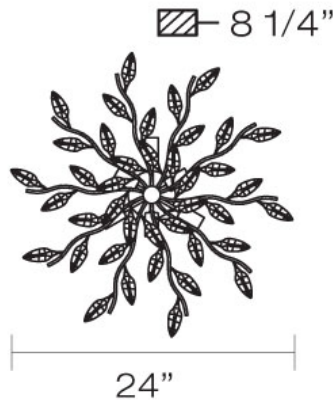

FELINA, 10-LIGHT FLUSHMOUNT

Product Details

Item No.	:	19383-019
Finish	:	Chrome
Shade	:	Clear Crystal
Diameter	:	24"
Height	:	8"
Est. Weight	:	15.4 lbs
Approval	:	cETLus

BULB DETAILS

No. of Bulbs	:	10
Bulb Type	:	B10
Bulb Voltage	:	120V
Bulb Wattage	:	40W
Bulb Socket	:	E12
Input Voltage	:	120V
Dimmable	:	Yes
Bulb Included	:	No

Options Available

ITEM NO.	FINISH	SHADE
19383-019	Chrome	Clear Crystal

Boughs of leaflet crystals spiral exquisitely from a central pin. The soft scattering of light provides a tactile yet cerebral ambiance that invites the soothing and tranquil patterns of nature indoors.

TECHNICAL DETAILS

Power Wire Length	:	6"
Canopy Diameter	:	4.75"
Canopy Height	:	1.25"

PROJECT INFORMATION

Job Name: Date: Type:

Comments: