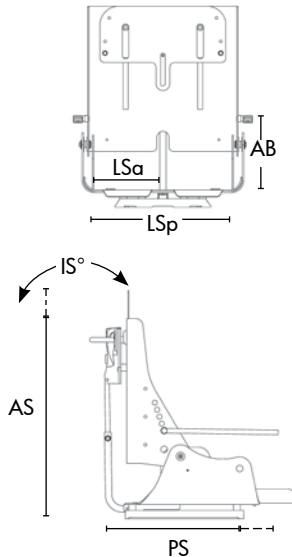

Code 870045
Multipurpose tray table, with removable transparent cover. The lower tray can contain small toys. Height and tilt adjustable (with armrest).

Code 870041
Transparent front tray table, height, depth and tilt adjustable (with armrest).

Code 413301-02
45° hip belt, 2 points

Code 413601-02
45° hip belt, 4 points

Code 414301N-02N
Adjustable anatomic hip belt (only for Mitico Simple)

Code 873140-1
Anatomical abductor, rigid, adjustable for depth. For Mitico Simple only

Dimension sheet

SEAT - MITICO EXPERT

		SMALL	LARGE
	Age / Height child (up to cm)	4÷10/137,5	9÷13/154,5
	Width	Cm 42	47
LSp	Seat width backwards	Cm 20÷26	25÷31
LSa	Seat width front	Cm 9÷10,5	10÷12
PS	Seat depth	Cm 22,5÷32	28÷38
AS	Back height	Cm 37÷43	45÷53
AB	Armrest height	Cm 14÷19	17÷23
IS	Backrest angle	° -40°/+6°	-45°/+10°
	Footrest length mod. SINGLE	Cm 18÷39	18÷39
	Footrest length mod. SEPARATE	Cm 17÷34	17÷34
	Weight	Kg 6,2	8

SEAT - MITICO SIMPLE

		SMALL	LARGE
	Age / Height child (up to cm)	4÷10/137,5 cm	9÷13/154,5 cm
	Width	Cm 42	47
LSp	Seat width backwards	Cm 20÷26	25÷31
PS	Seat depth	Cm 22,5÷32	28÷38
AS	Back height	Cm 37÷43	45÷53
AB	Armrest height	Cm 14÷19	17÷23
IS	Backrest angle	° -40°/+6°	-45°/+10°
	Footrest length mod. SINGLE	Cm 18÷39	18÷39
	Footrest length mod. SEPARATE	Cm 17÷34	17÷34