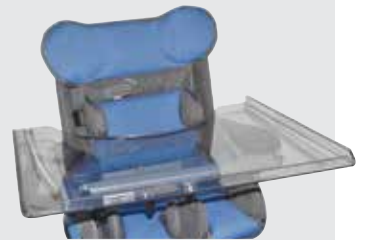

The sitting unit is modular and offers multiple adjustment options that allow the rehabilitator to conform, even during the growth of the child, the different surfaces to the specific physical and functional needs of the child. Mitico is available in two versions, Simple with the front of the seat support in a unique platform and Expert with separated coxo-femoral supports, independently adjustable to allow a more appropriate position to cope with problems of limb-length discrepancy or a deformity structured pelvis.

The set of coxo-femoral supports and the seat tilting system helps stability by counteracting the forward sliding of the pelvis.

Mitico Simple

Mitico Simple has a whole seat surface, adjustable in depth. The seat has an adjustable configuration, easily customisable to adapt to the shape and the abilities of the child who, with a feeling that he is sitting in a stable and well-contained manner, is encouraged to act and interact. Each adjustment can be made using the practical screws with the child already seated.

Code 414101N-02N
Vest

Code 414201N-02N
Butterfly vest

Code 870341-2
Vest with braces and zip

Code 413001-2
Braces with 45° belt.

Code 870046-7
Bumper bar, adjustable for depth and reclining (with armrest), with hand balls.

Code 870045
Multipurpose tray table, with removable transparent cover. The lower tray can contain small toys. Height and tilt adjustable (with armrest).

Code 870041
Transparent front tray table, height, depth and tilt adjustable (with armrest).