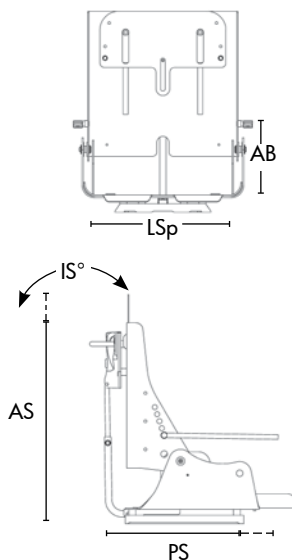

Code 870045
Multipurpose tray table, with removable transparent cover. The lower tray can contain small toys. Height and tilt adjustable (with armrest).

Code 870041
Transparent front tray table, height, depth and tilt adjustable (with armrest).

Code 413301-02
45° hip belt, 2 points

Code 413601-02
45° hip belt, 4 points

Code 414301N-02N
Adjustable anatomic hip belt (only for Mitico Simple)

Code 873140-1
Anatomical abductor, rigid, adjustable for depth. For Mitico Simple only

Dimension sheet

SEAT - MITICO EXPERT

		SMALL	LARGE
	Age / Height child (up to cm)	4÷10/137,5	9÷13/154,5
	Width	Cm 42	47
LSp	Seat width backwards	Cm 20÷26	25÷31
LSa	Seat width front	Cm 9÷10,5	10÷12
PS	Seat depth	Cm 22,5÷32	28÷38
AS	Back height	Cm 37÷43	45÷53
AB	Armrest height	Cm 14÷19	17÷23
IS	Backrest angle	° -40°/+6°	-45°/+10°
	Footrest length mod. SINGLE	Cm 18÷39	18÷39
	Footrest length mod. SEPARATE	Cm 17÷34	17÷34
	Weight	Kg 6,2	8

SEAT - MITICO SIMPLE

		SMALL	LARGE
	Age / Height child (up to cm)	4÷10/137,5 cm	9÷13/154,5 cm
	Width	Cm 42	47
LSp	Seat width backwards	Cm 20÷26	25÷31
PS	Seat depth	Cm 22,5÷32	28÷38
AS	Back height	Cm 37÷43	45÷53
AB	Armrest height	Cm 14÷19	17÷23
IS	Backrest angle	° -40°/+6°	-45°/+10°
	Footrest length mod. SINGLE	Cm 18÷39	18÷39
	Footrest length mod. SEPARATE	Cm 17÷34	17÷34