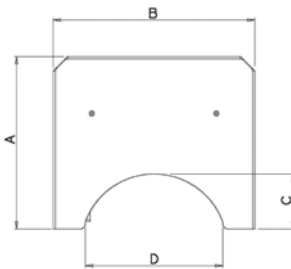

Code 800020
Shaped desk adjustable for height.

Code 800019
Shaped desk adjustable for height and tilt

Code 800016
Kit, 4 swivel wheels diameter 40 mm with brake.

Dimension sheet

SEAT

			SIZE 1	SIZE 2
A	Width	Cm	44	49
B	Length	Cm	46	52
C	Seat width	Cm	32	36
D	Seat depth	Cm	28-32	34-38
E	Back height	Cm	38	45
H	Seat height / ground	Cm	36 - 52	36 - 52
H1	Seat height / armrests	Cm	12 - 21	12 - 21
	Child's age	Anni	4 - 8	7 - 12
	Child's height	Cm	104 - 126	121 - 150
	Weight	Kg	8	9,5
	Max Load	Kg	30	45

TRASPARENT TRAY TABLE

			SINGLE SIZE
A	Depth	Cm	47
B	Width	Cm	55
C	Recess depth	Cm	15
D	Recess width	Cm	37,5

DESK

			SINGLE SIZE
A	Width	Cm	76,5
B	Length	Cm	65,5
H	Seat height / ground	Cm	58,5 - 74,5
	Weight	Kg	12,5