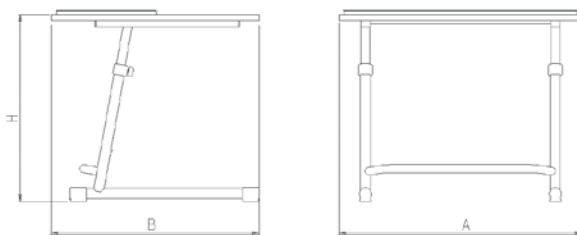

Code 800020
Shaped desk adjustable for height.

Code 800019
Shaped desk adjustable for height and tilt

Code 800016
Kit, 4 swivel wheels diameter 40 mm with brake.

Dimension sheet

SEAT

			SIZE 1	SIZE 2
A	Width	Cm	44	49
B	Length	Cm	46	52
C	Seat width	Cm	32	36
D	Seat depth	Cm	28-32	34-38
E	Back height	Cm	38	45
H	Seat height / ground	Cm	36 - 52	36 - 52
H1	Seat height / armrests	Cm	12 - 21	12 - 21
	Child's age	Anni	4 - 8	7 - 12
	Child's height	Cm	104 - 126	121 - 150
	Weight	Kg	8	9,5
	Max Load	Kg	30	45

TRASPARENT TRAY TABLE

			SINGLE SIZE
A	Depth	Cm	47
B	Width	Cm	55
C	Recess depth	Cm	15
D	Recess width	Cm	37,5

DESK

			SINGLE SIZE
A	Width	Cm	76,5
B	Length	Cm	65,5
H	Seat height / ground	Cm	58,5 - 74,5
	Weight	Kg	12,5