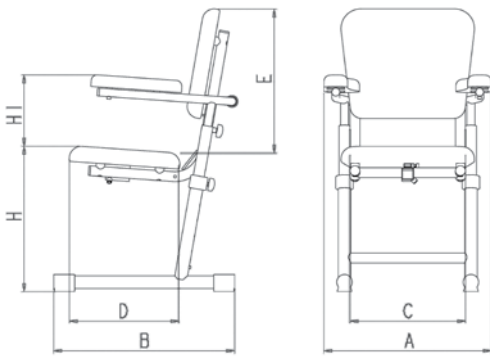

Code 800022
Legrest

Code 873121-2
Divided footrest independently adjustable for tilt, height, flexion-extension and rotation.

Code 873132-33
Legrest

Code 800021
Transparent tray table, foldable, folding, is inserted into armrests.

Code 800020
Shaped desk adjustable for height.

Code 800019
Shaped desk adjustable for height and tilt

Code 800016
Kit, 4 swivel wheels diameter 40 mm with brake.

Dimension sheet

SEAT

			SIZE 1	SIZE 2
A	Width	Cm	44	49
B	Length	Cm	46	52
C	Seat width	Cm	32	36
D	Seat depth	Cm	28-32	34-38
E	Back height	Cm	38	45
H	Seat height / ground	Cm	36 - 52	36 - 52
H1	Seat height / armrests	Cm	12 - 21	12 - 21
	Child's age	Anni	4 - 8	7 - 12
	Child's height	Cm	104 - 126	121 - 150
	Weight	Kg	8	9,5
	Max Load	Kg	30	45

TRASPARENT TRAY TABLE

			SINGLE SIZE
A	Depth	Cm	47
B	Width	Cm	55
C	Recess depth	Cm	15
D	Recess width	Cm	37,5

DESK

			SINGLE SIZE
A	Width	Cm	76,5
B	Length	Cm	65,5
H	Seat height / ground	Cm	58,5 - 74,5
	Weight	Kg	12,5