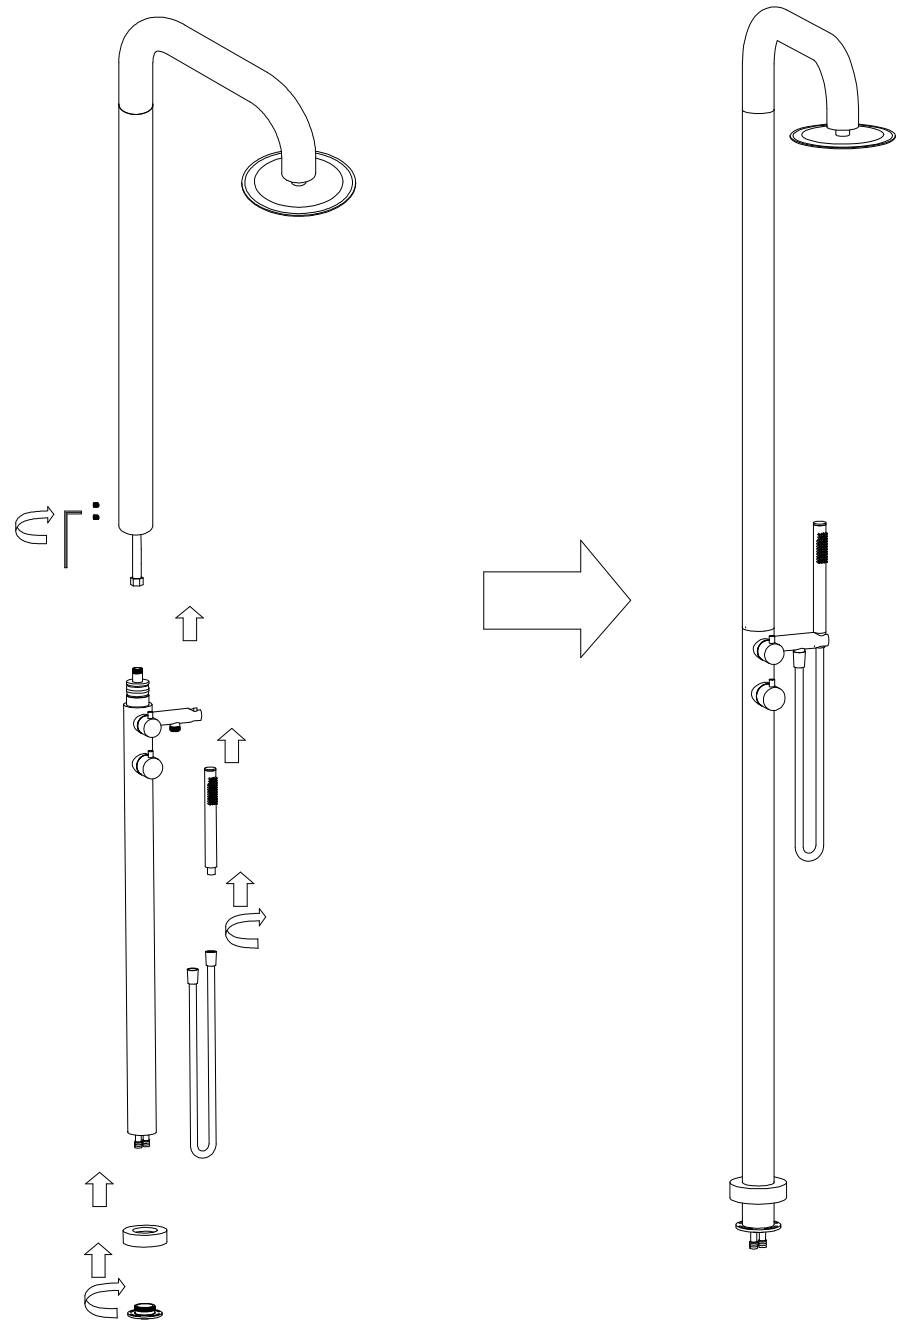

Installation Instruction

Outdoor Shower Faucet

Step ①

Step ②

Step ③

Step ④

Step ⑤