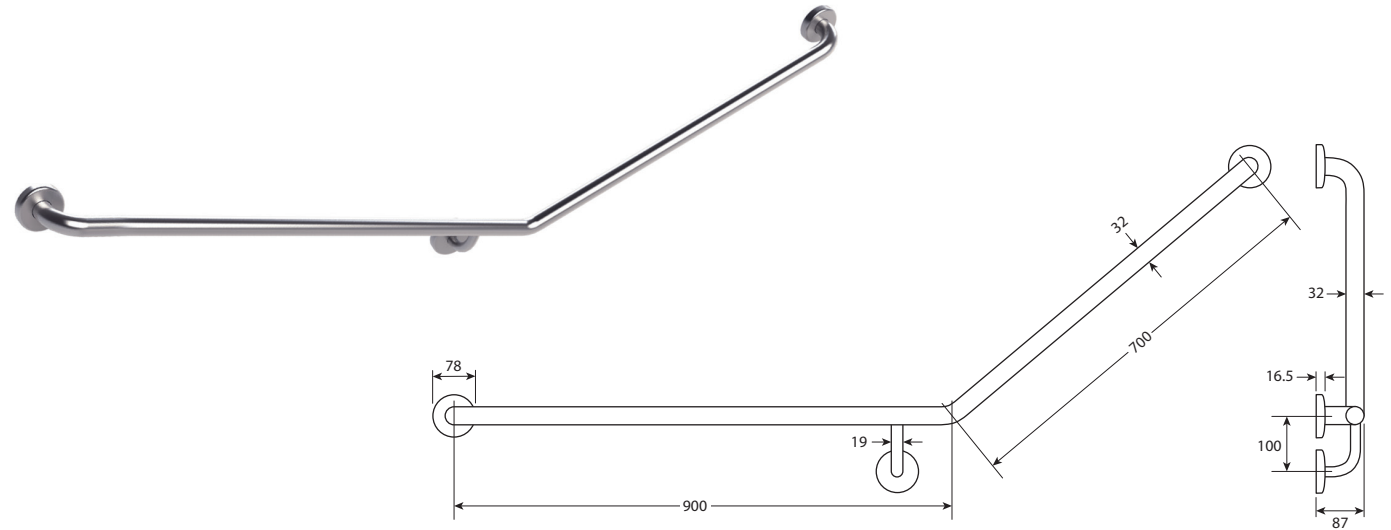

# 40° Accessible LEFT-HAND GRAB RAIL

## Features

- Can be installed to comply with AS1428.1
- Made from 304 stainless steel
- Concealed fixings
- Includes rubber hygiene seals and wall mounting screws

## Available in

Satin

**GRAB9070L**

While we aim to ensure specifications are correct at the time of publication, Fienza reserves the right to make modifications without prior notice. Physical colour may vary from image shown. All measurements are shown in millimetres. Always use physical product measurements for mark-ups and roughing-in as the technical drawing may differ from actual product received.