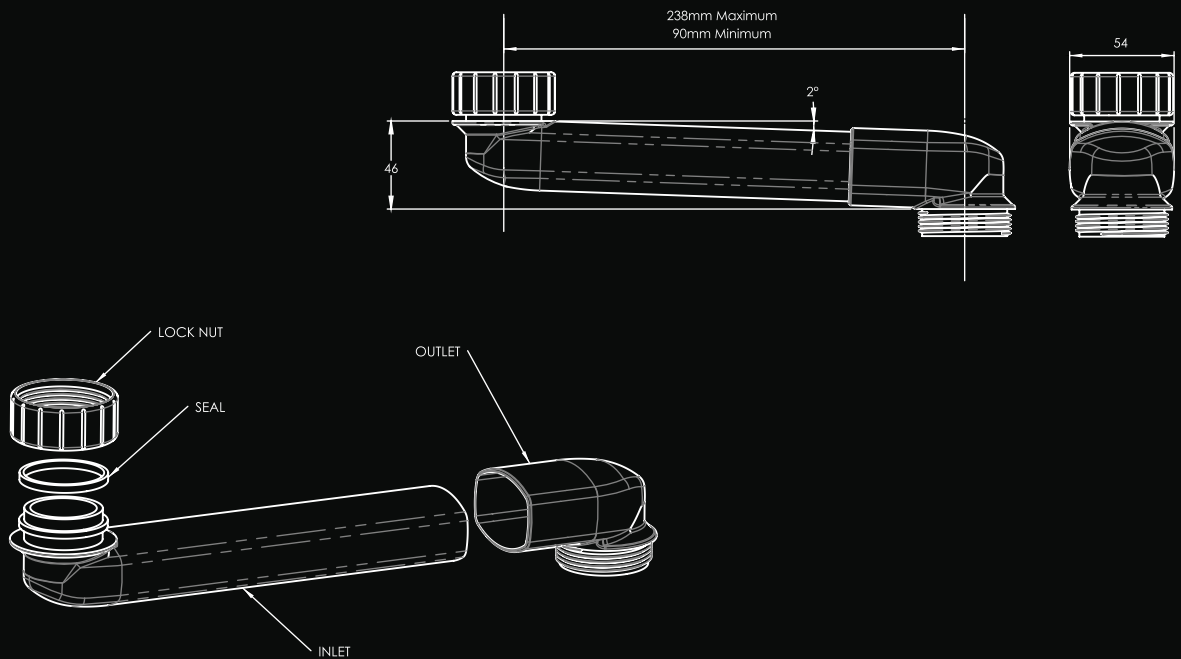

Vanity Space Saver 40mm

Available at all leading Bathroom and Plumbing Outlets

PROUDLY DISTRIBUTED BY:

NSW, Victoria & ACT

134 Gilba Road Girraween, NSW 2145
sales@artaust.com.au | www.artaust.com.au
Phone: 02 9636 2131 | Fax: 02 9636 2498

Queensland & NT

Unit 1, 10-12 Glasson Drive, Bethania QLD 4205
salesqld@artaust.com.au | www.artaust.com.au
Phone: 07 3805 6664 | Fax: 07 3805 6668

New Zealand

sales@artnz.co.nz | www.artnz.co.nz
Phone: 0800 642 184

OUR BRANDS ARE:

Find us on Facebook and Instagram
@artplumbinginternational and
@artplumbingnewzealand