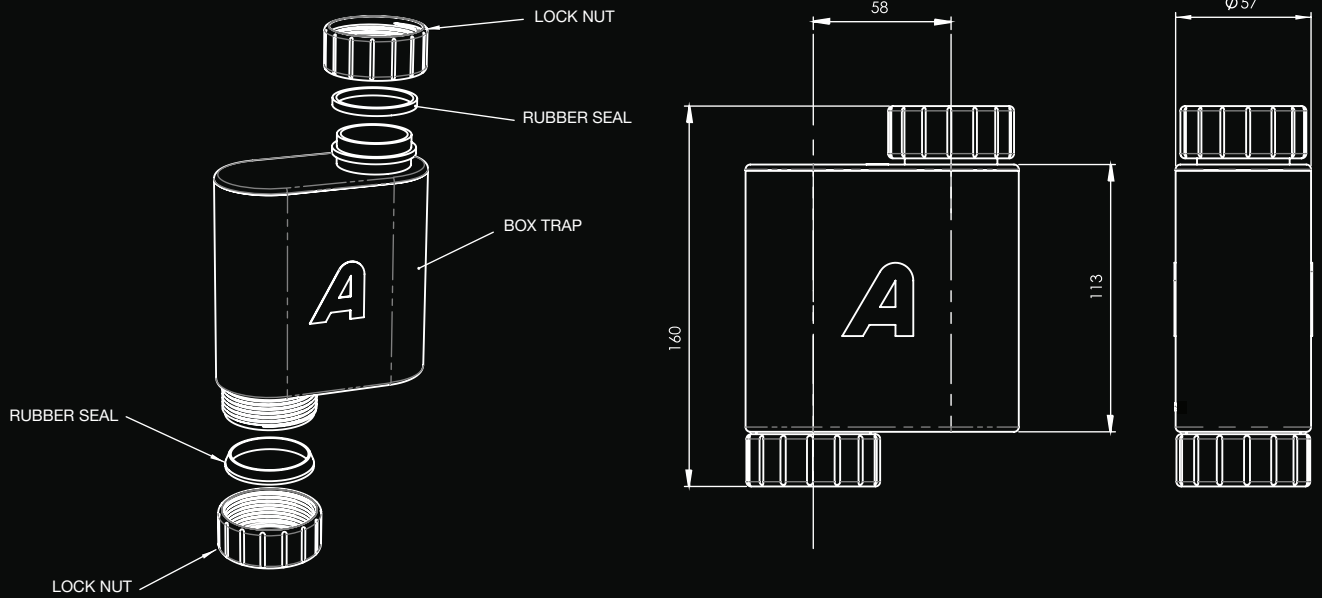

Box Trap 40mm