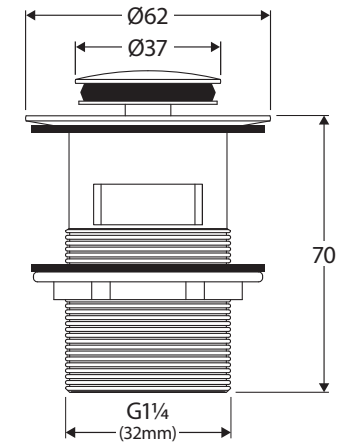

Flush Cap

POP-UP BASIN WASTE OVERFLOW, 32 MM

Features

- For use with overflow basins
- Suits 32 mm outlet
- Made from solid brass

Available in

Chrome
WAS61

Cleaning & Care

- Regularly clean with mild soapy water using a microfibre cloth.
- In highly polluted or coastal locations, we recommend cleaning 2-3 times per week.
- Do not use harsh detergents, bleach, cream cleaners or citrus based cleaners. These substances are abrasive and will damage the surface.
- Do not use undue pressure and wipe in one direction only.

While we aim to ensure specifications are correct at the time of publication, Fienza reserves the right to make modifications without prior notice. Physical colour may vary from image shown. All measurements are shown in millimetres. Always use physical product measurements for mark-ups and roughing-in as the technical drawing may differ from actual product received.