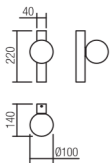

01-2375

art. 01-2374 Brushed gold
art. 01-2375 Brushed black

Lampholder G9
Power 6 x max. 28W
Input 230V, 50Hz

CE IP20

01-2376

art. 01-2376 Brushed gold
art. 01-2377 Brushed black

Lampholder G9
Power 8 x max. 28W
Input 230V, 50Hz

CE IP20

art. 01-2372 Brushed gold
art. 01-2373 Brushed black

01-2373

01-2372

Lampholder G9
Power 1 x max. 28W
Input 230V, 50Hz

CE IP20