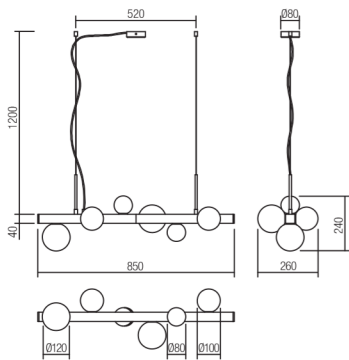

01-2375

art. 01-2374 Brushed gold
art. 01-2375 Brushed black

Lampholder G9
Power 6 x max. 28W
Input 230V, 50Hz

CE IP20

01-2376

art. 01-2376 Brushed gold
art. 01-2377 Brushed black

Lampholder G9
Power 8 x max. 28W
Input 230V, 50Hz

CE IP20

art. 01-2372 Brushed gold
art. 01-2373 Brushed black

01-2373

01-2372

Lampholder G9
Power 1 x max. 28W
Input 230V, 50Hz

CE IP20