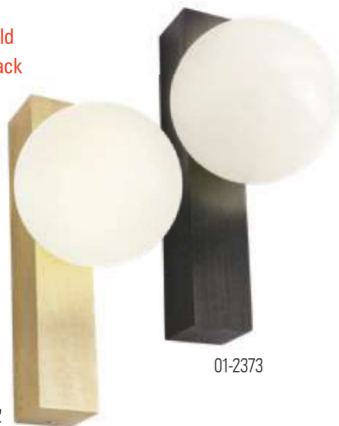

01-2375

art. 01-2374 Brushed gold
art. 01-2375 Brushed black

Lampholder G9
Power 6 x max. 28W
Input 230V, 50Hz

CE IP20

01-2376

art. 01-2376 Brushed gold
art. 01-2377 Brushed black

Lampholder G9
Power 8 x max. 28W
Input 230V, 50Hz

CE IP20

art. 01-2372 Brushed gold
art. 01-2373 Brushed black

01-2373

01-2372

Lampholder G9
Power 1 x max. 28W
Input 230V, 50Hz

CE IP20