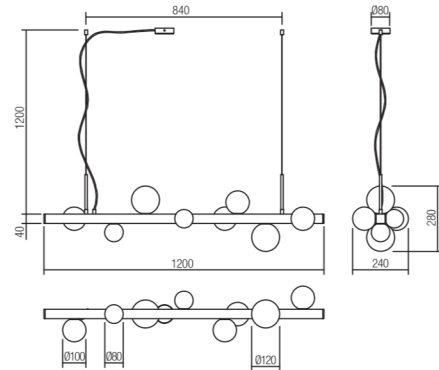

01-2375

art. 01-2374 Brushed gold
art. 01-2375 Brushed black

Lampholder G9
Power 6 x max. 28W
Input 230V, 50Hz

CE IP20

01-2376

art. 01-2376 Brushed gold
art. 01-2377 Brushed black

Lampholder G9
Power 8 x max. 28W
Input 230V, 50Hz

CE IP20

art. 01-2372 Brushed gold
art. 01-2373 Brushed black

01-2373

01-2372

Lampholder G9
Power 1 x max. 28W
Input 230V, 50Hz

CE IP20