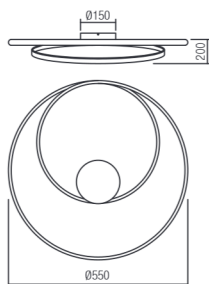

Led type	SMD LED 2835 240 pcs x 0,10W	
Power	27W	
Input	220V-240V, 50/60Hz	
Color temperature	3000K	4000K
Lumen source	3409 lm	3744 lm
Lumen system	2114 lm	2321 lm
CRI	80	
Dimmable (3 step)	☑	

CE IP20

- art. 01-1791 Mat White 3000K
- art. 01-1792 Bronze 3000K
- art. 01-1886 Mat White 4000K
- art. 01-1887 Bronze 4000K