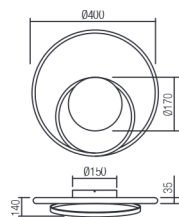

Led type	SMD LED 2835 240 pcs x 0,10W	
Power	27W	
Input	220V-240V, 50/60Hz	
Color temperature	3000K	4000K
Lumen source	3409 lm	3744 lm
Lumen system	2114 lm	2321 lm
CRI	80	
Dimmable (3 step)	☑	

CE IP20

- art. 01-1791 Mat White 3000K
- art. 01-1792 Bronze 3000K
- art. 01-1886 Mat White 4000K
- art. 01-1887 Bronze 4000K