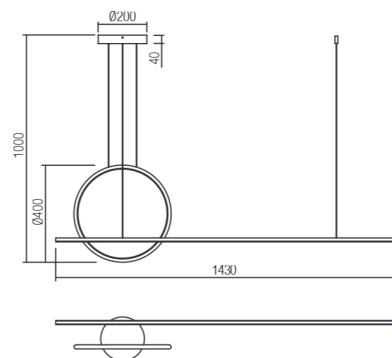

Led type	SMD LED 2835 468 pcs x 0,15W	
Power	56W	
Input	220V-240V, 50/60Hz	
Color temperature	3000K	4000K
Lumen source	6600 lm	6780 lm
Lumen system	5016 lm	5286 lm
CRI	80	
Dimmable (3 step)	☉	

CE IP20

Led type	SMD LED 2835 323 pcs x 0,15W	
Power	46W	
Input	220V-240V, 50/60Hz	
Color temperature	3000K	4000K
Lumen source	5390 lm	5537 lm
Lumen system	3724 lm	3928 lm
CRI	80	
Dimmable (3 step)	☉	