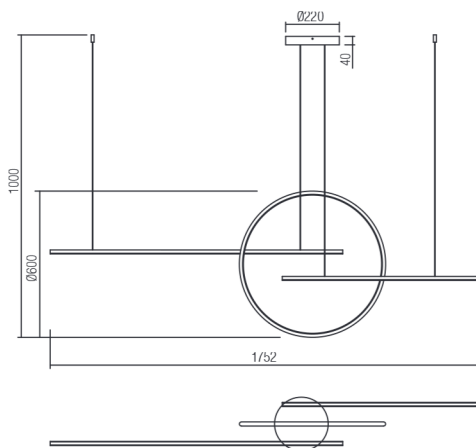

Led type	SMD LED 2835 468 pcs x 0,15W	
Power	56W	
Input	220V-240V, 50/60Hz	
Color temperature	3000K	4000K
Lumen source	6600 lm	6780 lm
Lumen system	5016 lm	5286 lm
CRI	80	
Dimmable (3 step)	☉	

CE IP20

Led type	SMD LED 2835 323 pcs x 0,15W	
Power	46W	
Input	220V-240V, 50/60Hz	
Color temperature	3000K	4000K
Lumen source	5390 lm	5537 lm
Lumen system	3724 lm	3928 lm
CRI	80	
Dimmable (3 step)	☉	