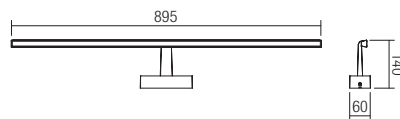

INFO/DIMENSIONS

- 01-1671 White
- 01-1672 Chrome

SMD LED · 12W · 3000K · CRI 85
LED flux 1242 lm
Luminaire flux 798 lm

- 01-1673 White
- 01-1674 Chrome

SMD LED · 12W · 4000K · CRI 85
LED flux 1336 lm
Luminaire flux 846 lm