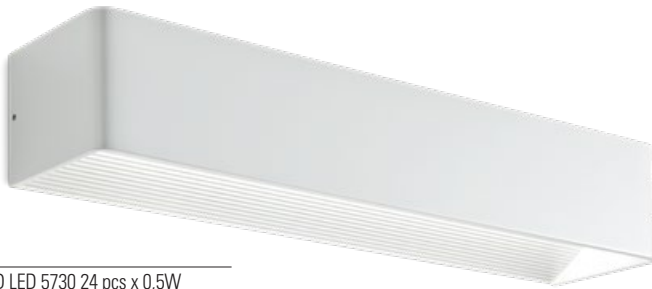

Led type	SMD LED 5730 24 pcs x 0,5W
Power	12W
Input	220-240V, 50/60Hz
Color temperature	3000K
Lumen source	1224 lm
Lumen system	711 lm
CRI	90
Not dimmable	

CE IP20