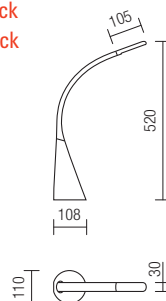

art. 01-1038 Silver/Black

art. 01-1039 Black/Black

Led type	LED SMD 12 pcs x 0,29W
Power	3,5W
Input	220V-240V, 50/60Hz
Color temperature	3000K
Lumen source	420 lm
Lumen system	330 lm
CRI	82
USB charging port	
Dimmable	☉