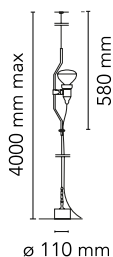

Parentesi

■ F5400009 - White

Designed by Achille Castiglioni and Pio Manzù

Lamp providing direct light. Lamp moves vertically via sliding of a painted or nickel-plated shaped steel tube on a ceiling-to-floor steel cable (4000 mm long). Fixture head made of injection-molded black elastomer housing a switch. Length of power cord from lamp-holder 4000 mm. Net weight 3 kg.

Main specifications

Mounting	Suspension	Ilcos	HSGSR
Environment	Indoor dry location	Autoprotected Lamp	Yes
Light source type	Bulb	Number of heads	1
Lamp category	Halogen	Source Power (W)	150
Lamp holder	E27		

Physical

Colour	White
Net weight (kg)	3.2
Gross weight (kg)	7.06
IP	20
IP external	20

Parentesi

Parentesi Element
F5500009