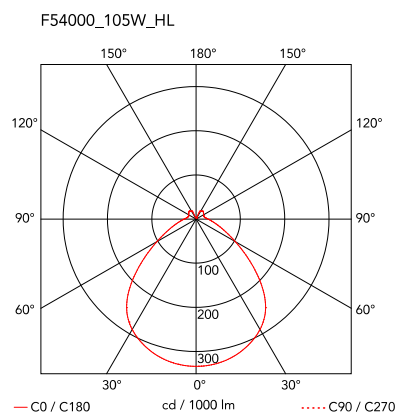

Electrical

Insulation class	II	Plug Type	Type C
Frequency (Hz)	50/60	Charging Min Time	No
Main Voltage (Vac)	220-250		
Batteries Inside	No		
Cord length (mm)	4000		

Physical

Colour	White
Net weight (kg)	3.2
Gross weight (kg)	7.06
IP	20
IP external	20