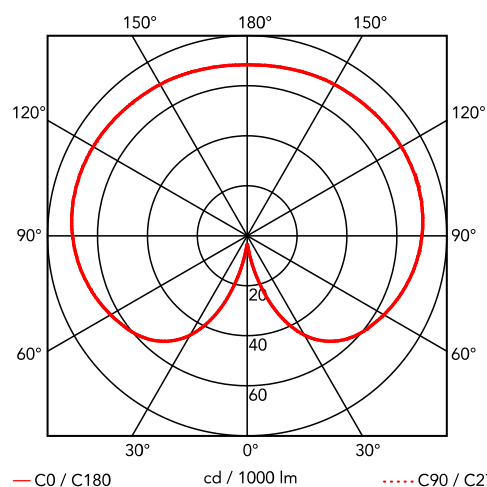

Optical

Lighting Type	Total
Lighting distribution	Roto symmetric
Cold Beam Lighting	No
Extreme Cut off	No

F31740_13W LED_IC F2