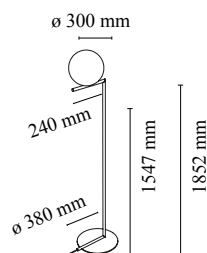

IC Lights Floor 2

■ F3174057 - Chrome

Designed by Michael Anastassiades

Floor lamp providing diffused light. Frame in brass, brushed and transparent varnished or chrome steel. Blown glass opal diffuser. Dimmer on the power chord.

Main specifications

Mounting Environment	Floor Indoor dry location	Ilcos Autoprotected Lamp	HSGS Yes
Light source type	Bulb	Number of heads	1
Lamp category	Halogen	Source Power (W)	205
Lamp holder	E27		

Physical

Colour	Chrome
Net weight (kg)	8.3
Gross weight (kg)	18.3
IP	20
IP external	20