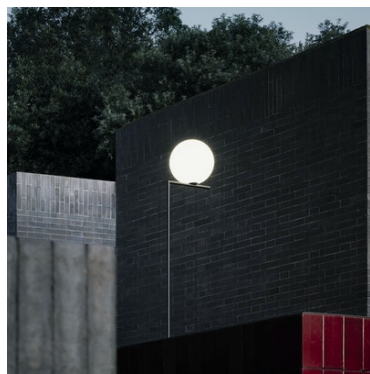

IC Lights Floor 2

■ F3174057 - Chrome

Designed by Michael Anastassiades

Floor lamp providing diffused light. Frame in brass, brushed and transparent varnished or chrome steel. Blown glass opal diffuser. Dimmer on the power chord.

Main specifications

Mounting Environment	Floor Indoor dry location	Ilcos Autoprotected Lamp	HSGS Yes
Light source type	Bulb	Number of heads	1
Lamp category	Halogen	Source Power (W)	205
Lamp holder	E27		