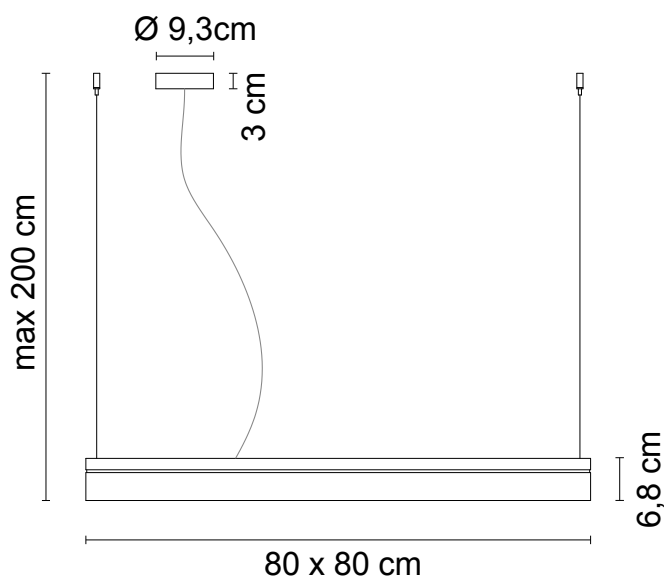

scheda tecnica - data sheet

modello: model:	RAIL QUADRA													
codice: code:	1561													
design:	ABS Studio													
anno - year:	2017													
tipologia: typology:	lampada da sospensione suspension lamp													
materiali: materials:	corpo in alluminio verniciato, schermo in metacrilato satinato painted aluminium body, diffuser in methacrylate diffuser.													
luce: light:	diffusa diffuse													
sorgente luminosa: light source:	/W LED 54W 6780lm 4000K CRI>90 /WW LED 54W 6060lm 3000K CRI>90 /XW LED 54W 5670lm 2700K CRI>90													
grado IP - IP grade:	40													
peso netto - net weight:	3,8 kg													
finiture - finishes	<table border="0"> <tr> <td>.01 bianco</td> <td>.01 white</td> </tr> <tr> <td>.02 nero</td> <td>.02 black</td> </tr> <tr> <td>.85 verniciato argento</td> <td>.85 Painted silver</td> </tr> <tr> <td>.86 verniciato oro</td> <td>.86 Painted gold</td> </tr> <tr> <td>.87 verniciato rame</td> <td>.87 Painted copper</td> </tr> <tr> <td>.88 verniciato bronzo</td> <td>.88 Painted bronze</td> </tr> </table>		.01 bianco	.01 white	.02 nero	.02 black	.85 verniciato argento	.85 Painted silver	.86 verniciato oro	.86 Painted gold	.87 verniciato rame	.87 Painted copper	.88 verniciato bronzo	.88 Painted bronze
.01 bianco	.01 white													
.02 nero	.02 black													
.85 verniciato argento	.85 Painted silver													
.86 verniciato oro	.86 Painted gold													
.87 verniciato rame	.87 Painted copper													
.88 verniciato bronzo	.88 Painted bronze													
marcatura: marking:	CE													
simboli costruttivi: symbols:	 IP40  													

Dimmerabile su richiesta - *Dimmerable upon request*

BIEMISSIONE su richiesta - *BIEMISSION upon request*

Dimensioni - Dimensions

EGOLUCE s.r.l., via I.Newton 12 - 20016 Pero - Milano
 telefono +39 02 339586.1 - fax. +39 02 3535112
 e-mail: info@egoluce.com - http://www.egoluce.com