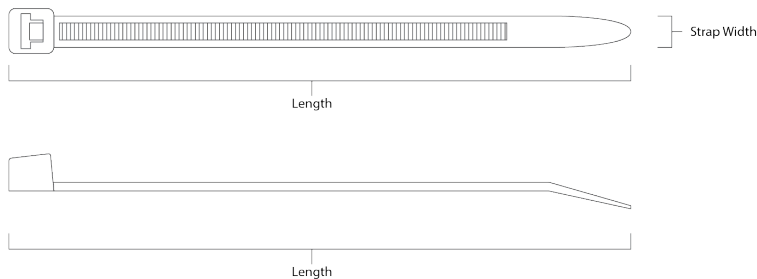

MATERIAL	MIN OPERATING TEMPERATURE	MAX OPERATING TEMPERATURE	UV RESISTANCE	UL FLAME RATING
Nylon 6/6	-40°F -40°C	185°F 85°C	None	94V-2