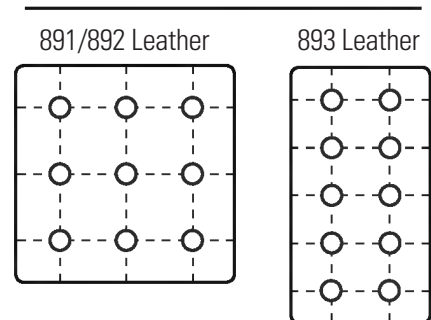

891

891/892/893 COCKTAIL OTTOMANS

LEATHER style

FEATURES:

- LEGS: Built-in tapered legs (*non-removable*)
- WOOD FINISH: Mocha (*see samples for options*)
- NAILHEAD: Small size (*size/configuration shown standard*)
  Brushed Nickel shown (*see samples for color selection*)
- DESIGN NOTE: The 891 and 892 feature 9 buttons with seams.
  The 893 features 10 buttons with seams.

DIMENSIONS:

		Width	Depth	Height
891-50	Cocktail Ottoman	37	37	18
892-50	Cocktail Ottoman	43	43	18
893-50	Cocktail Ottoman	55	28	18

Top View