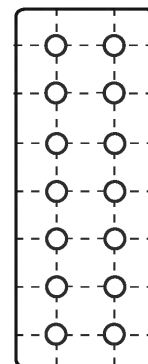

DIMENSIONS:

		Length	Depth	Height	Inside Height
895-61	Storage Ottoman	53	21	20	11

Top View