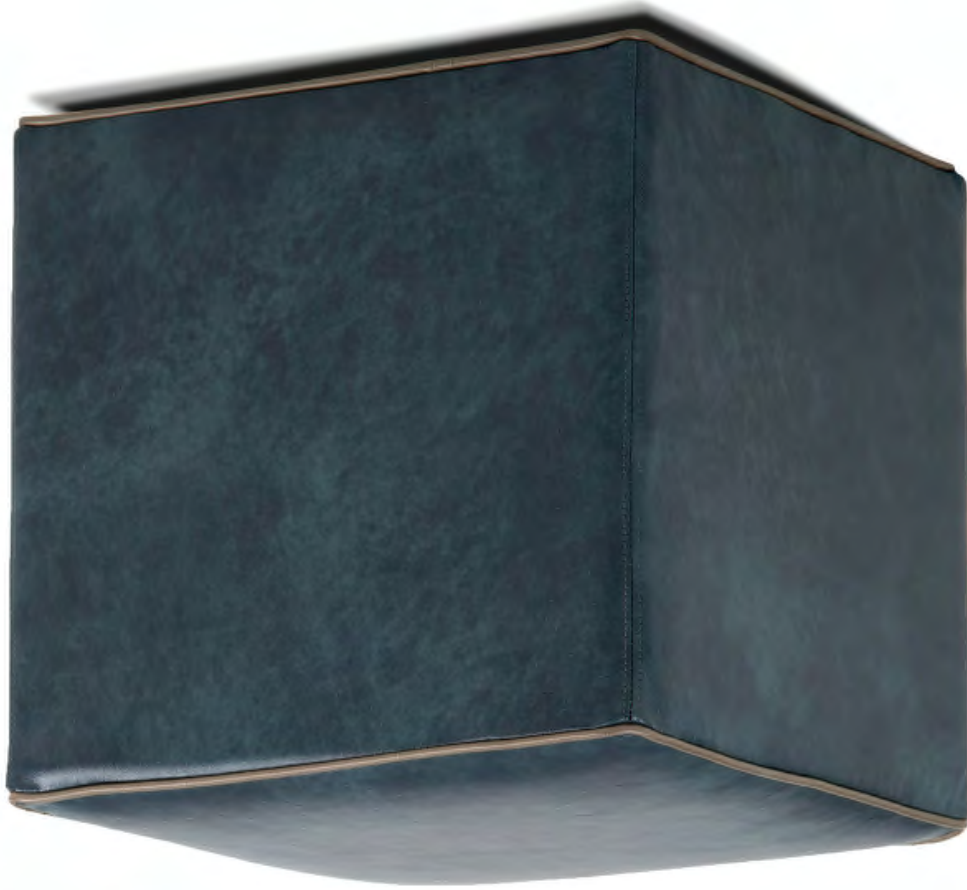

953-50 Cocktail Ottoman

Width	Depth	Height
18	18	18

DIMENSIONS:

DESIGN NOTE: Standard with casters
Shown with optional contrast welt

FEATURES:

LEATHER style

953

954-50	Cocktail Ottoman	18	18	18
		Width	Depth	Height