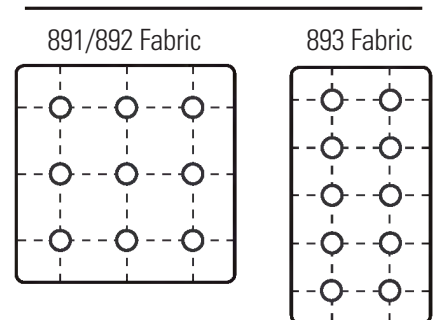

891/892/893 COCKTAIL OTTOMANS

891
FABRIC
style

FEATURES:

- **LEGS:** Built-in tapered legs (*non-removable*)
- **WOOD FINISH:** Shagbark (*see samples for options*)
- **NAILHEAD:** Small size (*size/configuration shown standard*)
  Black Pearl shown (*see samples for color selection*)
- **DESIGN NOTE:** Due to the complex, tufted design of the top, fabric patterns will not be matched. Solids and textures are recommended.
  The 891 and 892 feature 9 buttons with seams.
  The 893 features 10 buttons with seams.

DIMENSIONS:

		Width	Depth	Height
891-50	Cocktail Ottoman	37	37	18
892-50	Cocktail Ottoman	43	43	18
893-50	Cocktail Ottoman	55	28	18

Top View