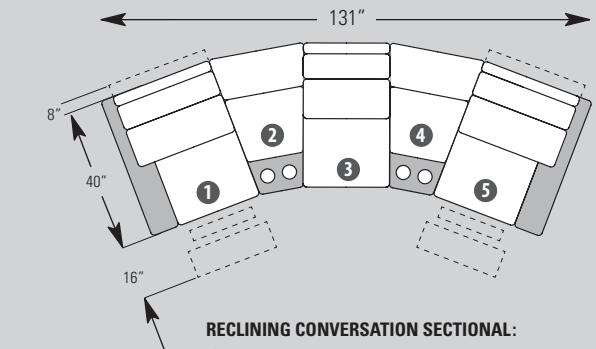

RECLINING LOVESEAT WITH CONSOLE:
1) LAF MOTORIZED RECLINING CHAIR WITH HEADREST
2) DELUXE STRAIGHT CONSOLE
3) RAF MOTORIZED RECLINING CHAIR WITH HEADREST

RECLINING CONVERSATION SECTIONAL:
1) LAF MOTORIZED RECLINING CHAIR WITH HEADREST
2) DELUXE ANGLED CONSOLE
3) STATIONARY ARMLESS CHAIR
4) DELUXE ANGLED CONSOLE
5) RAF MOTORIZED RECLINING CHAIR WITH HEADREST

418 STYLE RECLINING SECTIONAL WITH HEADREST

Choose from a variety of different pieces to create an infinite number of combinations. Each piece in the 418 Style is a single seat, and our innovative bracket system allows you to position them in any configuration; from a simple reclining sofa to a custom sized sectional. This bracket system keeps the units together and prevents shifting or separating.

LAF = Left Arm Facing, RAF = Right Arm Facing

COMMON DIMENSIONS

OVERALL HEIGHT	43"
OVERALL HEIGHT OF CONSOLES	38"
SEAT HEIGHT	20"
SEAT DEPTH	19"
ARM HEIGHT	26"
RECLINER FOOTREST EXTENSION	16"
WALL CLEARANCE NEEDED	8"
OVERALL LENGTH FULLY RECLINED	71"