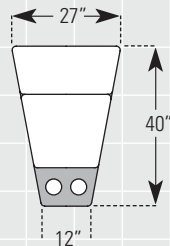

ITEM #73
DELUXE 22°
ANGLED
CONSOLE