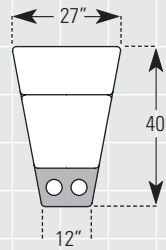

ITEM #73
DELUXE 22° ANGLED CONSOLE