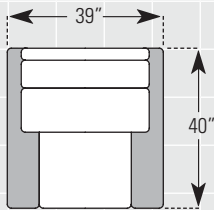

ITEM #83
MOTORIZED RECLINING CHAIR
WITH HEADREST