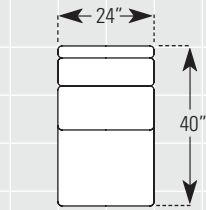

### DIMENSIONS:

		Width	Depth	Height	Inside Width	Seat Height	Seat Depth	Arm Height	Overall Length Fully Reclined	Wall Clearance Needed	Footrest Extension
▶	418-84* LAF Motorized Reclining Chair with Headrest <i>(shown)</i>	32	40	43	24	20	19	26	71	8	16
▶	418-85* RAF Motorized Reclining Chair with Headrest <i>(shown)</i>	32	40	43	24	20	19	26	71	8	16
▶	418-36 Stationary Armless Chair <i>(shown)</i>	24	40	43	24	20	19	-	-	-	-
	418-86* Motorized Reclining Armless Chair with Headrest	24	40	43	24	20	19	-	71	8	16
	418-53 Wedge	76	40	43	49	20	19	-	-	-	-
	418-71 Deluxe Straight Console	15	40	38	-	-	-	-	-	-	-
▶	418-73 Deluxe Angled Console <i>(shown)</i>	27	40	38	-	-	-	-	-	-	-
	418-83* Motorized Reclining Chair with Headrest	39	40	43	22	20	19	26	71	8	16

\* Battery Pack Available

All dimensions are approximate.  
For more detailed information go to: [www.smithbrothers.net/catalog/418](http://www.smithbrothers.net/catalog/418)

# 418 STYLE RECLINING SECTIONAL WITH HEADREST

AVAILABLE PIECES

DIAGRAMS 1/4"=1'

All dimensions are approximate. See [www.smithbrothers.net](http://www.smithbrothers.net) for more information.

## EXAMPLE COMBINATIONS

Note that armless sides have exposed connector brackets, so all configurations must have an arm at both the left and right ends.

Example diagrams are not to scale.

ITEM #36  
**STATIONARY**  
ARMLESS CHAIR  
ITEM #86  
**MOTORIZED**  
ARMLESS RECLINING  
CHAIR WITH HEADREST