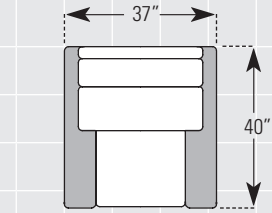

422 STYLE RECLINING SECTIONAL WITH HEADREST

AVAILABLE PIECES

All dimensions are approximate and subject to change without notice.
See www.smithbrothersfurniture.com for more information.

DIAGRAMS 1/4" = 1'

LAF = Left Arm Facing, RAF = Right Arm Facing

EXAMPLE COMBINATIONS

Note that armless sides have exposed connector brackets, so all configurations must have an arm at both the left and right ends.

Example diagrams are not to scale.

ITEM #83
MOTORIZED RECLINING CHAIR WITH HEADREST