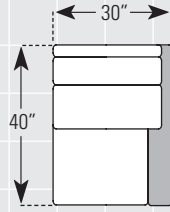

DIAGRAMS 1/4" = 1'

LAF = Left Arm Facing, RAF = Right Arm Facing

ITEM #83  
MOTORIZED RECLINING CHAIR WITH HEADREST

ITEM #84  
LAF MOTORIZED RECLINING CHAIR WITH HEADREST

ITEM #85  
RAF MOTORIZED RECLINING CHAIR WITH HEADREST