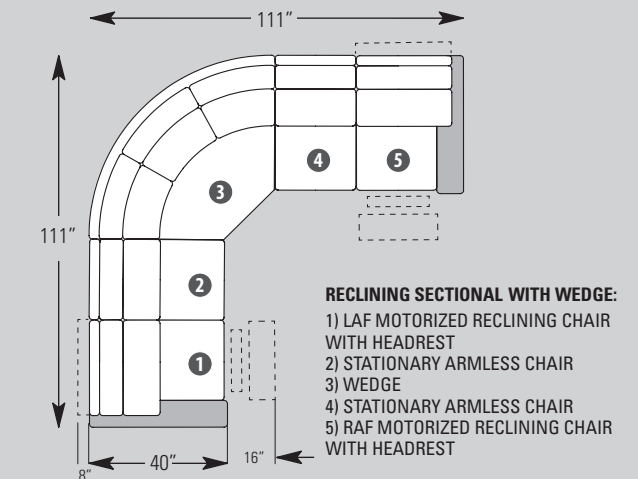

422 STYLE RECLINING SECTIONAL WITH HEADREST

AVAILABLE PIECES

All dimensions are approximate and subject to change without notice.
See www.smithbrothersfurniture.com for more information.

DIAGRAMS 1/4" = 1'

LAF = Left Arm Facing, RAF = Right Arm Facing

EXAMPLE COMBINATIONS

Note that armless sides have exposed connector brackets, so all configurations must have an arm at both the left and right ends.

Example diagrams are not to scale.

ITEM #83
MOTORIZED RECLINING CHAIR WITH HEADREST