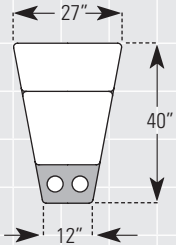

ITEM #73
DELUXE 22° ANGLED CONSOLE