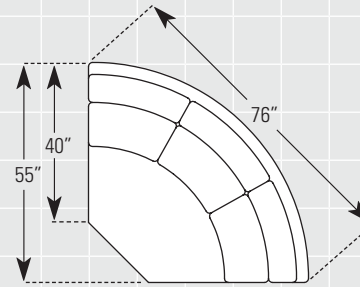

ITEM #53 **WEDGE**
NOTE: The Wedge must be attached to a stationary chair on at least one end so that recliner footrests can all open at the same time without interference.