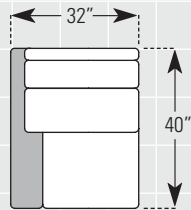

ITEM #84
LAF MOTORIZED RECLINING CHAIR
WITH HEADREST