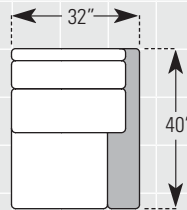

ITEM #85
RAF MOTORIZED RECLINING CHAIR
WITH HEADREST