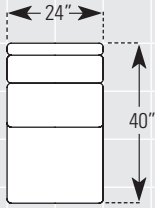

DIAGRAMS 1/4" = 1'

LAF = Left Arm Facing, RAF = Right Arm Facing

ITEM #83  
MOTORIZED RECLINING CHAIR WITH HEADREST

ITEM #84  
LAF MOTORIZED RECLINING CHAIR WITH HEADREST

ITEM #85  
RAF MOTORIZED RECLINING CHAIR WITH HEADREST