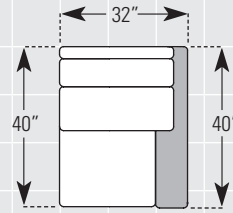

ITEM #85
RAF MOTORIZED RECLINING CHAIR WITH HEADREST