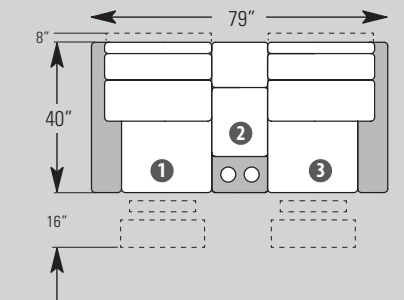

418 STYLE RECLINING SECTIONAL WITH HEADREST

AVAILABLE PIECES

DIAGRAMS 1/4"=1'

All dimensions are approximate. See www.smithbrothers.net for more information.

EXAMPLE COMBINATIONS

Note that armless sides have exposed connector brackets, so all configurations must have an arm at both the left and right ends.

Example diagrams are not to scale.

418 STYLE RECLINING SECTIONAL WITH HEADREST

Choose from a variety of different pieces to create an infinite number of combinations. Each piece in the 418 Style is a single seat, and our innovative bracket system allows you to position them in any configuration; from a simple reclining sofa to a custom sized sectional. This bracket system keeps the units together and prevents shifting or separating.

LAF = Left Arm Facing, RAF = Right Arm Facing

COMMON DIMENSIONS

OVERALL HEIGHT	43"
OVERALL HEIGHT OF CONSOLES	38"
SEAT HEIGHT	20"
SEAT DEPTH	19"
ARM HEIGHT	26"
RECLINER FOOTREST EXTENSION	16"
WALL CLEARANCE NEEDED	8"
OVERALL LENGTH FULLY RECLINED	71"