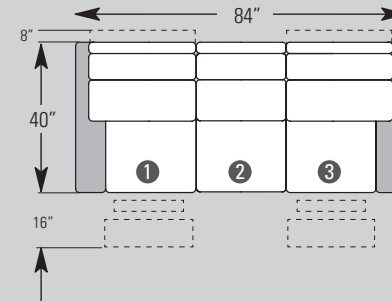

RECLINING LOVESEAT WITH CONSOLE:
1) ITEM #84 LAF MOTORIZED RECLINING CHAIR WITH HEADREST
2) ITEM #71 DELUXE STRAIGHT CONSOLE
3) ITEM #85 RAF MOTORIZED RECLINING CHAIR WITH HEADREST

3-CUSHION RECLINING SOFA:
1) ITEM #84 LAF MOTORIZED RECLINING CHAIR WITH HEADREST
2) ITEM #36 STATIONARY ARMLESS CHAIR
3) ITEM #85 RAF MOTORIZED RECLINING CHAIR WITH HEADREST