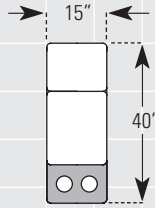

ITEM #71
DELUXE STRAIGHT CONSOLE