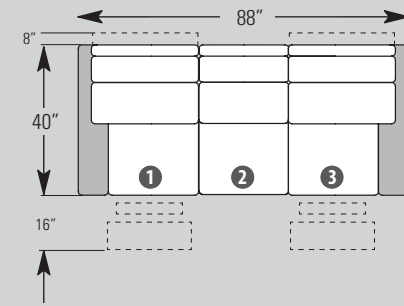

3-CUSHION RECLINING SOFA:
1) LAF MOTORIZED RECLINING CHAIR WITH HEADREST
2) STATIONARY ARMLESS CHAIR
3) RAF MOTORIZED RECLINING CHAIR WITH HEADREST