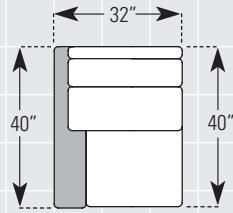

ITEM #84
LAF MOTORIZED RECLINING CHAIR WITH HEADREST