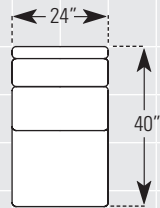

ITEM #36
STATIONARY ARMLESS CHAIR
ITEM #86
MOTORIZED ARMLESS RECLINING CHAIR WITH HEADREST