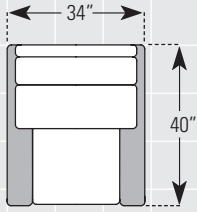

423 STYLE RECLINING SECTIONAL WITH HEADREST

AVAILABLE PIECES

All dimensions are approximate and subject to change without notice.
See www.smithbrothersfurniture.com for more information.

DIAGRAMS 1/4" = 1'

LAF = Left Arm Facing, RAF = Right Arm Facing

ITEM #83
MOTORIZED RECLINING CHAIR WITH HEADREST