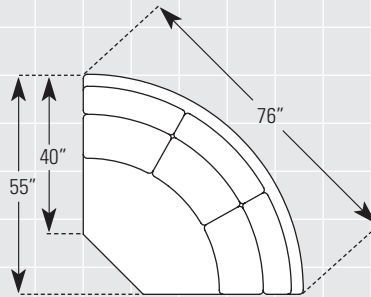

423 STYLE RECLINING SECTIONAL WITH HEADREST

AVAILABLE PIECES

All dimensions are approximate and subject to change without notice.
See www.smithbrothersfurniture.com for more information.

DIAGRAMS 1/4" = 1'

LAF = Left Arm Facing, RAF = Right Arm Facing

ITEM #53 WEDGE

NOTE: The Wedge must be attached to a stationary chair on at least one end so that recliner footrests can all open at the same time without interference.

EXAMPLE COMBINATIONS

Note that armless sides have exposed connector brackets so all configurations must have an arm at both the left and right ends.

Example diagrams are not to scale.