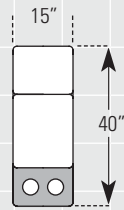

### DIMENSIONS:

		Width	Depth	Height	Inside Width	Seat Height	Seat Depth	Arm Height	Overall Length Fully Reclined	Wall Clearance Needed	Footrest Extension
▶	418-84* LAF Motorized Reclining Chair with Headrest <i>(shown)</i>	32	40	43	24	20	19	26	71	8	16
▶	418-85* RAF Motorized Reclining Chair with Headrest <i>(shown)</i>	32	40	43	24	20	19	26	71	8	16
▶	418-36 Stationary Armless Chair <i>(shown)</i>	24	40	43	24	20	19	-	-	-	-
	418-86* Motorized Reclining Armless Chair with Headrest	24	40	43	24	20	19	-	71	8	16
	418-53 Wedge	76	40	43	49	20	19	-	-	-	-
	418-71 Deluxe Straight Console	15	40	38	-	-	-	-	-	-	-
▶	418-73 Deluxe Angled Console <i>(shown)</i>	27	40	38	-	-	-	-	-	-	-
	418-83* Motorized Reclining Chair with Headrest	39	40	43	22	20	19	26	71	8	16

\* Battery Pack Available

All dimensions are approximate.  
For more detailed information go to: [www.smithbrothers.net/catalog/418](http://www.smithbrothers.net/catalog/418)

# 418 STYLE RECLINING SECTIONAL WITH HEADREST

AVAILABLE PIECES

DIAGRAMS 1/4"=1'

All dimensions are approximate. See [www.smithbrothers.net](http://www.smithbrothers.net) for more information.

## EXAMPLE COMBINATIONS

Note that armless sides have exposed connector brackets, so all configurations must have an arm at both the left and right ends.

Example diagrams are not to scale.

ITEM #36  
**STATIONARY**  
ARMLESS CHAIR  
ITEM #86  
**MOTORIZED**  
ARMLESS RECLINING  
CHAIR WITH HEADREST