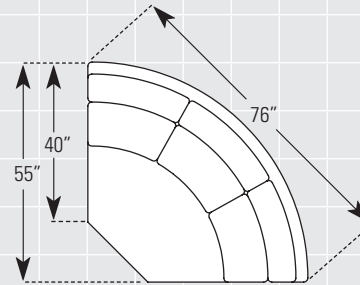

ITEM #53 **WEDGE**

NOTE: The Wedge must be attached to stationary chair on at least one end so that recliner footrests can all open at the same time without interference.

422 STYLE RECLINING SECTIONAL WITH HEADREST

Choose from a variety of different pieces to create an infinite number of combinations. Each piece in the 422 Style is a single seat, and our innovative bracket system allows you to position them in any configuration; from a simple reclining sofa to a custom sized sectional. This bracket system keeps the units together and prevents shifting or separating.

All dimensions are approximate and subject to change without notice.

See www.smithbrothersfurniture.com for more information.

COMMON DIMENSIONS

These dimensions are the same for all pieces in this group unless otherwise noted.

OVERALL HEIGHT	43"
OVERALL HEIGHT OF CONSOLES	38"
SEAT HEIGHT	20"
SEAT DEPTH	19"
ARM HEIGHT	26"
RECLINER FOOTREST EXTENSION	16"
WALL CLEARANCE NEEDED	8"
OVERALL LENGTH FULLY RECLINED	71"