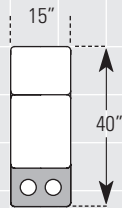

ITEM #71
DELUXE STRAIGHT CONSOLE