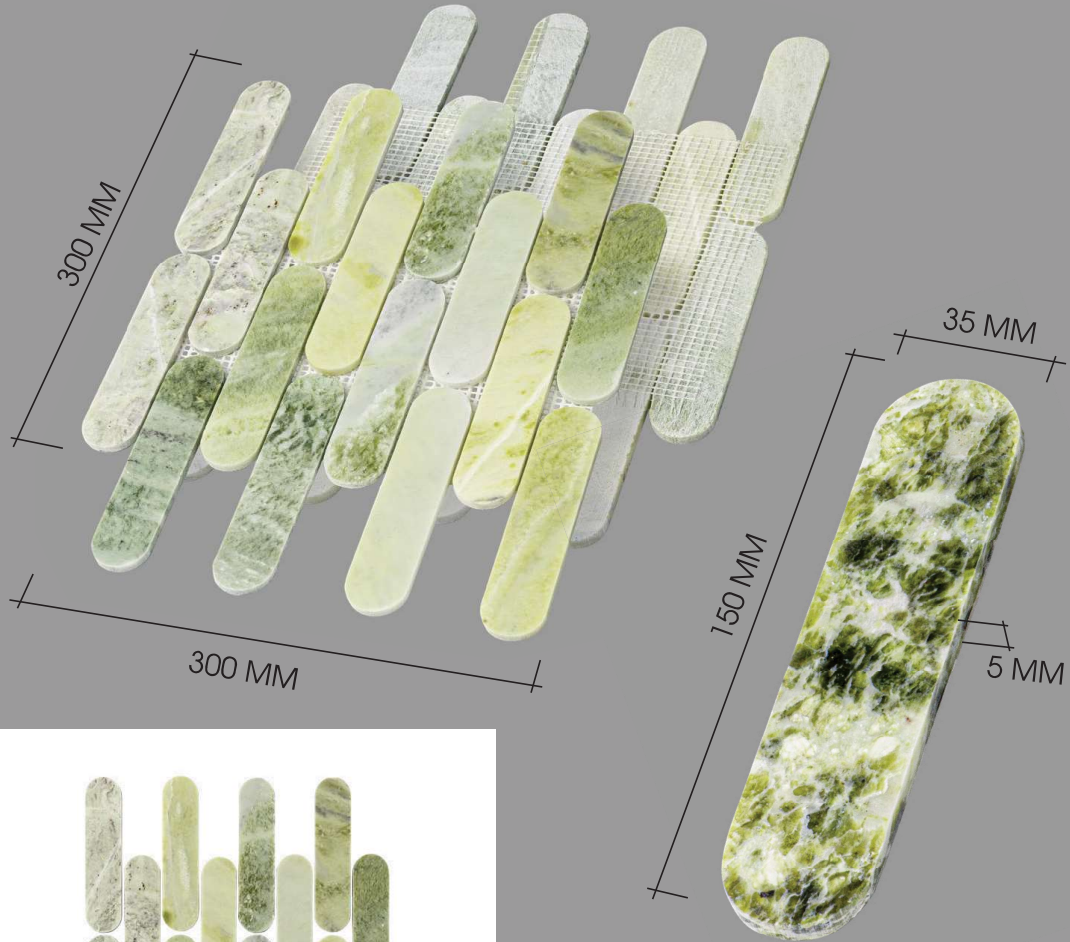

NATURAL GREEN SERPENTINE MOSAIC TILES

RRP: $38 per sheet
PRICE: $25 per sheet

FINISH:	HONED
SIZE:	300 MM X 300 MM
TILE THICKNESS:	5 MM
PER BOX:	11 SHEETS
PER M2:	11 SHEETS