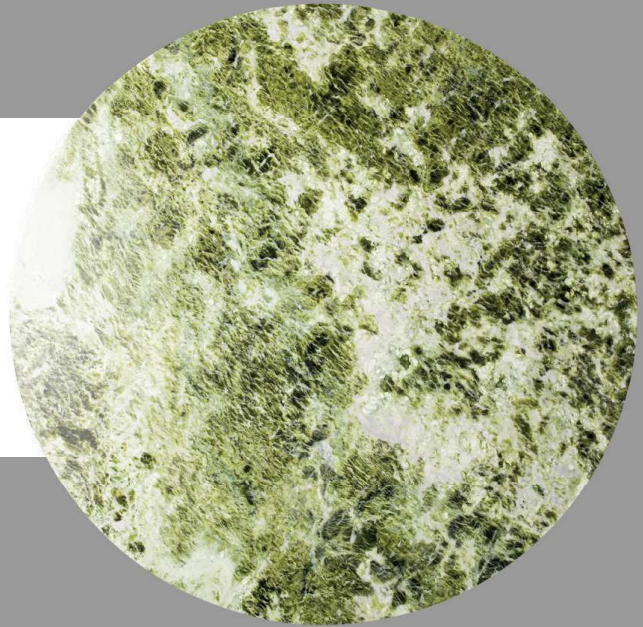

## Small Table

FINISH:  
SIZE:  
HEIGHT:

HONED  
60CM  
38CM

1,8 CM

## Big Table

FINISH:  
SIZE:  
HEIGHT:

HONED  
60CM  
45CM

**SERPEN COLLECTION (CLASSIC COFFEE TABLE AND SIDE TABLE)**

PLINTH SIDE TABLE

CLASSIC PLINTH COFFEE TABLE