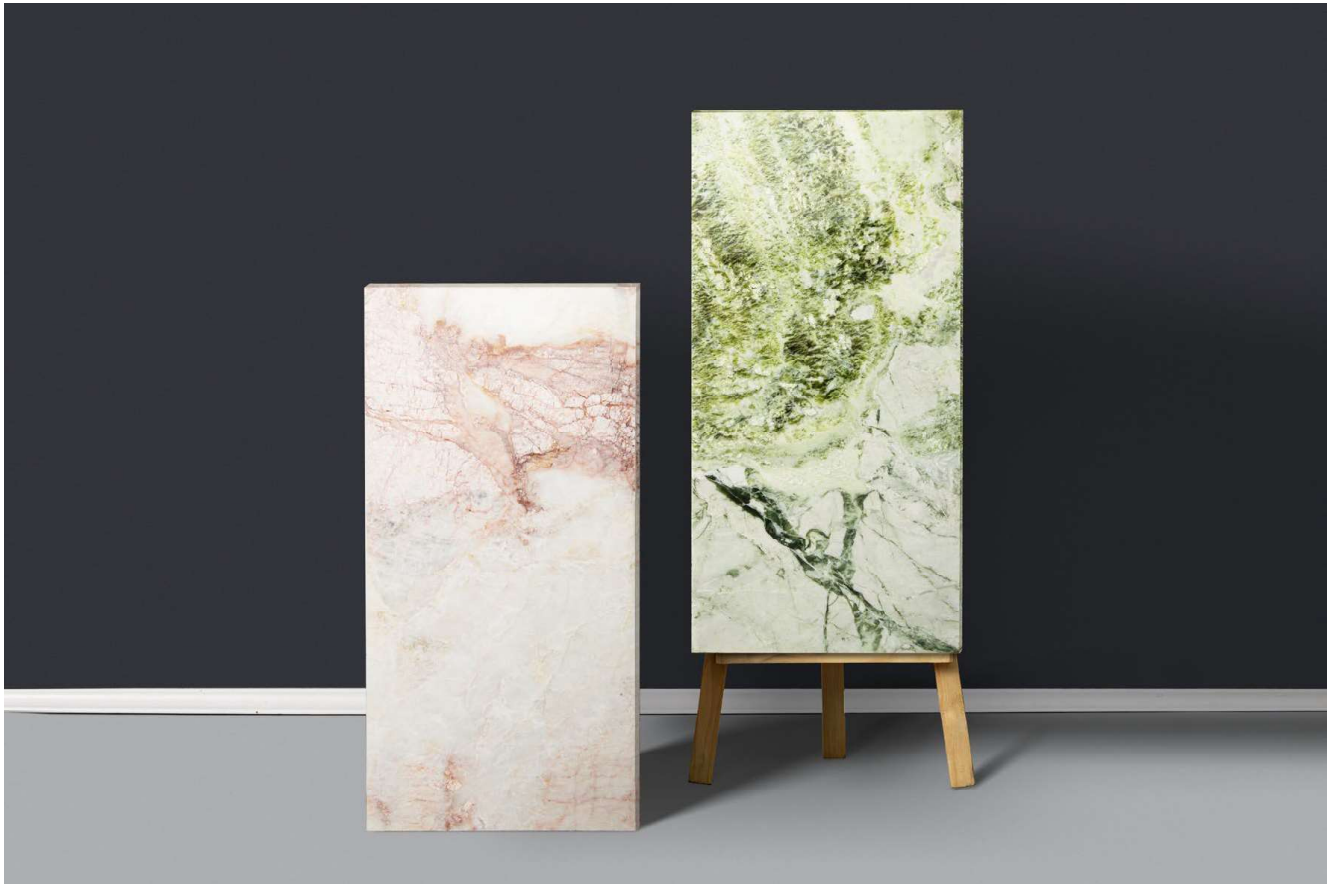

# NATURAL WHITE/ROSE ONYX MOSAIC TILES

RRP: \$38 per sheet  
PRICE: \$25 per sheet

FINISH:	HONED
SIZE:	300 MM X 300 MM
TILE THICKNESS:	5 MM
PER BOX:	11 SHEETS
PER M2:	11 SHEETS

DETAILS

## NATURAL STONE SERPENTINE AND ONYX

WHITE/PINK ONYX

GREEN SERPENTINE