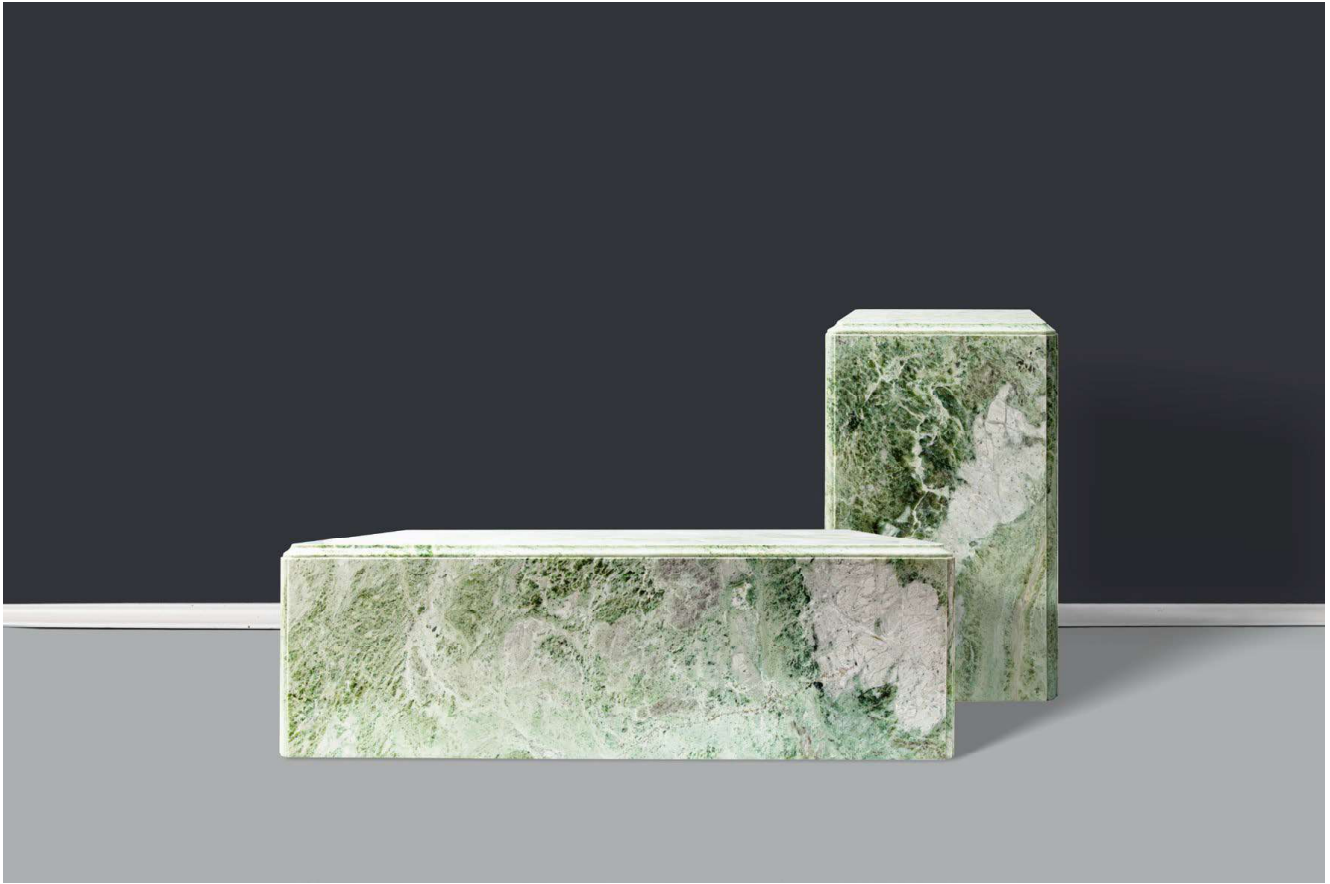

## Small Table

FINISH:  
SIZE:  
HEIGHT:

HONED  
60CM  
38CM

1,8 CM

## Big Table

FINISH:  
SIZE:  
HEIGHT:

HONED  
60CM  
45CM

**SERPEN COLLECTION (CLASSIC COFFEE TABLE AND SIDE TABLE)**

PLINTH SIDE TABLE

CLASSIC PLINTH COFFEE TABLE