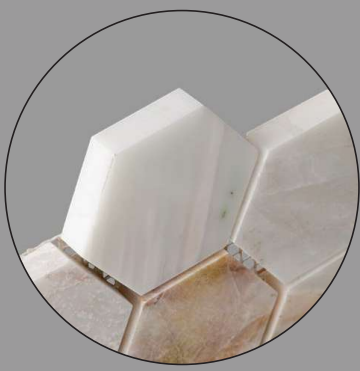

# NATURAL WHITE/ROSE ONYX MINI HERRINGBONE

DETAILS

RRP: \$38 per sheet  
PRICE: \$25 per sheet

FINISH:	HONED
SIZE:	300 MM X 300 MM
TILE THICKNESS:	10 MM
PER BOX:	11 SHEETS
PER M2:	11 SHEETS

# NATURAL WHITE/ROSE ONYX MOSAIC HEXAGON

300 MM

300 MM

26 MM

26 MM

10 MM

26 MM

MODULE