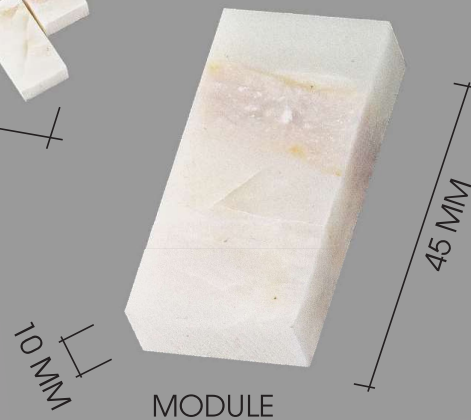

## NATURAL WHITE/ROSE ONYX MOSAIC TILES

MINI HERRINGBONE

FEATHER

HEXAGON

TILES

# NATURAL WHITE/ROSE ONYX MINI HERRINGBONE

DETAILS

RRP: \$38 per sheet  
PRICE: \$25 per sheet

FINISH:	HONED
SIZE:	300 MM X 300 MM
TILE THICKNESS:	10 MM
PER BOX:	11 SHEETS
PER M2:	11 SHEETS