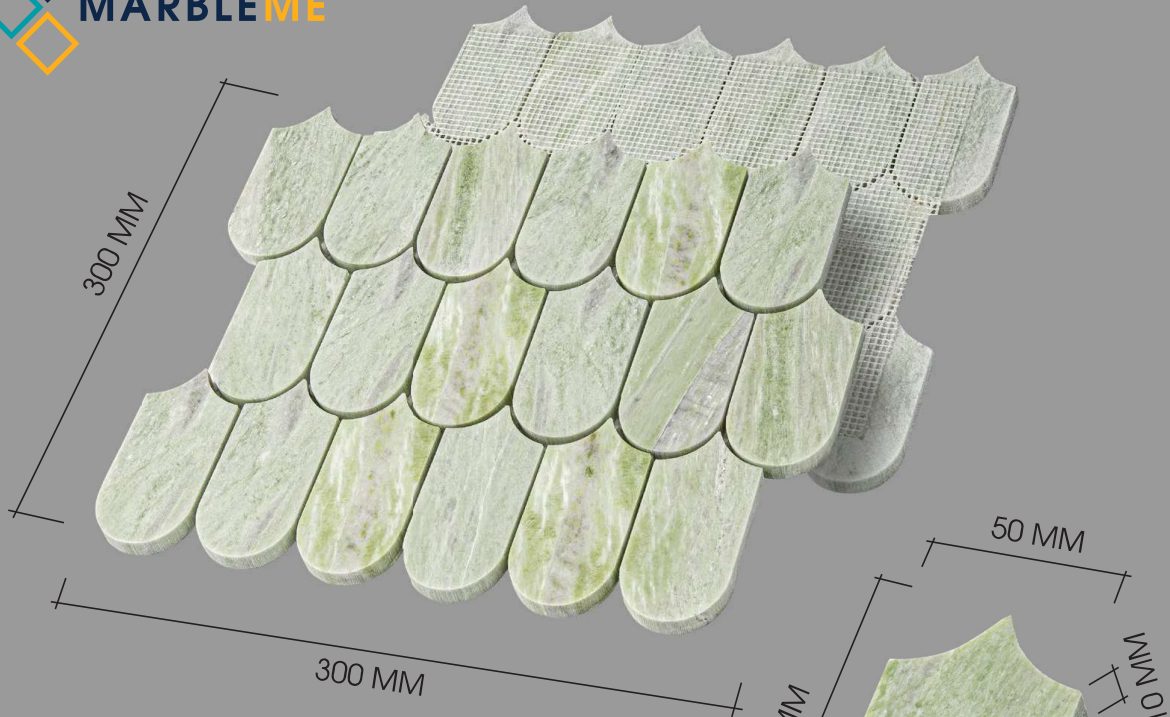

NATURAL GREEN SERPENTINE MOSAIC FEATHER

MODULE