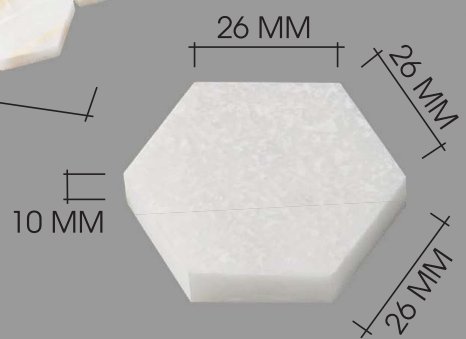

# NATURAL WHITE/ROSE ONYX MINI HERRINGBONE

DETAILS

RRP: \$38 per sheet  
PRICE: \$25 per sheet

FINISH:	HONED
SIZE:	300 MM X 300 MM
TILE THICKNESS:	10 MM
PER BOX:	11 SHEETS
PER M2:	11 SHEETS

# NATURAL WHITE/ROSE ONYX MOSAIC HEXAGON

300 MM

300 MM

26 MM

26 MM

10 MM

26 MM

MODULE