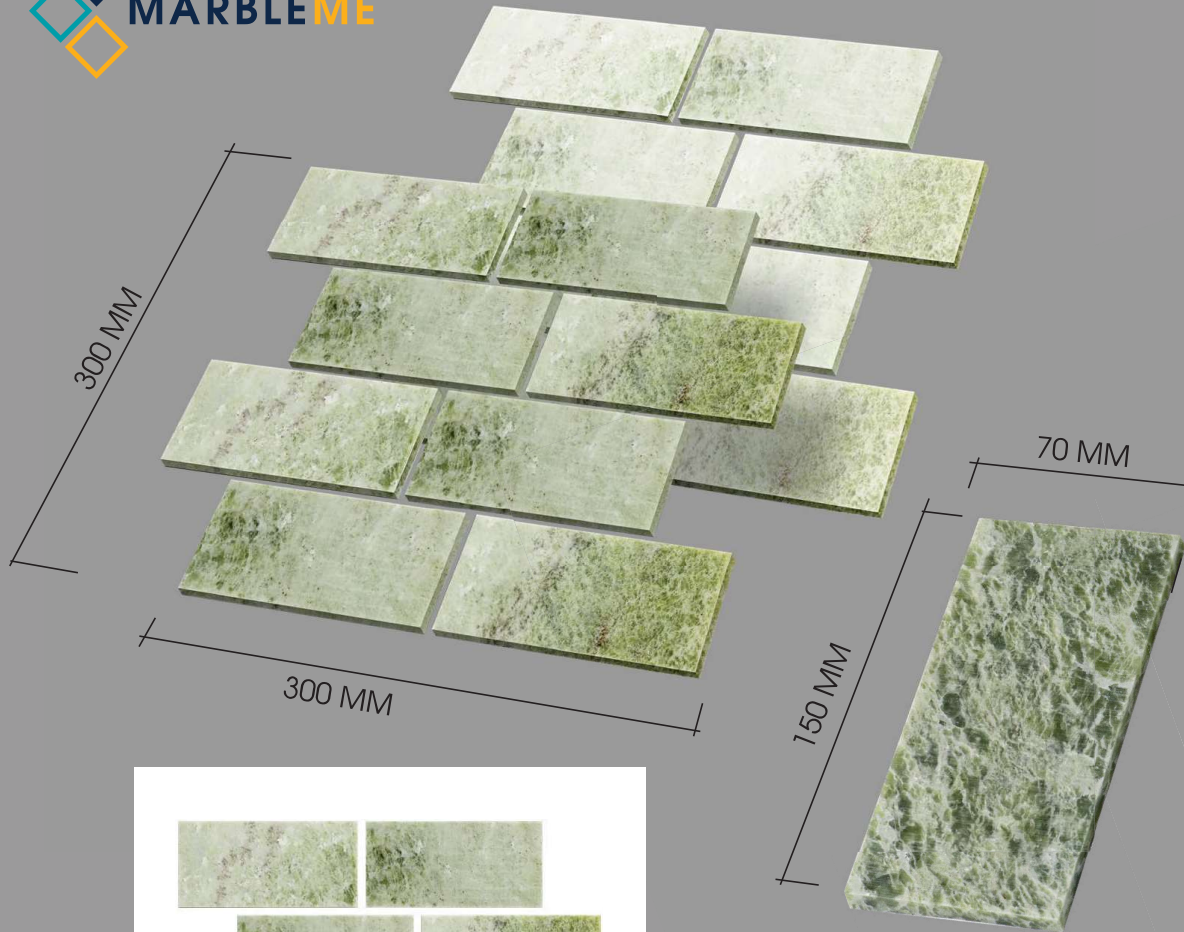

NATURAL GREEN SERPENTINE MOSAIC TILES