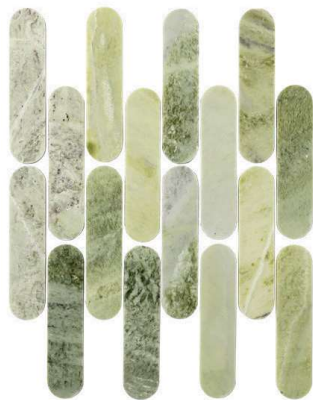

NATURAL GREEN SERPENTINE MOSAIC TILES

RRP: $38 per sheet
PRICE: $25 per sheet

FINISH:	HONED
SIZE:	300 MM X 300 MM
TILE THICKNESS:	5 MM
PER BOX:	11 SHEETS
PER M2:	11 SHEETS