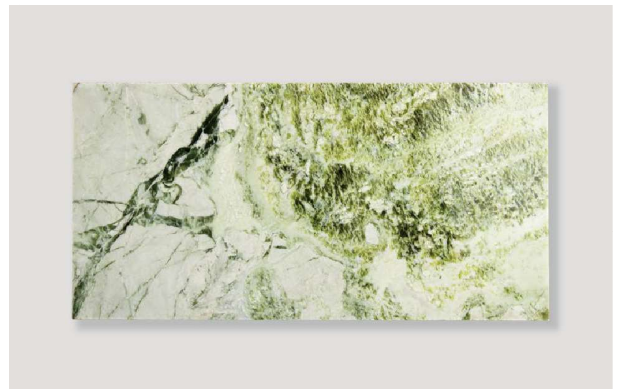

GREEN SERPENTINE