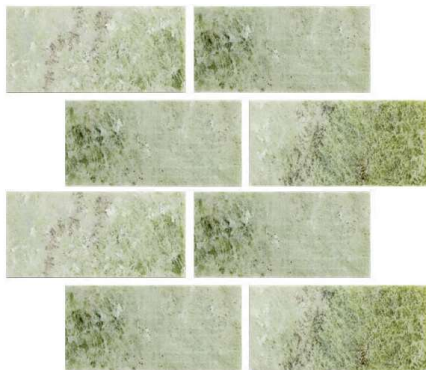

NATURAL GREEN SERPENTINE MOSAIC TILES