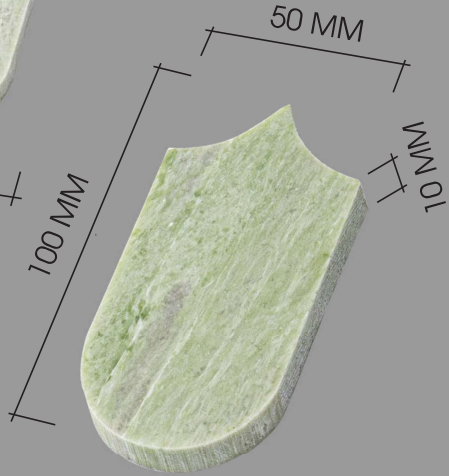

NATURAL GREEN SERPENTINE MOSAIC FEATHER

MODULE