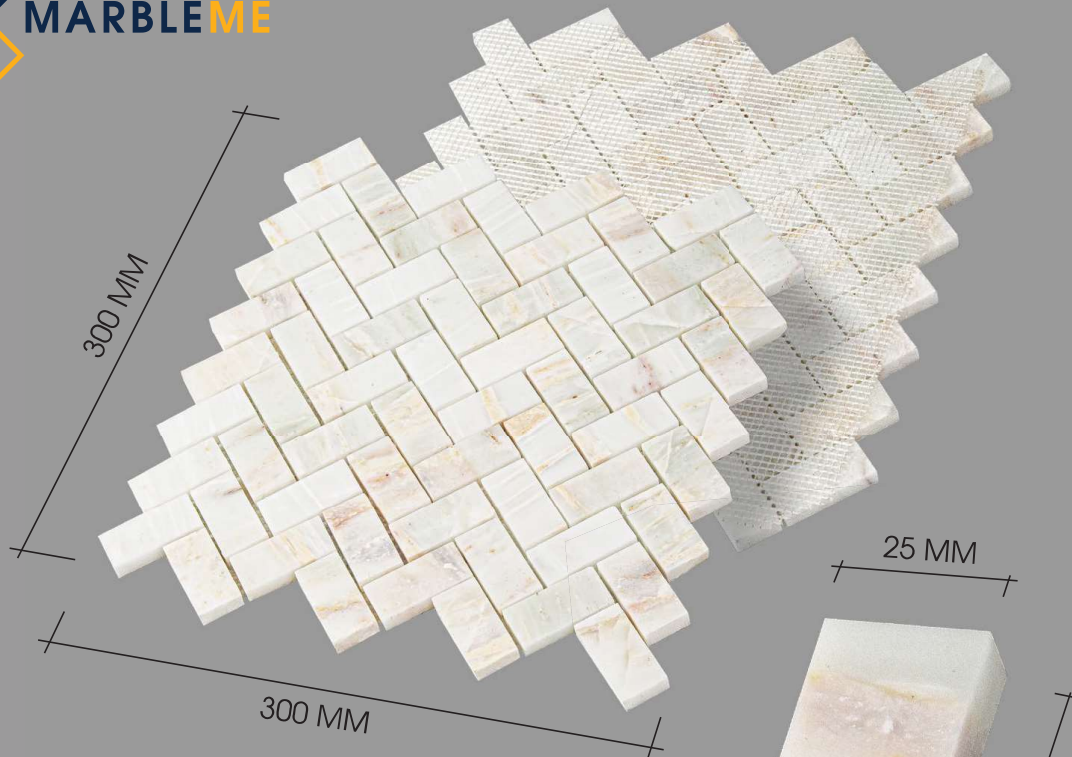

## NATURAL WHITE/ROSE ONYX MOSAIC TILES

MINI HERRINGBONE

FEATHER

HEXAGON

TILES

# NATURAL WHITE/ROSE ONYX MINI HERRINGBONE

DETAILS

RRP: \$38 per sheet  
PRICE: \$25 per sheet

FINISH:	HONED
SIZE:	300 MM X 300 MM
TILE THICKNESS:	10 MM
PER BOX:	11 SHEETS
PER M2:	11 SHEETS