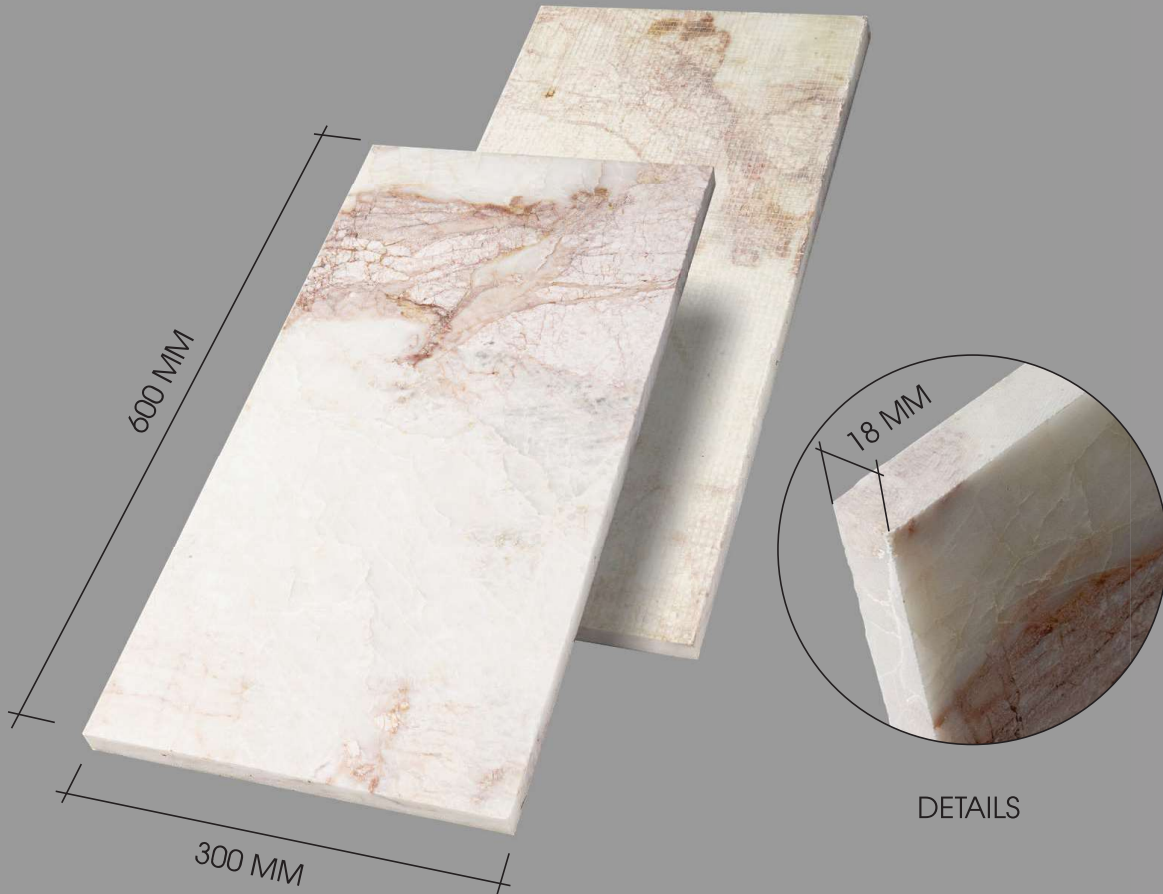

Natural White/Pink Onyx

RRP: $38 per sheet
PRICE: $25 per sheet

FINISH:	HONED
SIZE:	600 MM X 300 MM
TILE THICKNESS:	18 MM
PER BOX:	11 SHEETS
PER M2:	5.5 SHEETS