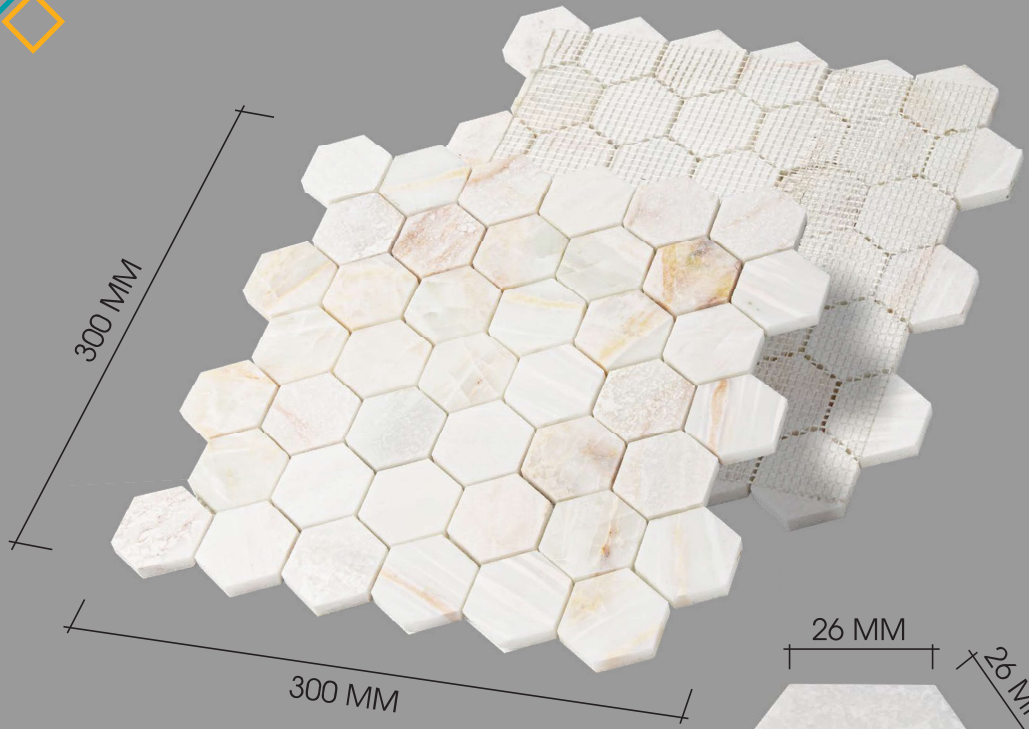

NATURAL WHITE/ROSE ONYX MOSAIC HEXAGON

300 MM

300 MM