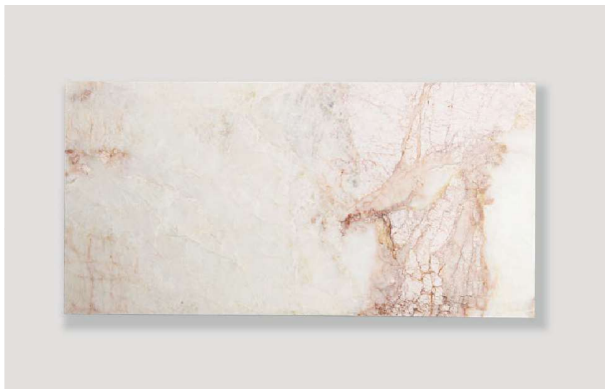

NATURAL STONE SERPENTINE AND ONYX

WHITE/PINK ONYX