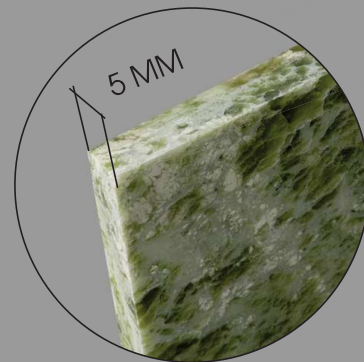

RRP: $38 per sheet
PRICE: $25 per sheet

FINISH:	HONED
SIZE:	300 MM X 300 MM
TILE THICKNESS:	5MM
PER BOX:	11 SHEETS
PER M2:	11 SHEETS

MODULE