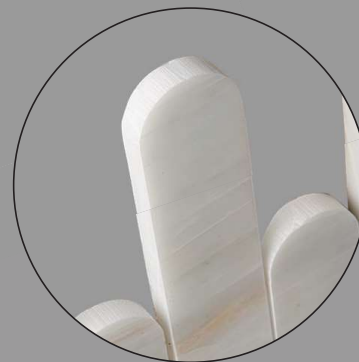

NATURAL WHITE/ROSE ONYX MOSAIC TILES

RRP: $38 per sheet
PRICE: $25 per sheet

FINISH:	HONED
SIZE:	300 MM X 300 MM
TILE THICKNESS:	5 MM
PER BOX:	11 SHEETS
PER M2:	11 SHEETS

DETAILS