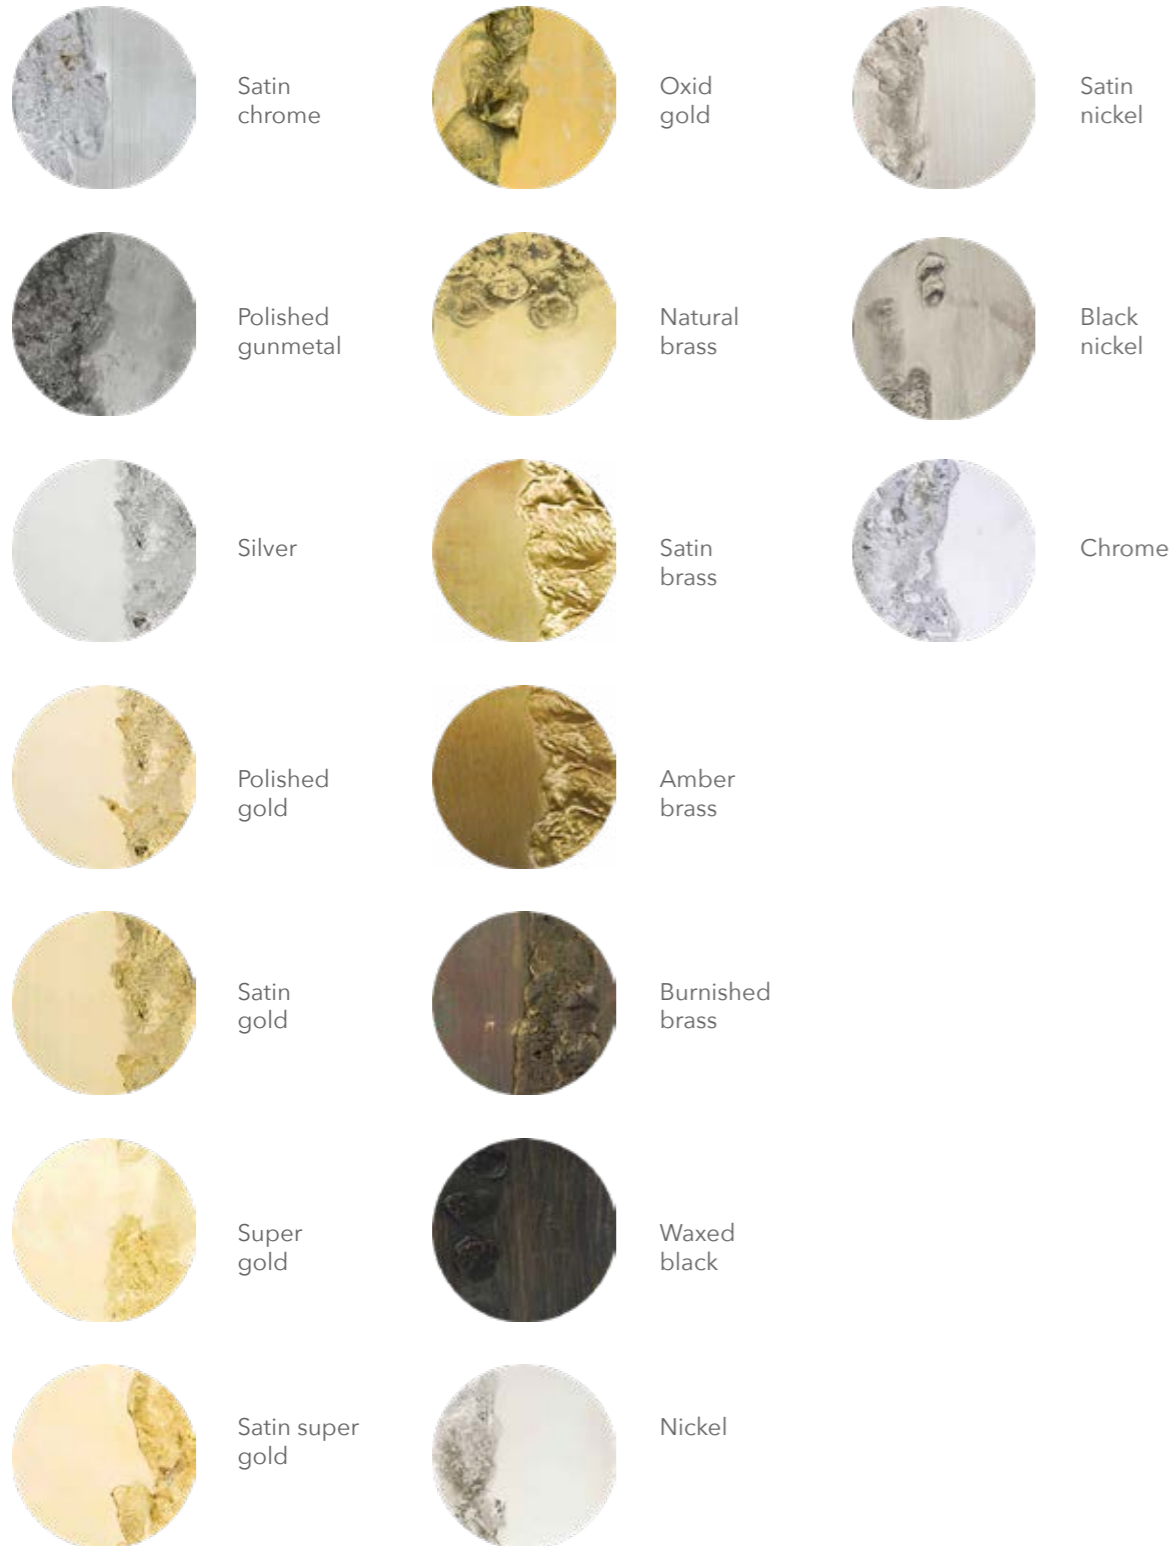

Brass finishes