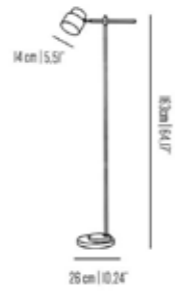

Gea

Gea 02 / BB_GEA02p