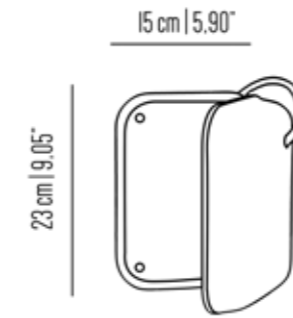

Armor Trippy 7002 / BB_LT7002