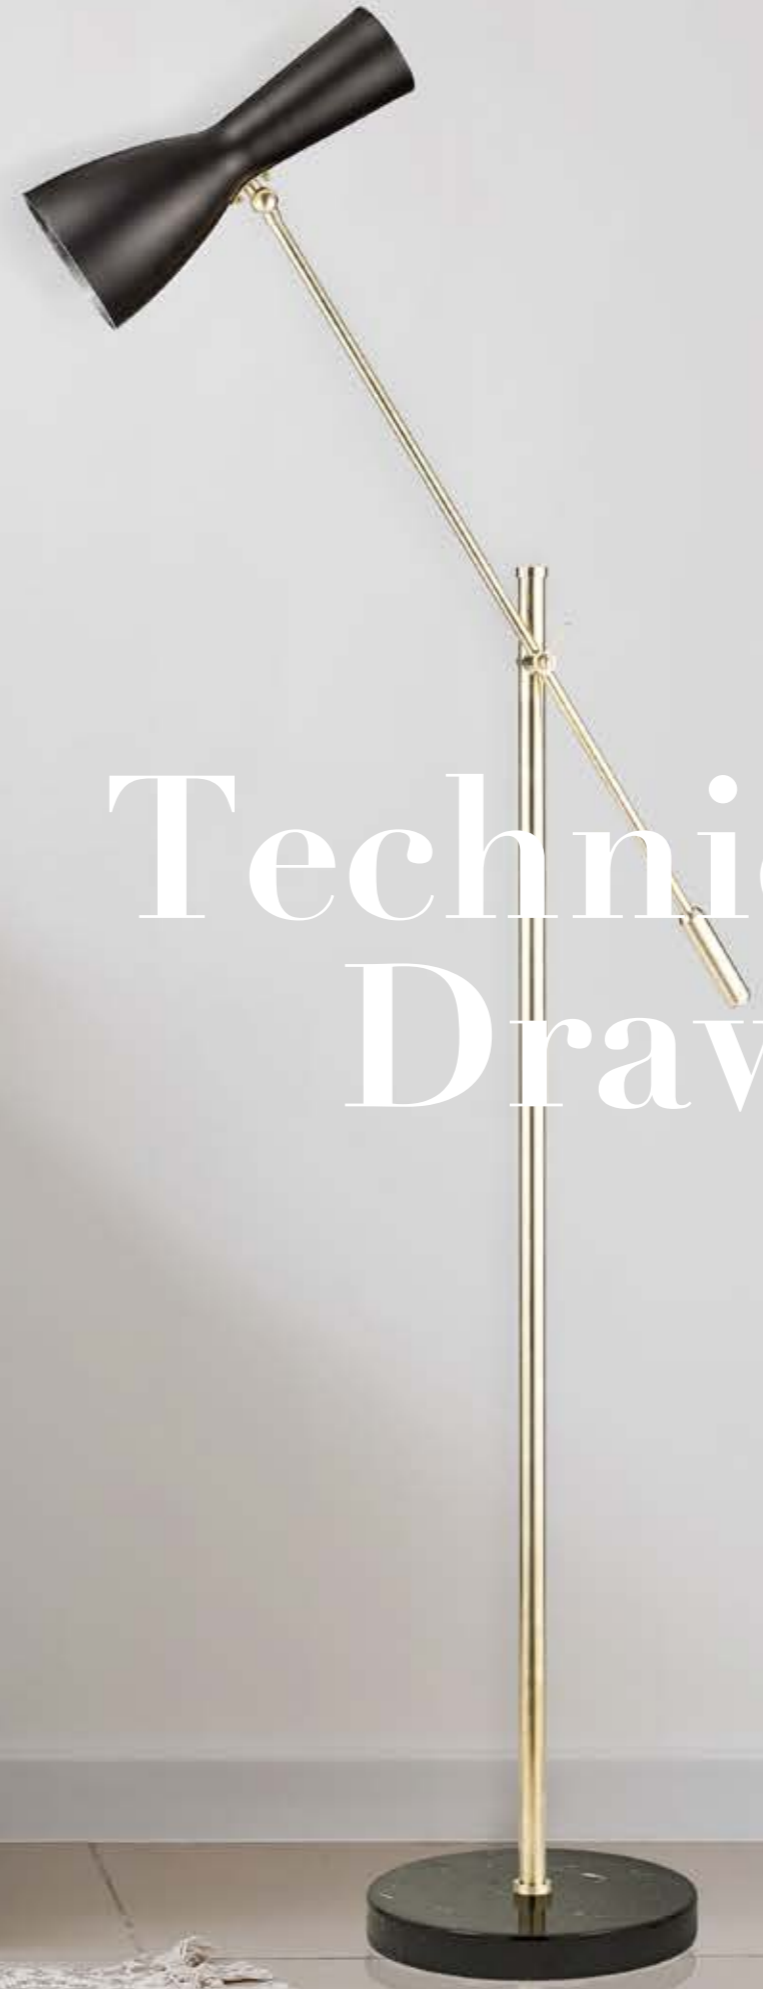

# Satellite

This line of lamps draws its name from the shape of a double cylinder of the shade, in which the two orbiting bodies revolve around each other and their interdependence arises their strength.

Urban  
Stool  
Item number  
BR\_ST300