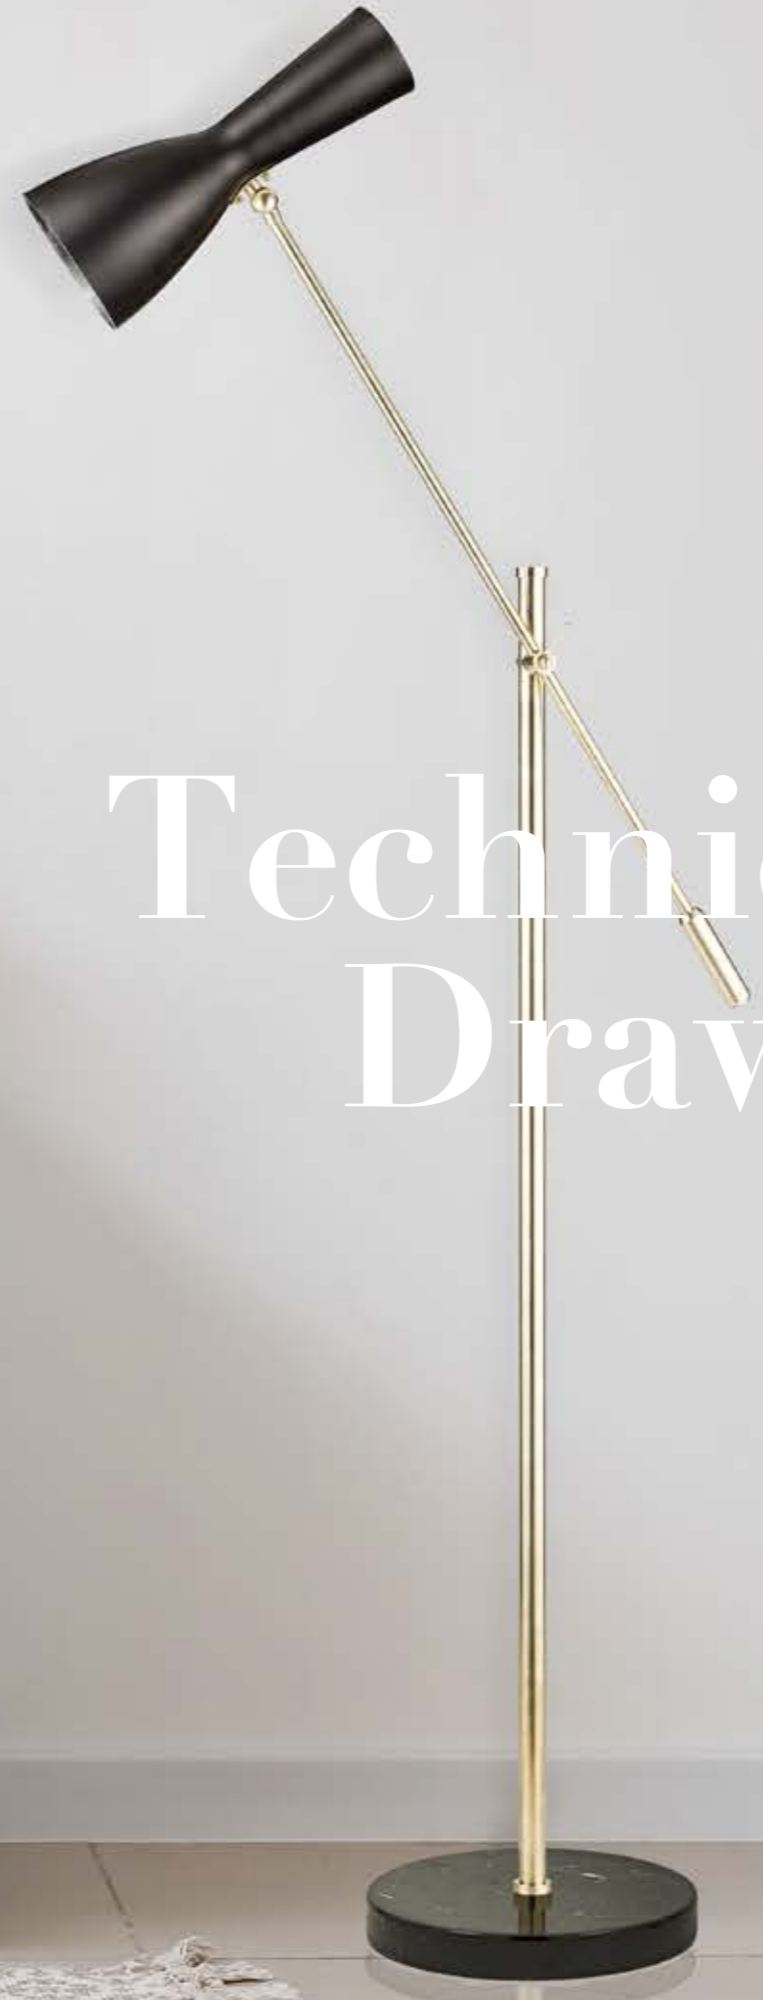

# Satellite

This line of lamps draws its name from the shape of a double cylinder of the shade, in which the two orbiting bodies revolve around each other and their interdependence arises their strength.

Designer: Tommaso Cecchi de Rossi

Urban  
Spotlight  
Item number  
BR\_F30

Where craftsmanship meets innovation, the Armor line emerges as a beacon of timeless artistry, a marriage of elegance and functionality that redefines your lighting experience.

Urban  
Stool  
Item number  
BR\_ST300