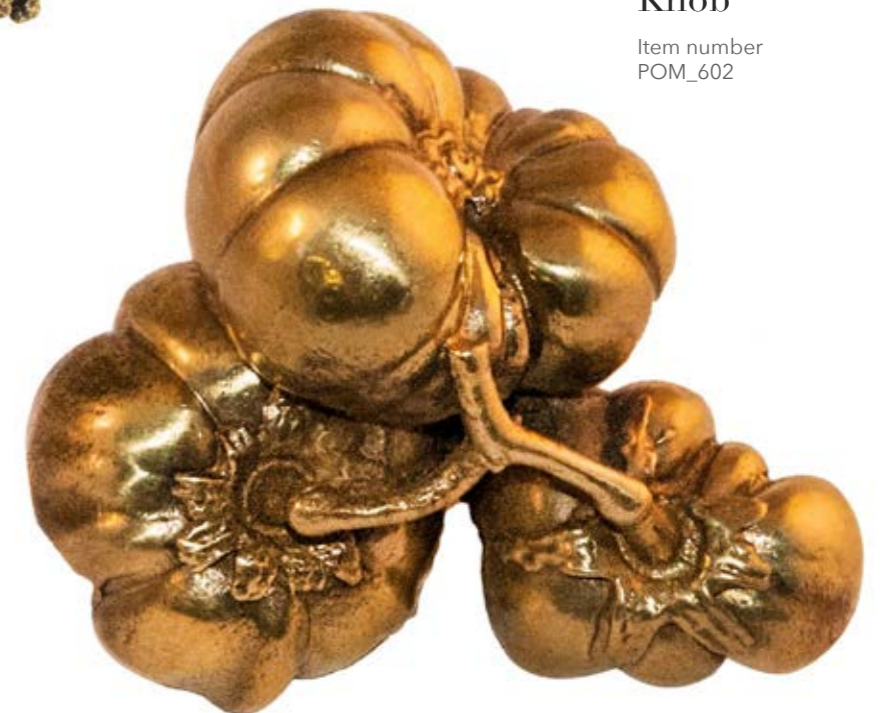

Orto Knob

Item number
POM_602

Orto