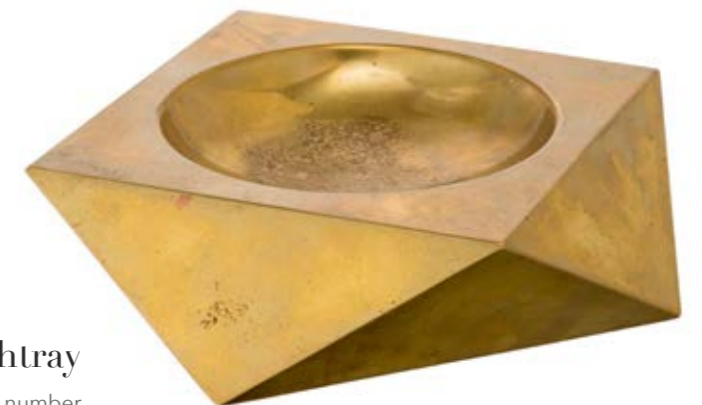

Brass
Box

Item number
LBS_04

Elevate your work environment.

Every item is a testament to the fusion of utility and artistry. From intricately designed brass boxes that keep your desk organized in style, to regal brass pen holders that cradle your writing instruments with grace, and enchanting brass bookends that hold your literary companions in place - our collection is a symphony of craftsmanship.

Pen
Holder

Item number
VR_700

Ashtray

Item number
VR_702

Step into the world of exquisite Brass Tableware - a harmonious blend of artistry and functionality that elevates your dining experience. Our Artisanal Brass Tableware Collection presents a symphony of handcrafted treasures, designed to transform your table into a canvas of elegance and sophistication. From intricately designed brass serving trays that elevate your presentation, to regal brass napkin holders that keep your table settings refined, and enchanting brass knife holders that add a touch of grandeur - our collection speaks the language of opulence. Discover the warmth of brass, a metal that adds a timeless charm to your dining table. The golden hues of brass infuse your culinary space with a touch of luxury, turning every meal into a delightful experience.