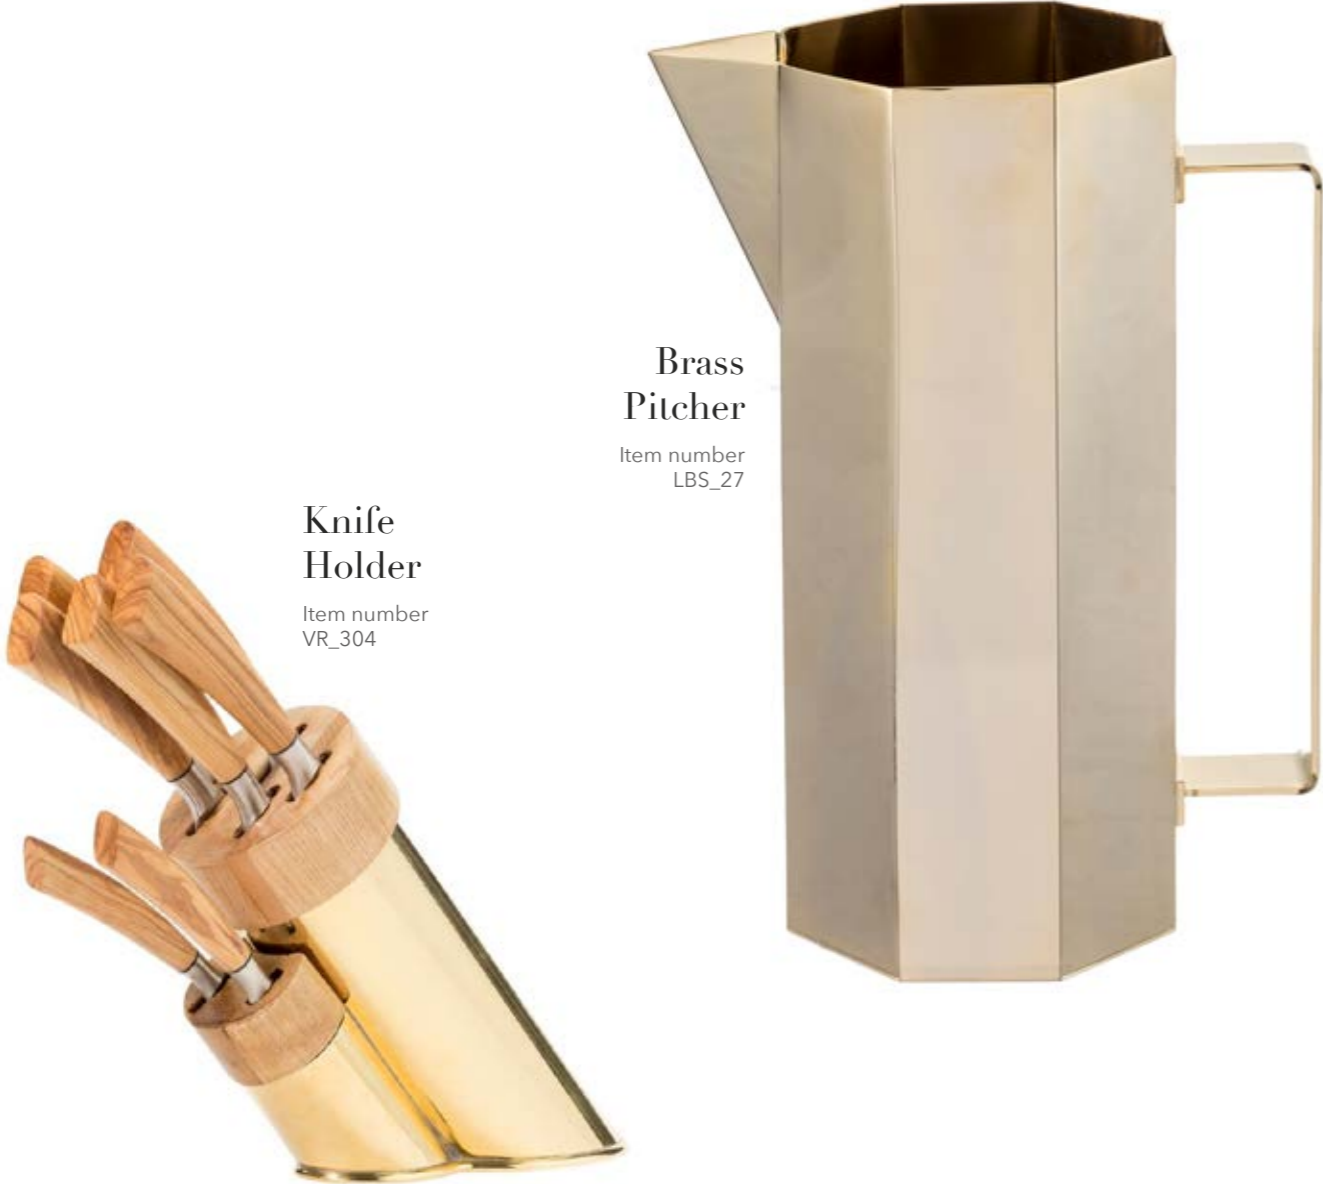

Experience the joy of craftsmanship as you explore our curated collection. Each piece carries the legacy of expert hands and a passion for excellence, making your dining moments even more special.

Knife Holder

Item number VR_304

Brass Pitcher

Item number LBS_27