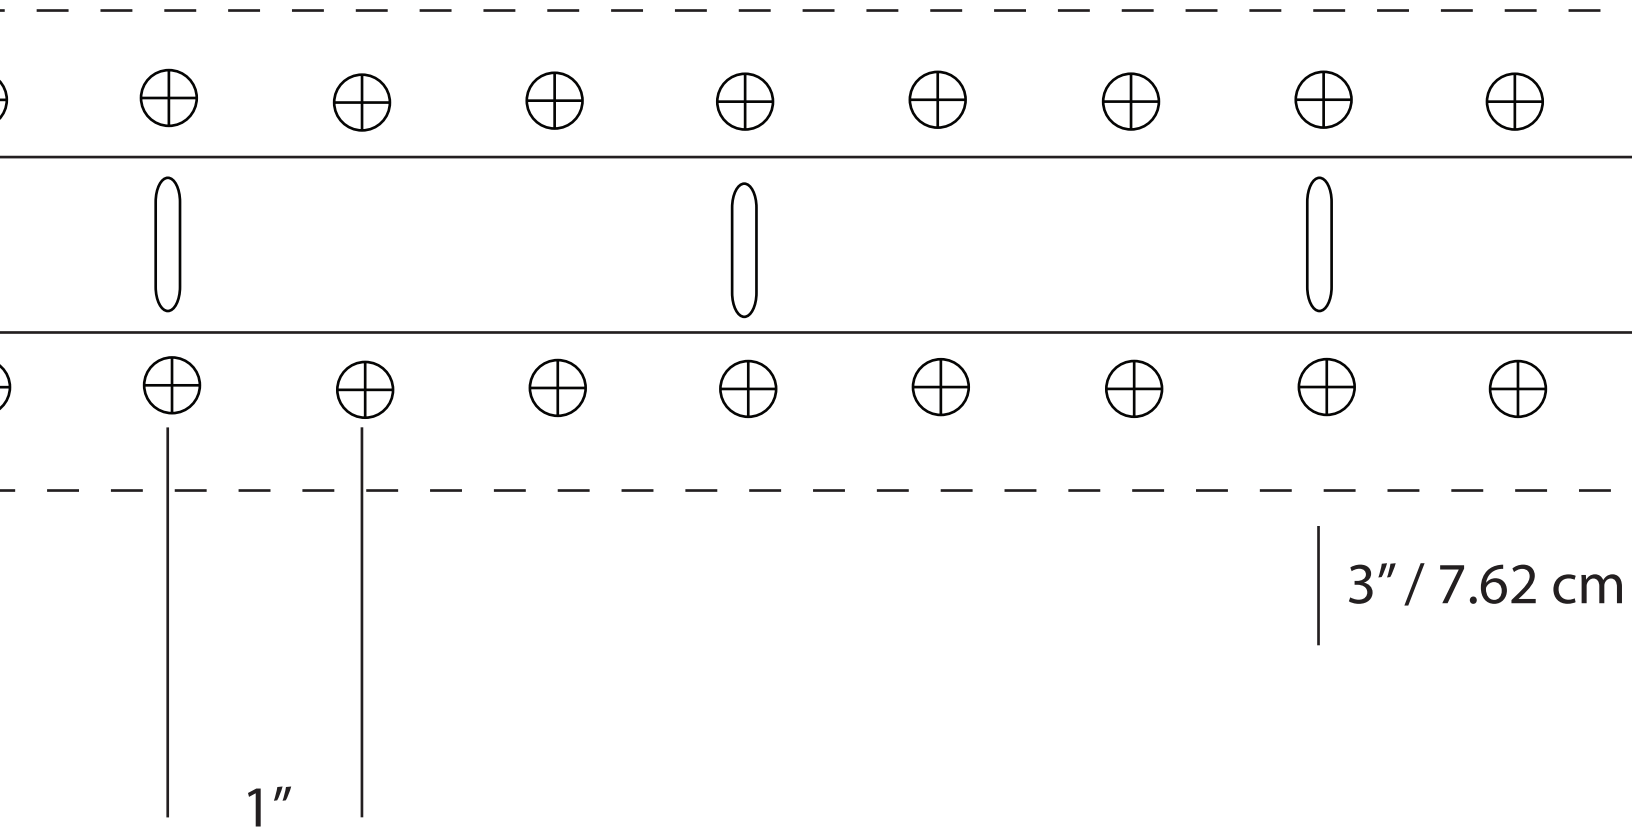

Print at 100%,  
Four 8-1/2 x 11 Pages  
Line Up End to End in this  
Order for Pattern

# 1

May have white areas between pages just continue line  
work with pencil or pen, do not overlap

## SLEIGH BELL PATTERN IMPRESSION AREA

2.54 cm

SPOTS CENTERED WITH 1" SPREAD

4