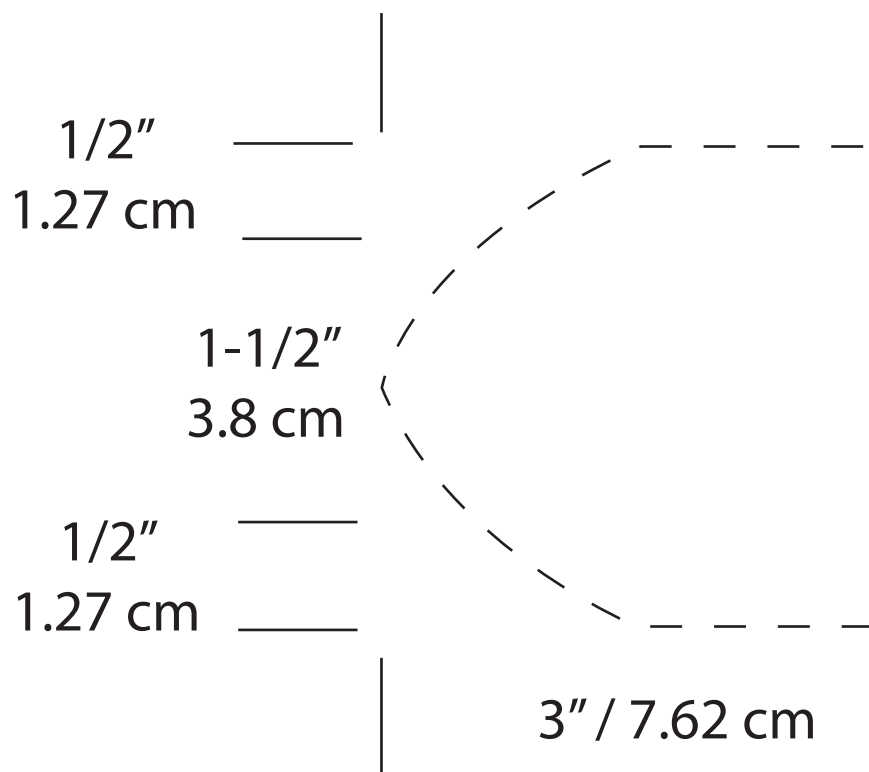

Print at 100%,  
Four 8-1/2 x 11 Pages  
Line Up End to End in this  
Order for Pattern

# 1

May have white areas between pages just continue line  
work with pencil or pen, do not overlap

## SLEIGH BELL PATTERN IMPRESSION AREA

2.54 cm

SPOTS CENTERED WITH 1" SPREAD

4