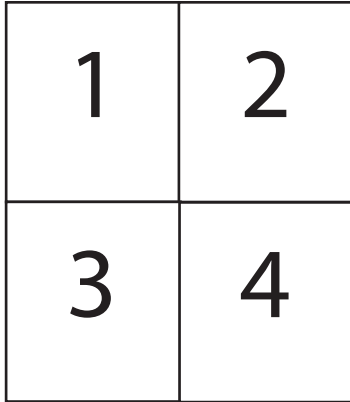

Print at 100%,
Four 8-1/2 x 11 Pages
Line Up End to End in this Order
for Pattern

May have white areas between
pages just continue line work
with pencil or pen,
do not overlap

13" / 33.02 cm

TABLET CASE

**MAIN BODY
CUT 1**

8" / 20.52 cm

3