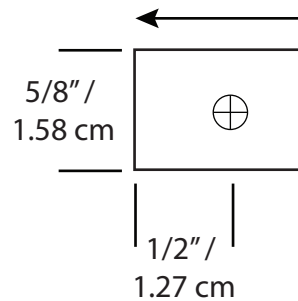

Print at 100%, Seven 8-1/2 x 11 Pages
Line Up End to End in this Order for Pattern

May have white areas between pages just continue
line work with pencil or pen, do not overlap

MIC CLIP BILLET

3/4" / 3.17 cm | 1-1/4" / 3.17 cm | 1-1/4" / 3.17 cm | 2" / 5.08 cm | 4" / 10.16 cm

KEEPER

4-1/2" / 11.43 cm

CORD

2" / 5.08 cm

STRAPS

5-1/2" / 13.97 cm

2-1/4" / 5.71 cm

1/2" /
1.27 cm

3/4" /
1.90 cm

1/2" /
1.27 cm

2" / 5.08 cm

RADIO STRAP PATTERN

54" / 1.37 meters

SWAY STRAP

12" / 30.48 cm

2" / 5.08 cm

1/2" /
1.27 cm

20" / 50.8 cm

3" / 7.62 cm

5" / 12.7 cm