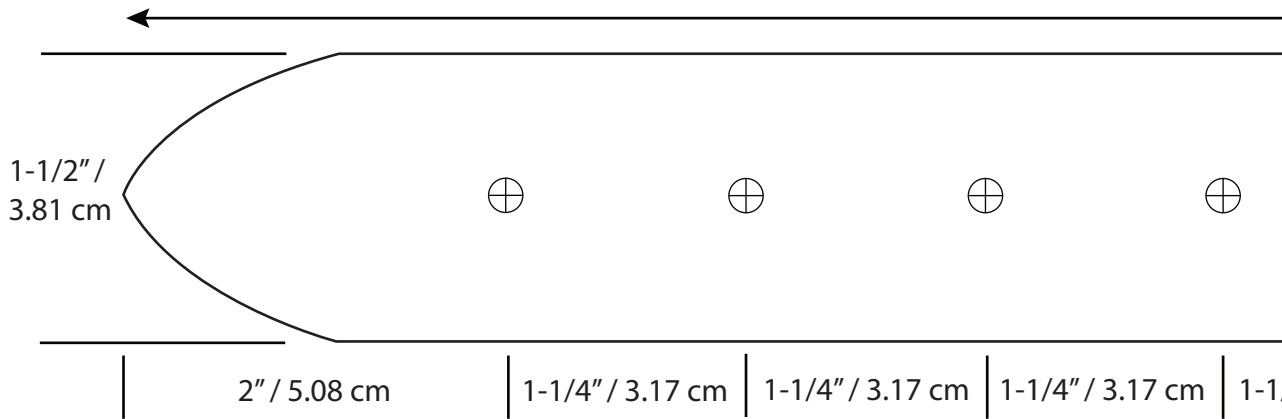

Print at 100%, Seven 8-1/2 x 11 Pages
Line Up End to End in this Order for Pattern

May have white areas between pages just continue
line work with pencil or pen, do not overlap

MIC CLIP BILLET

3/4" / 3.17 cm | 1-1/4" / 3.17 cm | 1-1/4" / 3.17 cm | 2" / 5.08 cm | 4" / 10.16 cm

KEEPER

4-1/2" / 11.43 cm

CORD

2" / 5.08 cm

STRAPS

5-1/2" / 13.97 cm

2-1/4" / 5.71 cm

1/2" /
1.27 cm

3/4" /
1.90 cm

1/2" /
1.27 cm

2" / 5.08 cm

RADIO STRAP PATTERN

54" / 1.37 meters

SWAY STRAP

12" / 30.48 cm

2" / 5.08 cm

1/2" /
1.27 cm

20" / 50.8 cm

3" / 7.62 cm

5" / 12.7 cm