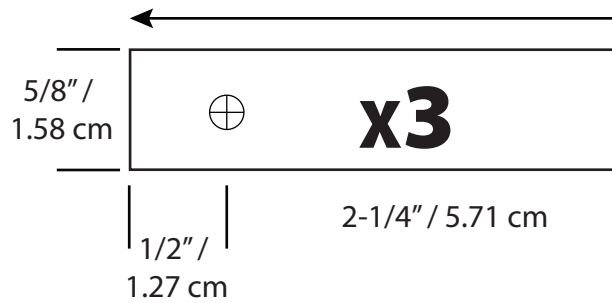

Print at 100%, Seven 8-1/2 x 11 Pages
Line Up End to End in this Order for Pattern

May have white areas between pages just continue
line work with pencil or pen, do not overlap

MIC CLIP BILLET

3/4" / 3.17 cm | 1-1/4" / 3.17 cm | 1-1/4" / 3.17 cm | 2" / 5.08 cm | 4" / 10.16 cm

KEEPER

4-1/2" / 11.43 cm

CORD

2" / 5.08 cm

STRAPS

5-1/2" / 13.97 cm

2-1/4" / 5.71 cm

1/2" /
1.27 cm

3/4" /
1.90 cm

1/2" /
1.27 cm

2" / 5.08 cm

RADIO STRAP PATTERN

54" / 1.37 meters

SWAY STRAP

12" / 30.48 cm

2" / 5.08 cm

1/2" /
1.27 cm

20" / 50.8 cm

3" / 7.62 cm

5" / 12.7 cm