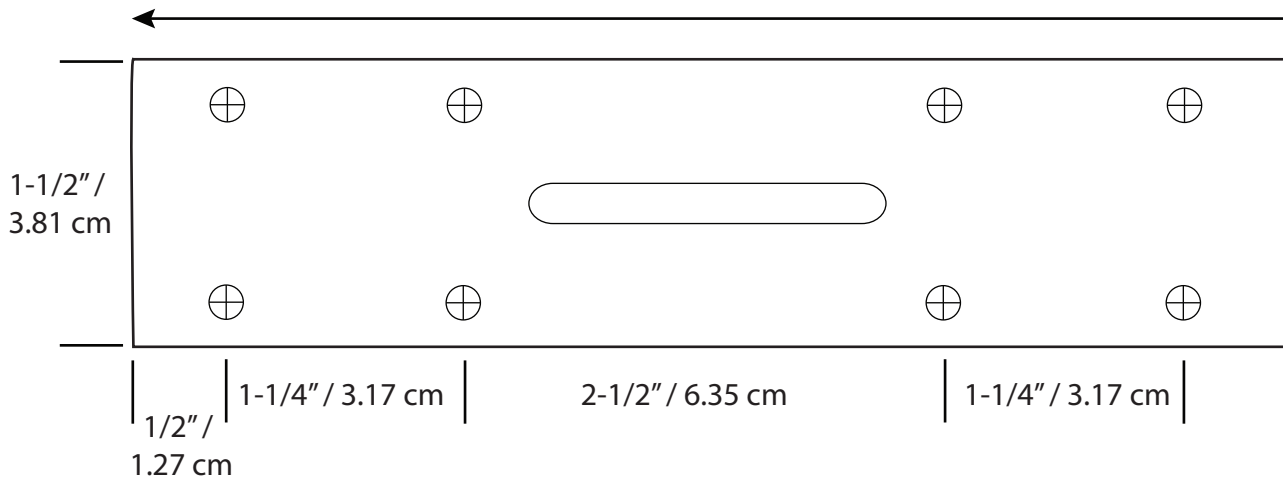

Print at 100%, Seven 8-1/2 x 11 Pages
Line Up End to End in this Order for Pattern

May have white areas between pages just continue
line work with pencil or pen, do not overlap

MIC CLIP BILLET

3/4" / 3.17 cm | 1-1/4" / 3.17 cm | 1-1/4" / 3.17 cm | 2" / 5.08 cm | 4" / 10.16 cm

KEEPER

4-1/2" / 11.43 cm

CORD

2" / 5.08 cm

STRAPS

5-1/2" / 13.97 cm

2-1/4" / 5.71 cm

1/2" /
1.27 cm

3/4" /
1.90 cm

1/2" /
1.27 cm

2" / 5.08 cm

RADIO STRAP PATTERN

54" / 1.37 meters

SWAY STRAP

12" / 30.48 cm

2" / 5.08 cm

1/2" /
1.27 cm

20" / 50.8 cm

3" / 7.62 cm

5" / 12.7 cm