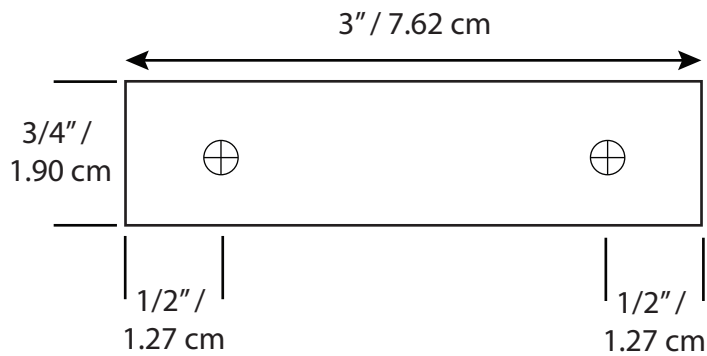

Print at 100%, Seven 8-1/2 x 11 Pages
Line Up End to End in this Order for Pattern

May have white areas between pages just continue
line work with pencil or pen, do not overlap

MIC CLIP BILLET

3/4" / 3.17 cm | 1-1/4" / 3.17 cm | 1-1/4" / 3.17 cm | 2" / 5.08 cm | 4" / 10.16 cm

KEEPER

4-1/2" / 11.43 cm

CORD

2" / 5.08 cm

STRAPS

5-1/2" / 13.97 cm

2-1/4" / 5.71 cm

1/2" /
1.27 cm

3/4" /
1.90 cm

1/2" /
1.27 cm

2" / 5.08 cm

RADIO STRAP PATTERN

54" / 1.37 meters

SWAY STRAP

12" / 30.48 cm

2" / 5.08 cm

1/2" /
1.27 cm

20" / 50.8 cm

3" / 7.62 cm

5" / 12.7 cm