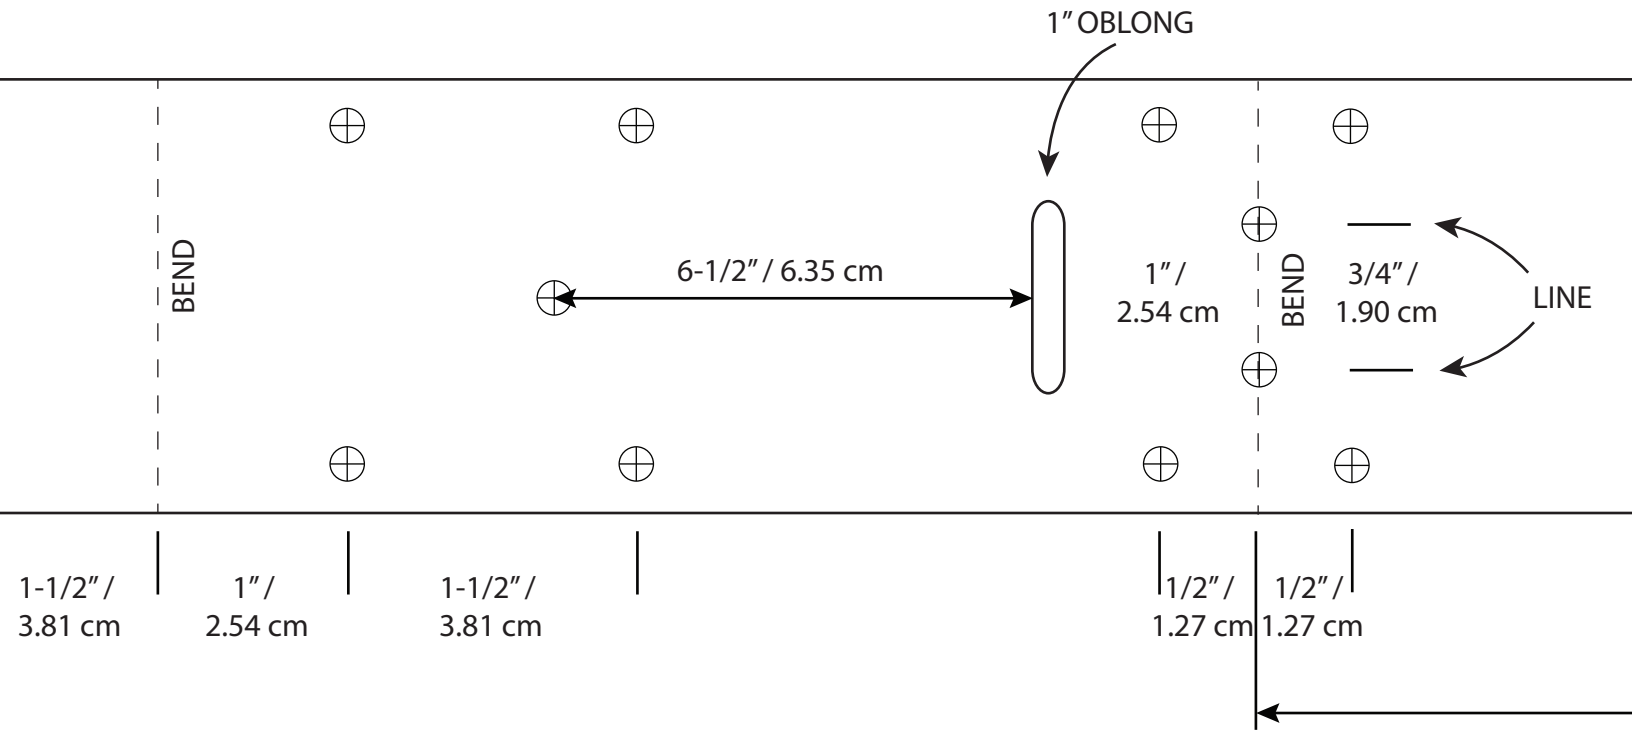

Print at 100%,
 Three 8-1/2 x 11 Pages
 Line Up End to End in this Order
 for Pattern

May have white areas between
 pages just continue line work
 with pencil or pen,
 do not overlap

RADIO STRAP BODY

LINE 24
SNAP