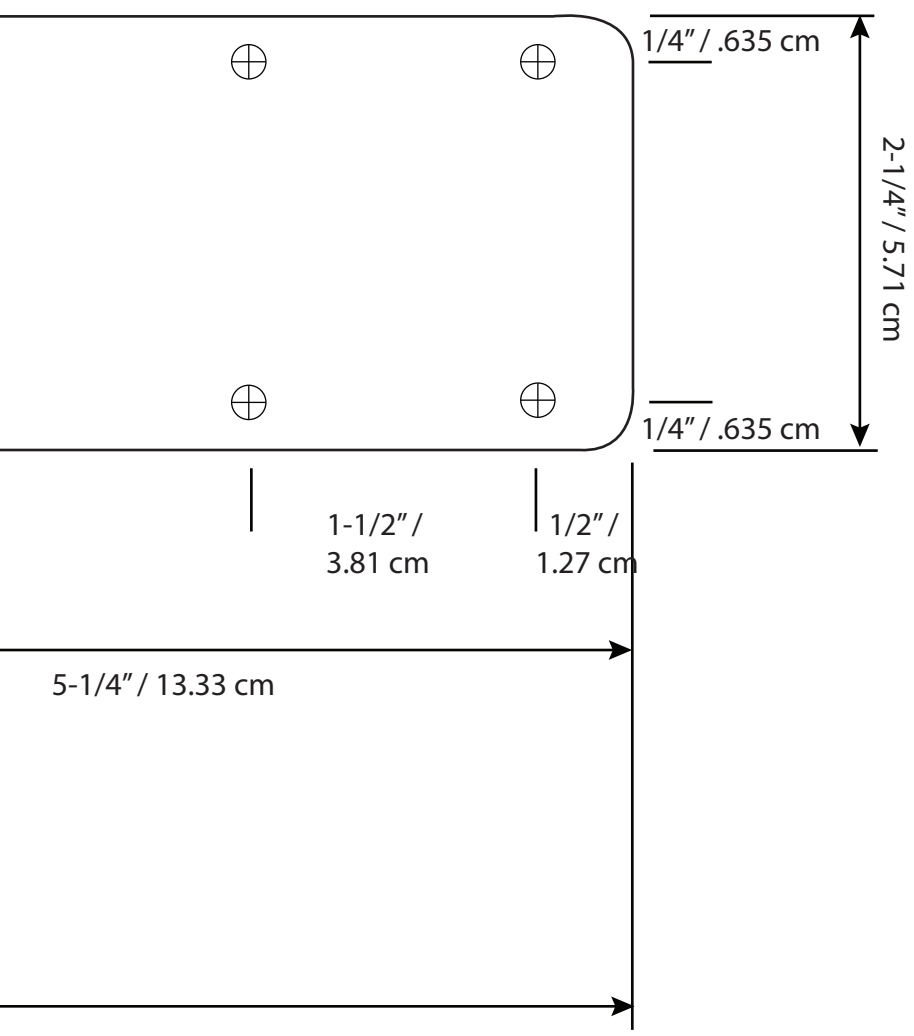

Print at 100%,
 Three 8-1/2 x 11 Pages
 Line Up End to End in this Order
 for Pattern

May have white areas between
 pages just continue line work
 with pencil or pen,
 do not overlap

RADIO STRAP BODY

LINE 24
SNAP