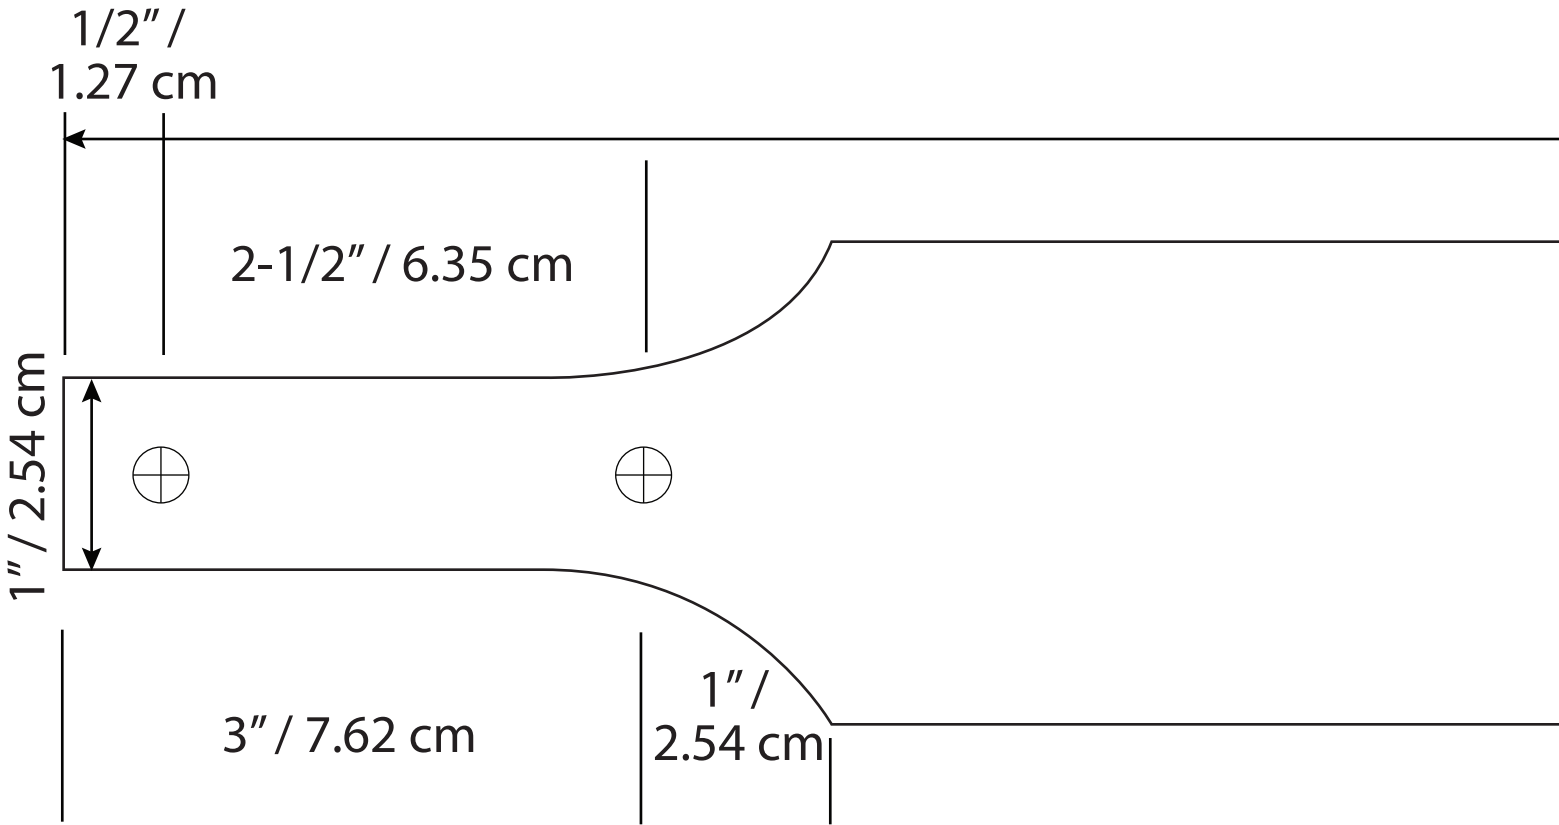

Print at 100%,  
Three 8-1/2 x 11 Pages  
Line Up End to End in this Order  
for Pattern

May have white areas between  
pages just continue line work  
with pencil or pen,  
do not overlap

# CHEF'S STROP

24" / 60.96 cm