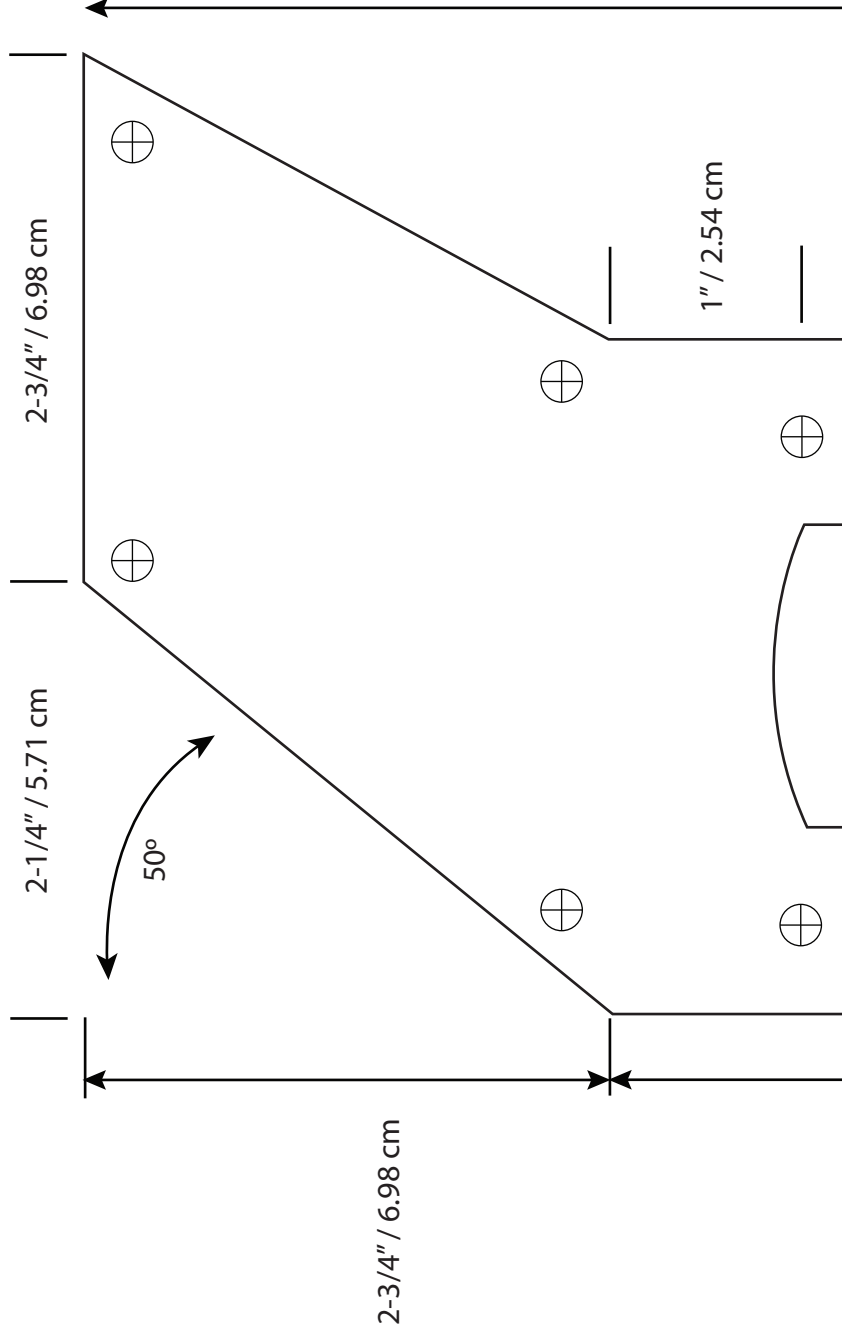

FROG

Print at 100%,
Two 8-1/2 x 11 Pages
Line Up End to End in this Order
for Pattern

1

May have white areas between pages just
continue line work with pencil or pen,
do not overlap

2

11-3/4" / 29.84 cm

3/4" / 1.9 cm

1" / 2.54 cm

1" / 2.54 cm

9" / 22.86 cm