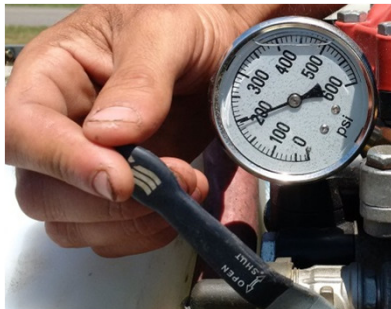

Apply: Motorized Tank Applicator -
Drench or Inject into the Roots

The Wettable Powder Mixes Quickly and Easily in Water:

Keep Max.
Pump Pressure
Below 200 psi