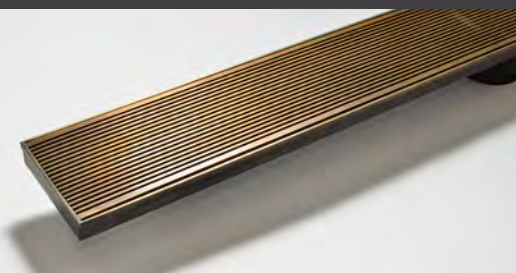

STR-01 Rustic Bronze Wedge wire