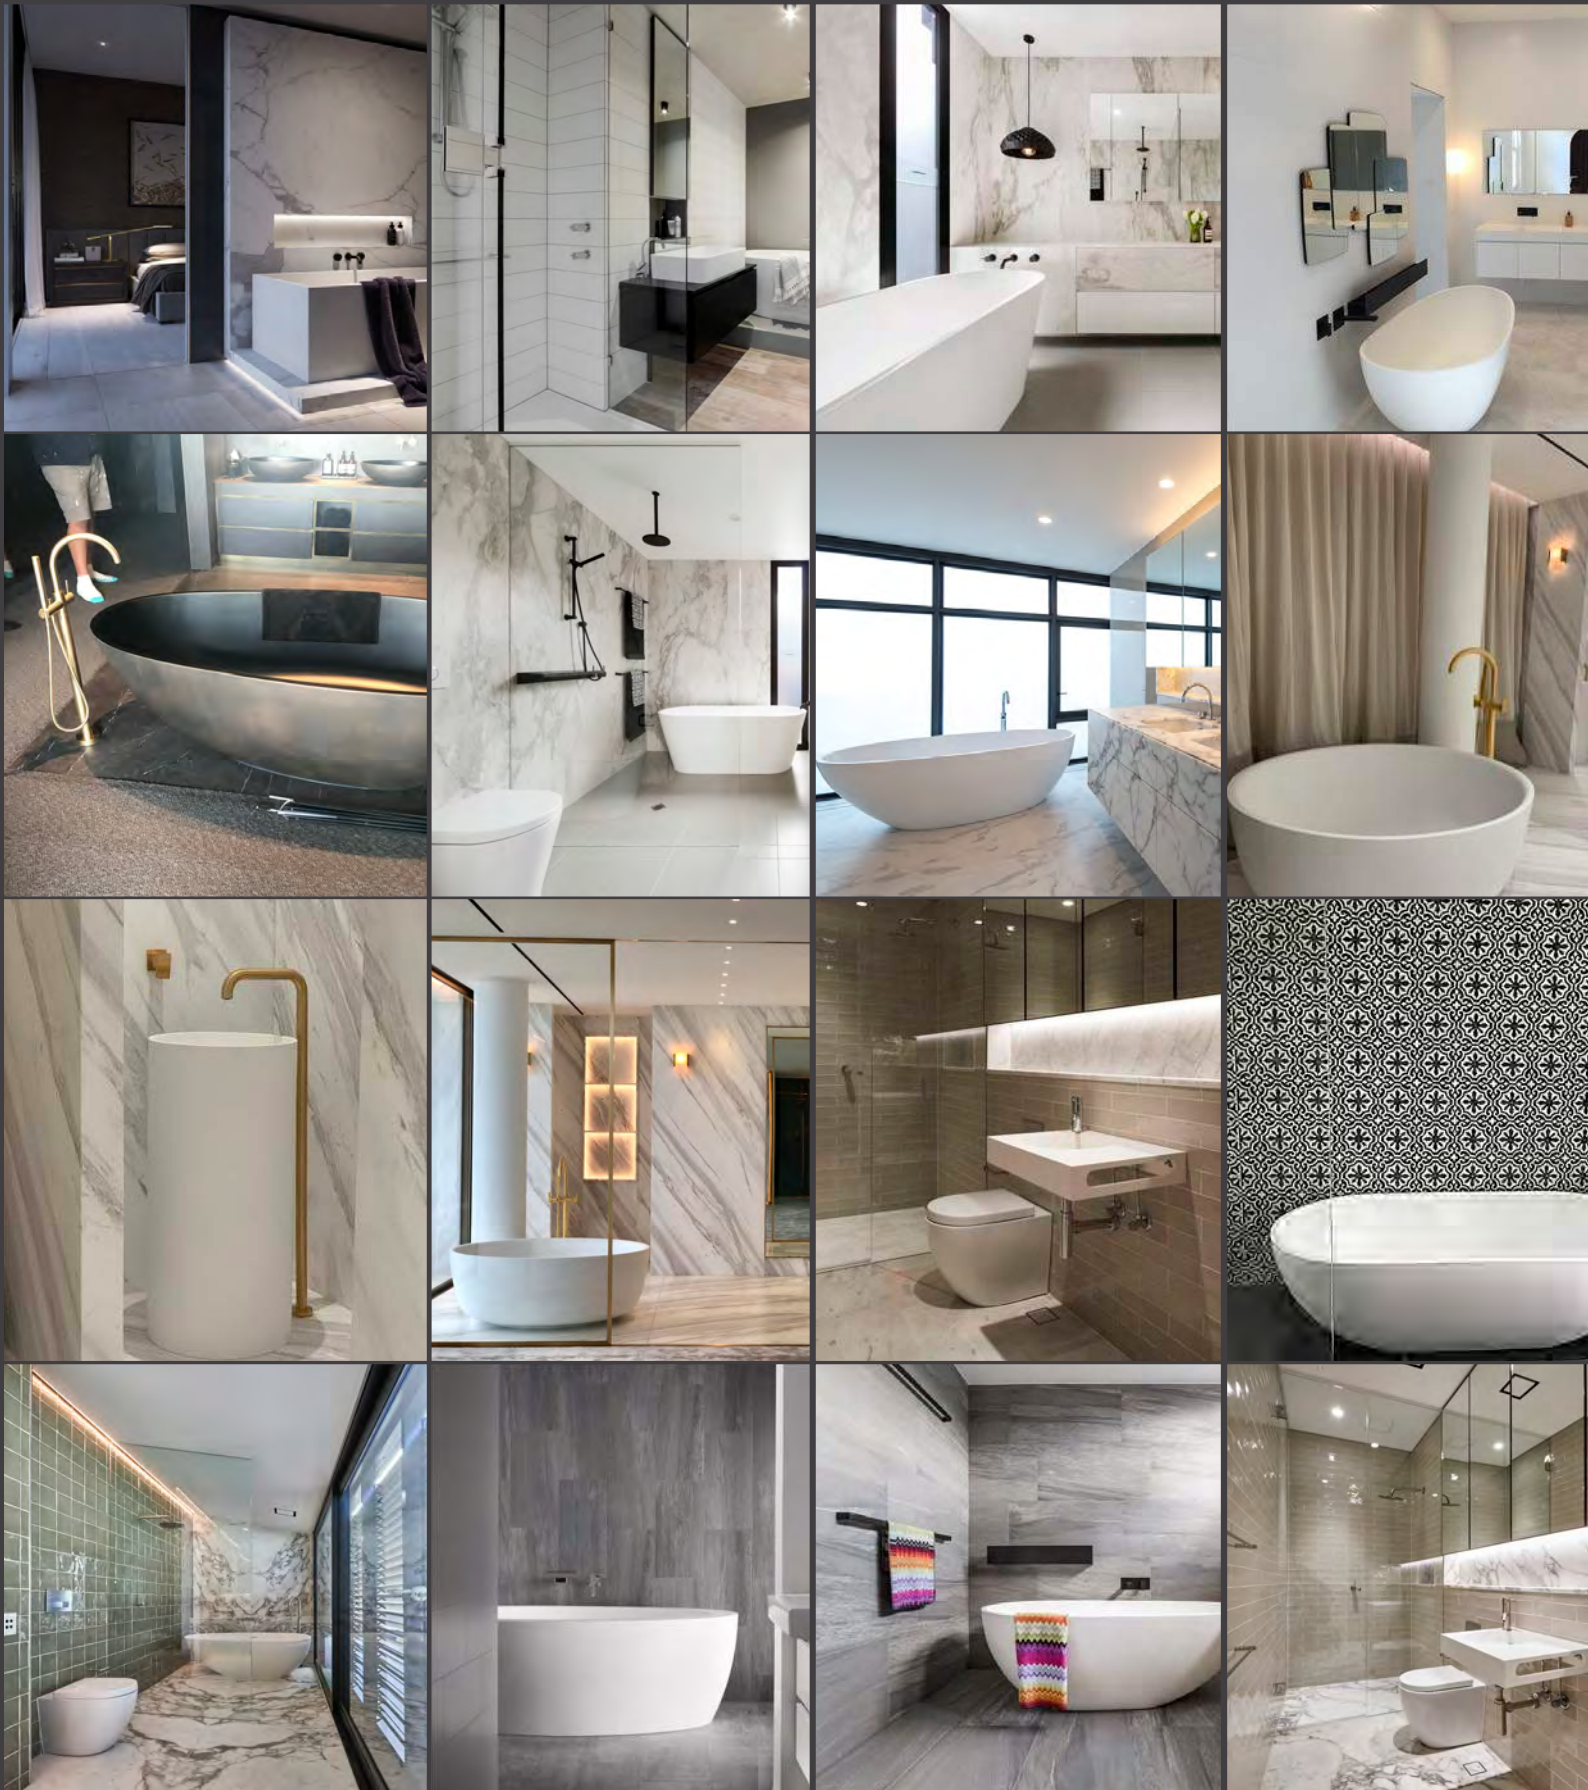

**SMN-01b**  
Stormtec65 Marc Newson Shower Grate  
Made to Length - Black

**STR-01** Rustic Bronze Wedge wire

**STR-02** Sunlit Brass Punched Slot

**STR-03** Bronze Punched Slot

**PARTNERS**

*Sussex*

**HYDROTHERM**  
TOWEL RAILS

# ACS

DESIGNER BATHROOMS