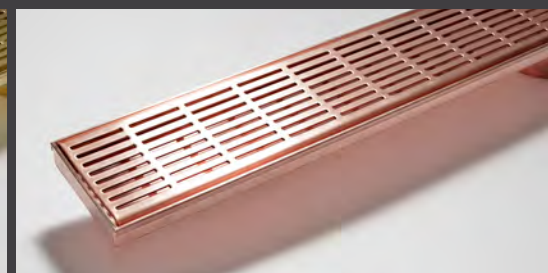

STR-03 Bronze Punched Slot