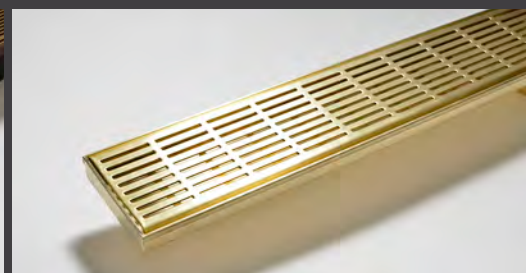

STR-02 Sunlit Brass Punched Slot