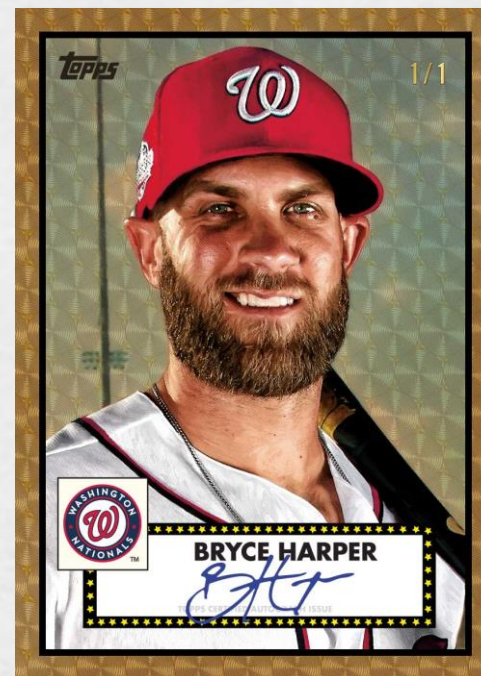

# THE TRANSCENDENT COLLECTION

NEW TO 2018

Topps Transcendent Collection will unveil innovative fresh content and 1-of-1 autograph cards in 2018.

Each box will feature either an Auto Patch or Cut Signature Relic Book Card, and an Autographed 1952 SuperFractor.

### 1983 Autograph Patch Card **NEW!**

Featured in the iconic 1983 design, each card will feature an autograph and a patch, in a gold framed. All cards are numbered 1-of-1!

### Autographed 1952 SuperFractor **NEW!**

1-of-1 SuperFractor autographed cards in the 1952 Topps design.

1983 Autograph Patch Card

1952 SuperFractor Autograph Card