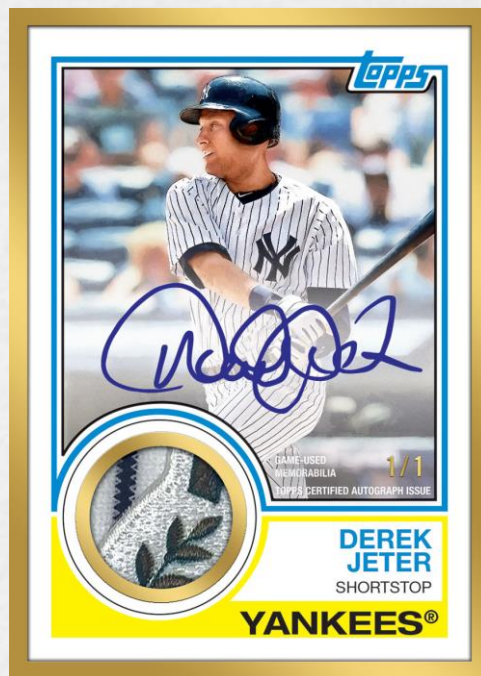

THE TRANSCENDENT COLLECTION

NEW TO 2018

Topps Transcendent Collection will unveil innovative fresh content and 1-of-1 autograph cards in 2018.

Each box will feature either an Auto Patch or Cut Signature Relic Book Card, and an Autographed 1952 SuperFractor.

1983 Autograph Patch Card **NEW!**

Featured in the iconic 1983 design, each card will feature an autograph and a patch, in a gold framed. All cards are numbered 1-of-1!

Autographed 1952 SuperFractor **NEW!**

1-of-1 SuperFractor autographed cards in the 1952 Topps design.

1983 Autograph Patch Card