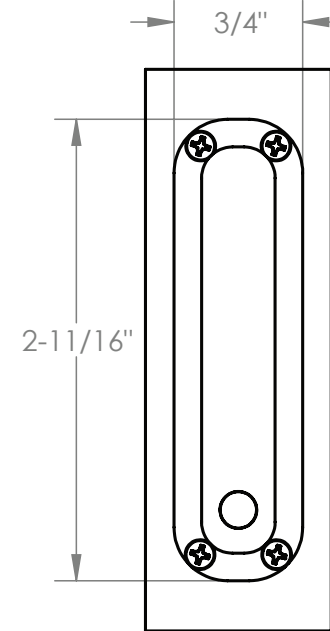

**MODERN RECTANGULAR BARN DOOR PRIVACY LOCKS - FLUSH PULL WITH INTEGRATED STRIKE**

side view

back view

top view

\*Note: For general info only. Not drawn to scale. Do not use as a drilling template.

REV. 2-4-2020

# MODERN RECTANGULAR BARN DOOR PRIVACY LOCKS - STRIKE

side view

back view

top view

\*Note: For general info only. Not drawn to scale. Do not use as a drilling template.

REV. 2-4-2020

**MODERN RECTANGULAR BARN DOOR PRIVACY LOCKS - SURFACE MOUNT BOLT COVER**

\*Note: For general info only. Not drawn to scale. Do not use as a drilling template.

REV. 2-4-2020

**MODERN RECTANGULAR BARN DOOR PRIVACY LOCKS - SURFACE MOUNT BOLT BASE**

\*Note: For general info only. Not drawn to scale. Do not use as a drilling template.

REV. 2-4-2020

**MODERN RECTANGULAR BARN DOOR PRIVACY LOCKS - SURFACE MOUNT BOLT BRACKET**

\*Note: For general info only. Not drawn to scale. Do not use as a drilling template.

REV. 2-4-2020