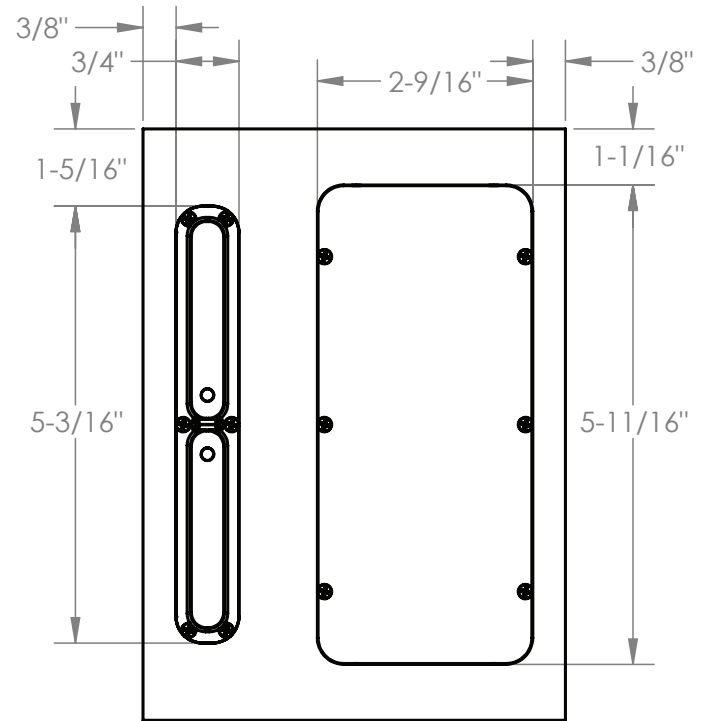

**MODERN RECTANGULAR BARN DOOR PRIVACY LOCKS - FLUSH PULL WITH INTEGRATED STRIKE**

side view

back view

top view

\*Note: For general info only. Not drawn to scale. Do not use as a drilling template.

REV. 2-4-2020

# MODERN RECTANGULAR BARN DOOR PRIVACY LOCKS - STRIKE

side view

back view

top view

\*Note: For general info only. Not drawn to scale. Do not use as a drilling template.

REV. 2-4-2020

**MODERN RECTANGULAR BARN DOOR PRIVACY LOCKS - SURFACE MOUNT BOLT COVER**

\*Note: For general info only. Not drawn to scale. Do not use as a drilling template.

REV. 2-4-2020

**MODERN RECTANGULAR BARN DOOR PRIVACY LOCKS - SURFACE MOUNT BOLT BASE**

\*Note: For general info only. Not drawn to scale. Do not use as a drilling template.

REV. 2-4-2020

**MODERN RECTANGULAR BARN DOOR PRIVACY LOCKS - SURFACE MOUNT BOLT BRACKET**

\*Note: For general info only. Not drawn to scale. Do not use as a drilling template.

REV. 2-4-2020