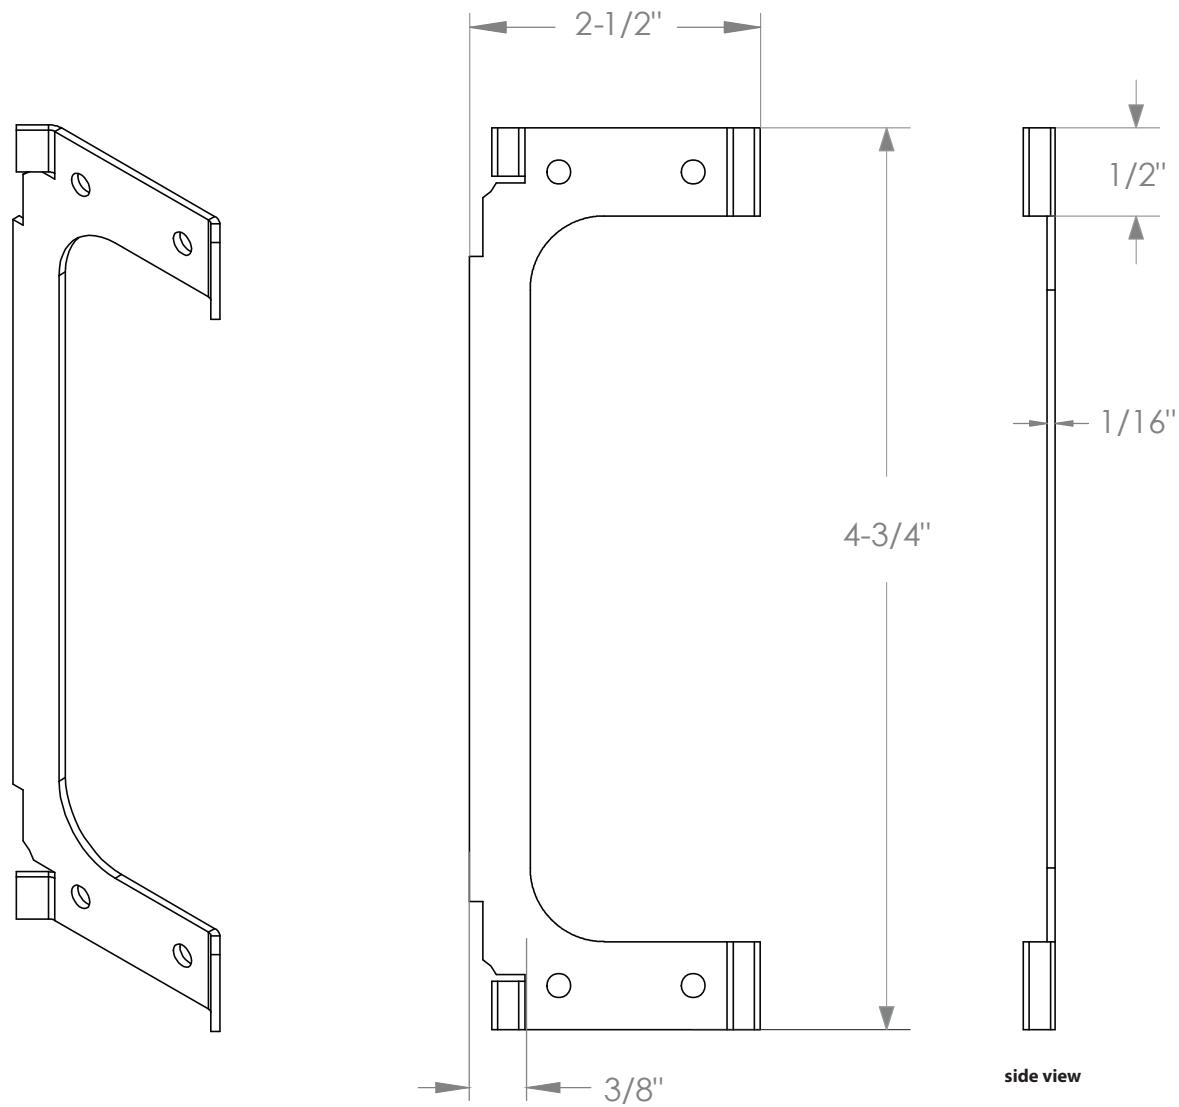

**MODERN RECTANGULAR BARN DOOR PRIVACY LOCKS - FLUSH PULL WITH INTEGRATED STRIKE**

side view

back view

top view

\*Note: For general info only. Not drawn to scale. Do not use as a drilling template.

REV. 2-4-2020

# MODERN RECTANGULAR BARN DOOR PRIVACY LOCKS - STRIKE

side view

back view

top view

\*Note: For general info only. Not drawn to scale. Do not use as a drilling template.

REV. 2-4-2020

**MODERN RECTANGULAR BARN DOOR PRIVACY LOCKS - SURFACE MOUNT BOLT COVER**

\*Note: For general info only. Not drawn to scale. Do not use as a drilling template.

REV. 2-4-2020

**MODERN RECTANGULAR BARN DOOR PRIVACY LOCKS - SURFACE MOUNT BOLT BASE**

\*Note: For general info only. Not drawn to scale. Do not use as a drilling template.

REV. 2-4-2020

**MODERN RECTANGULAR BARN DOOR PRIVACY LOCKS - SURFACE MOUNT BOLT BRACKET**

\*Note: For general info only. Not drawn to scale. Do not use as a drilling template.

REV. 2-4-2020