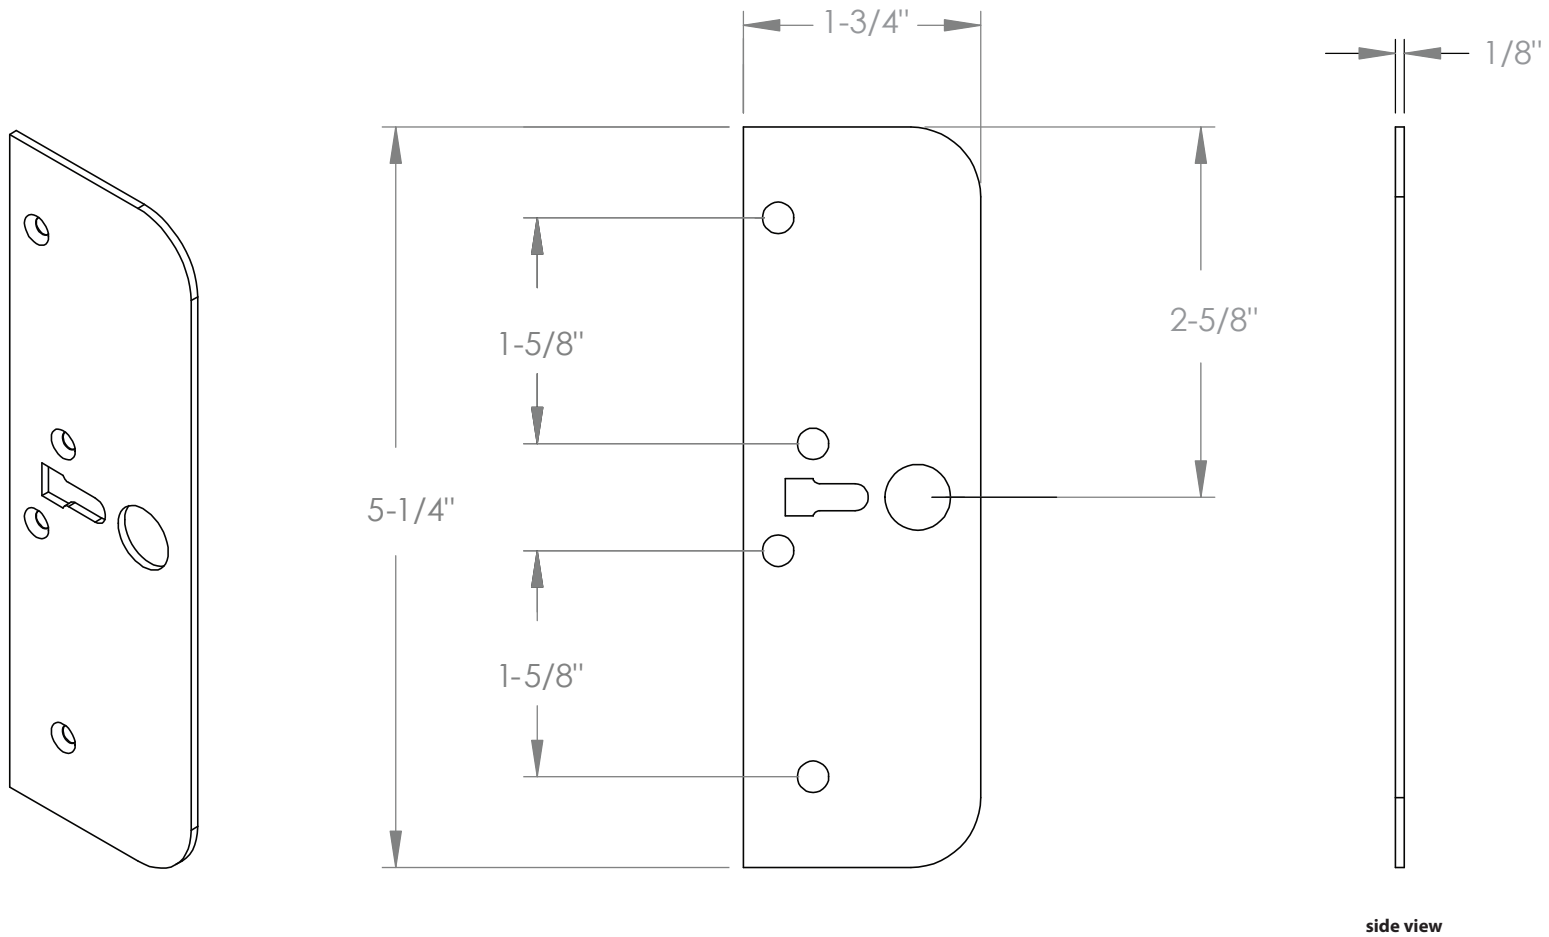

**MODERN RECTANGULAR BARN DOOR PRIVACY LOCKS - FLUSH PULL WITH INTEGRATED STRIKE**

side view

back view

top view

\*Note: For general info only. Not drawn to scale. Do not use as a drilling template.

REV. 2-4-2020

# MODERN RECTANGULAR BARN DOOR PRIVACY LOCKS - STRIKE

side view

back view

top view

\*Note: For general info only. Not drawn to scale. Do not use as a drilling template.

REV. 2-4-2020

**MODERN RECTANGULAR BARN DOOR PRIVACY LOCKS - SURFACE MOUNT BOLT COVER**

\*Note: For general info only. Not drawn to scale. Do not use as a drilling template.

REV. 2-4-2020

**MODERN RECTANGULAR BARN DOOR PRIVACY LOCKS - SURFACE MOUNT BOLT BASE**

\*Note: For general info only. Not drawn to scale. Do not use as a drilling template.

REV. 2-4-2020

**MODERN RECTANGULAR BARN DOOR PRIVACY LOCKS - SURFACE MOUNT BOLT BRACKET**

\*Note: For general info only. Not drawn to scale. Do not use as a drilling template.

REV. 2-4-2020