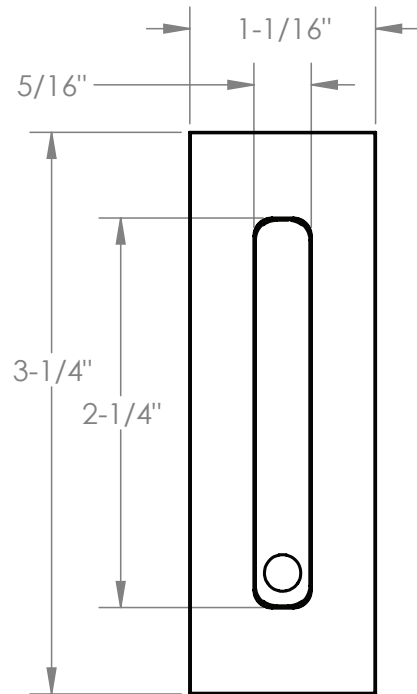

**MODERN RECTANGULAR BARN DOOR PRIVACY LOCKS - FLUSH PULL WITH INTEGRATED STRIKE**

side view

back view

top view

\*Note: For general info only. Not drawn to scale. Do not use as a drilling template.

REV. 2-4-2020

# MODERN RECTANGULAR BARN DOOR PRIVACY LOCKS - STRIKE

side view

back view

top view

\*Note: For general info only. Not drawn to scale. Do not use as a drilling template.

REV. 2-4-2020

**MODERN RECTANGULAR BARN DOOR PRIVACY LOCKS - SURFACE MOUNT BOLT COVER**

\*Note: For general info only. Not drawn to scale. Do not use as a drilling template.

REV. 2-4-2020

**MODERN RECTANGULAR BARN DOOR PRIVACY LOCKS - SURFACE MOUNT BOLT BASE**

\*Note: For general info only. Not drawn to scale. Do not use as a drilling template.

REV. 2-4-2020

**MODERN RECTANGULAR BARN DOOR PRIVACY LOCKS - SURFACE MOUNT BOLT BRACKET**

\*Note: For general info only. Not drawn to scale. Do not use as a drilling template.

REV. 2-4-2020