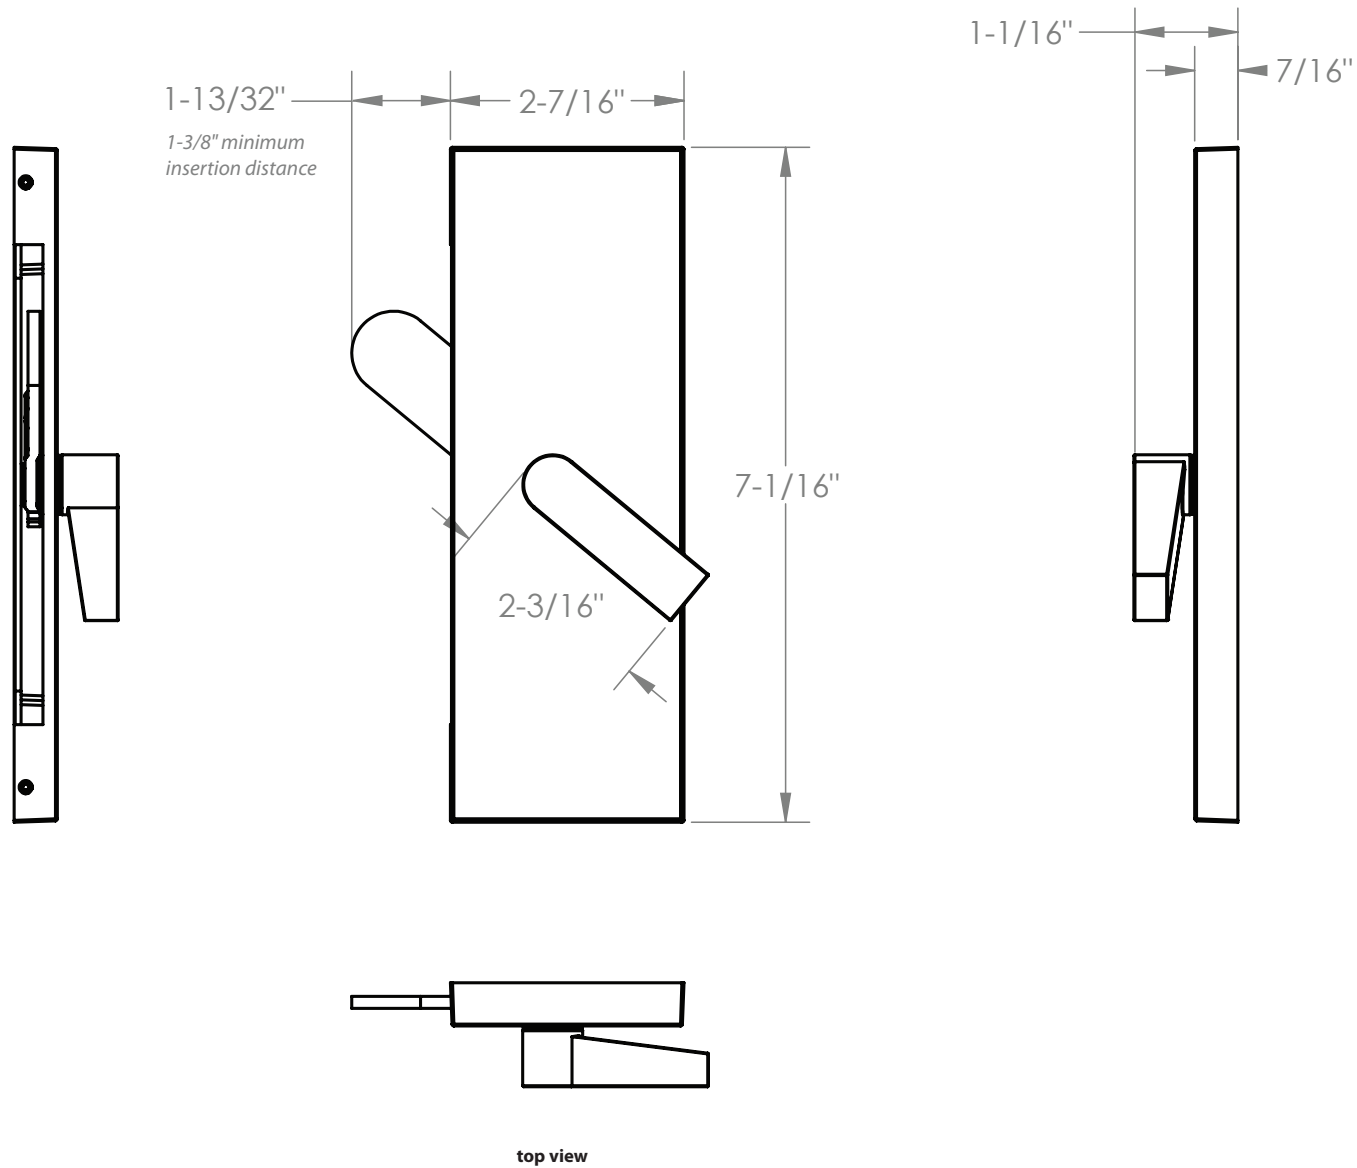

**MODERN RECTANGULAR BARN DOOR PRIVACY LOCKS - FLUSH PULL WITH INTEGRATED STRIKE**

side view

back view

top view

\*Note: For general info only. Not drawn to scale. Do not use as a drilling template.

REV. 2-4-2020

# MODERN RECTANGULAR BARN DOOR PRIVACY LOCKS - STRIKE

side view

back view

top view

\*Note: For general info only. Not drawn to scale. Do not use as a drilling template.

REV. 2-4-2020

**MODERN RECTANGULAR BARN DOOR PRIVACY LOCKS - SURFACE MOUNT BOLT COVER**

\*Note: For general info only. Not drawn to scale. Do not use as a drilling template.

REV. 2-4-2020

**MODERN RECTANGULAR BARN DOOR PRIVACY LOCKS - SURFACE MOUNT BOLT BASE**

\*Note: For general info only. Not drawn to scale. Do not use as a drilling template.

REV. 2-4-2020

**MODERN RECTANGULAR BARN DOOR PRIVACY LOCKS - SURFACE MOUNT BOLT BRACKET**

\*Note: For general info only. Not drawn to scale. Do not use as a drilling template.

REV. 2-4-2020