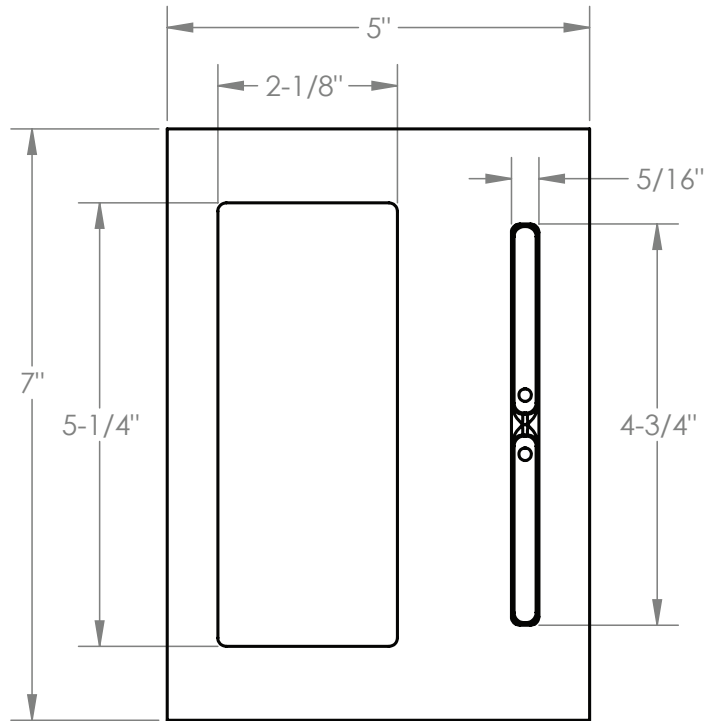

**MODERN RECTANGULAR BARN DOOR PRIVACY LOCKS - FLUSH PULL WITH INTEGRATED STRIKE**

side view

back view

top view

\*Note: For general info only. Not drawn to scale. Do not use as a drilling template.

REV. 2-4-2020

# MODERN RECTANGULAR BARN DOOR PRIVACY LOCKS - STRIKE

side view

back view

top view

\*Note: For general info only. Not drawn to scale. Do not use as a drilling template.

REV. 2-4-2020

**MODERN RECTANGULAR BARN DOOR PRIVACY LOCKS - SURFACE MOUNT BOLT COVER**

\*Note: For general info only. Not drawn to scale. Do not use as a drilling template.

REV. 2-4-2020

**MODERN RECTANGULAR BARN DOOR PRIVACY LOCKS - SURFACE MOUNT BOLT BASE**

\*Note: For general info only. Not drawn to scale. Do not use as a drilling template.

REV. 2-4-2020

**MODERN RECTANGULAR BARN DOOR PRIVACY LOCKS - SURFACE MOUNT BOLT BRACKET**

\*Note: For general info only. Not drawn to scale. Do not use as a drilling template.

REV. 2-4-2020