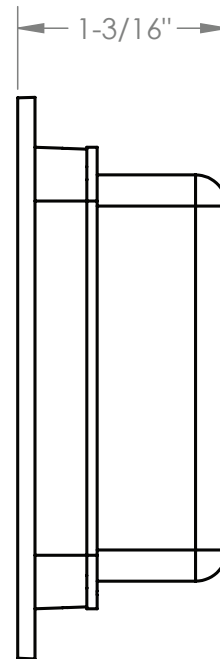

**MODERN RECTANGULAR BARN DOOR PRIVACY LOCKS - FLUSH PULL WITH INTEGRATED STRIKE**

side view

back view

top view

\*Note: For general info only. Not drawn to scale. Do not use as a drilling template.

REV. 2-4-2020

# MODERN RECTANGULAR BARN DOOR PRIVACY LOCKS - STRIKE

side view

back view

top view

\*Note: For general info only. Not drawn to scale. Do not use as a drilling template.

REV. 2-4-2020

**MODERN RECTANGULAR BARN DOOR PRIVACY LOCKS - SURFACE MOUNT BOLT COVER**

\*Note: For general info only. Not drawn to scale. Do not use as a drilling template.

REV. 2-4-2020

**MODERN RECTANGULAR BARN DOOR PRIVACY LOCKS - SURFACE MOUNT BOLT BASE**

\*Note: For general info only. Not drawn to scale. Do not use as a drilling template.

REV. 2-4-2020

**MODERN RECTANGULAR BARN DOOR PRIVACY LOCKS - SURFACE MOUNT BOLT BRACKET**

\*Note: For general info only. Not drawn to scale. Do not use as a drilling template.

REV. 2-4-2020