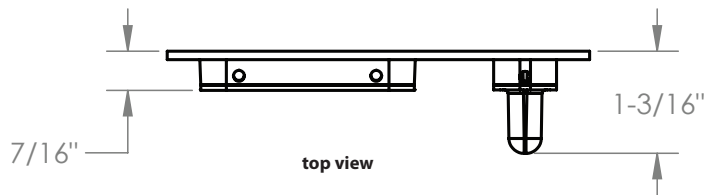

**MODERN RECTANGULAR BARN DOOR PRIVACY LOCKS - FLUSH PULL WITH INTEGRATED STRIKE**

side view

back view

top view

\*Note: For general info only. Not drawn to scale. Do not use as a drilling template.

REV. 2-4-2020

# MODERN RECTANGULAR BARN DOOR PRIVACY LOCKS - STRIKE

side view

back view

top view

\*Note: For general info only. Not drawn to scale. Do not use as a drilling template.

REV. 2-4-2020

**MODERN RECTANGULAR BARN DOOR PRIVACY LOCKS - SURFACE MOUNT BOLT COVER**

\*Note: For general info only. Not drawn to scale. Do not use as a drilling template.

REV. 2-4-2020

**MODERN RECTANGULAR BARN DOOR PRIVACY LOCKS - SURFACE MOUNT BOLT BASE**

\*Note: For general info only. Not drawn to scale. Do not use as a drilling template.

REV. 2-4-2020

**MODERN RECTANGULAR BARN DOOR PRIVACY LOCKS - SURFACE MOUNT BOLT BRACKET**

\*Note: For general info only. Not drawn to scale. Do not use as a drilling template.

REV. 2-4-2020