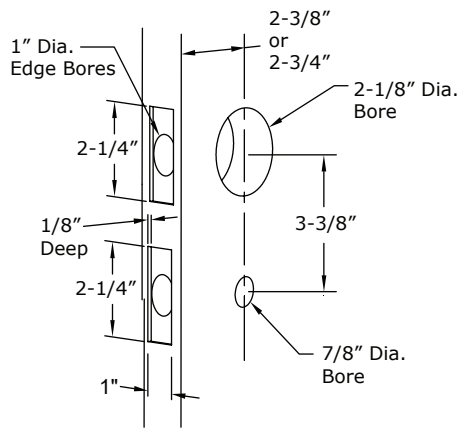

Installation Guide - Thumbturn Privacy Non-Keyed Style

Door Prep

SEE INSTALLATION TEMPLATE

Door Prep for Victoria Plate

SEE INSTALLATION TEMPLATE

Door Jam

Door Jam for Victoria Plate

Install Latches

Outside

TAILPIECE HORIZONTAL

Inside