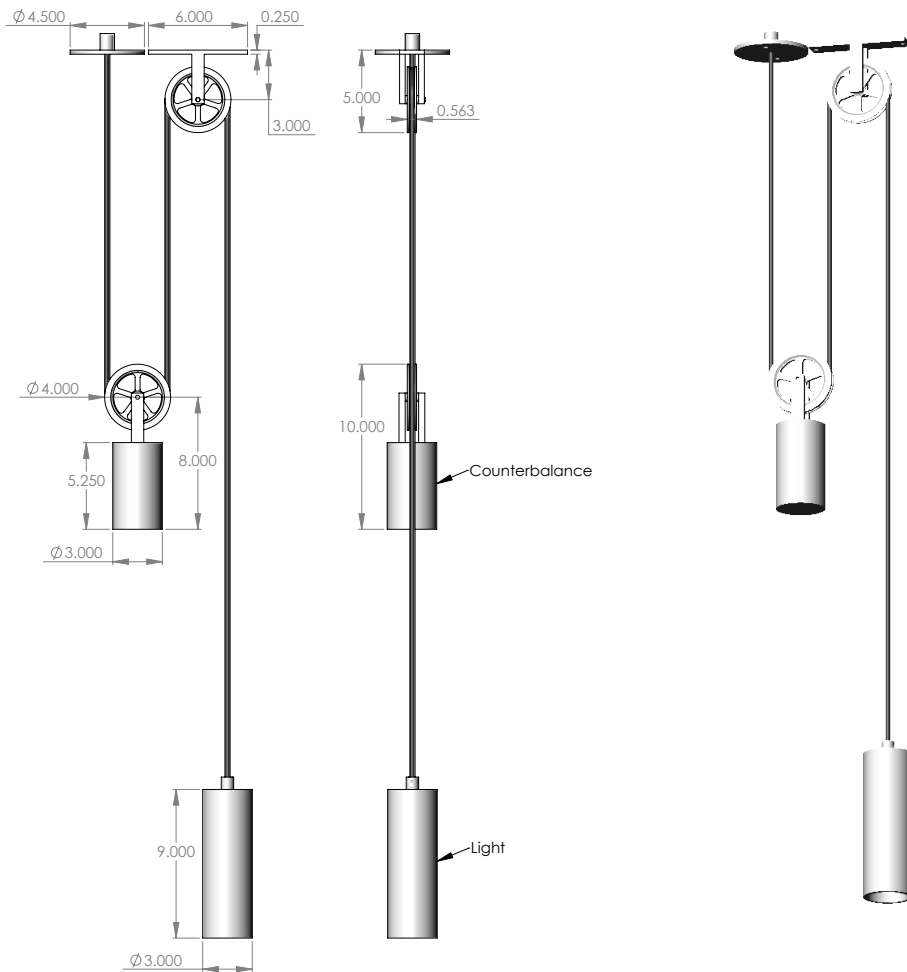

Illustrations are for demonstration purposes only.

- PEND-2000
- Pulley light.
  - Specify cord length (average is 16' for 10' ceiling).
  - Total weight = 20 lbs.

## Pulley lights.

Pendant pulley light system is a single light with a counterweight.  
 Provide ceiling height and distance from floor to light.  
 Available in raw & blackened steel, brass, 10 bronze finishes, including polished. Please specify.  
 8W LED bulb is recommended.