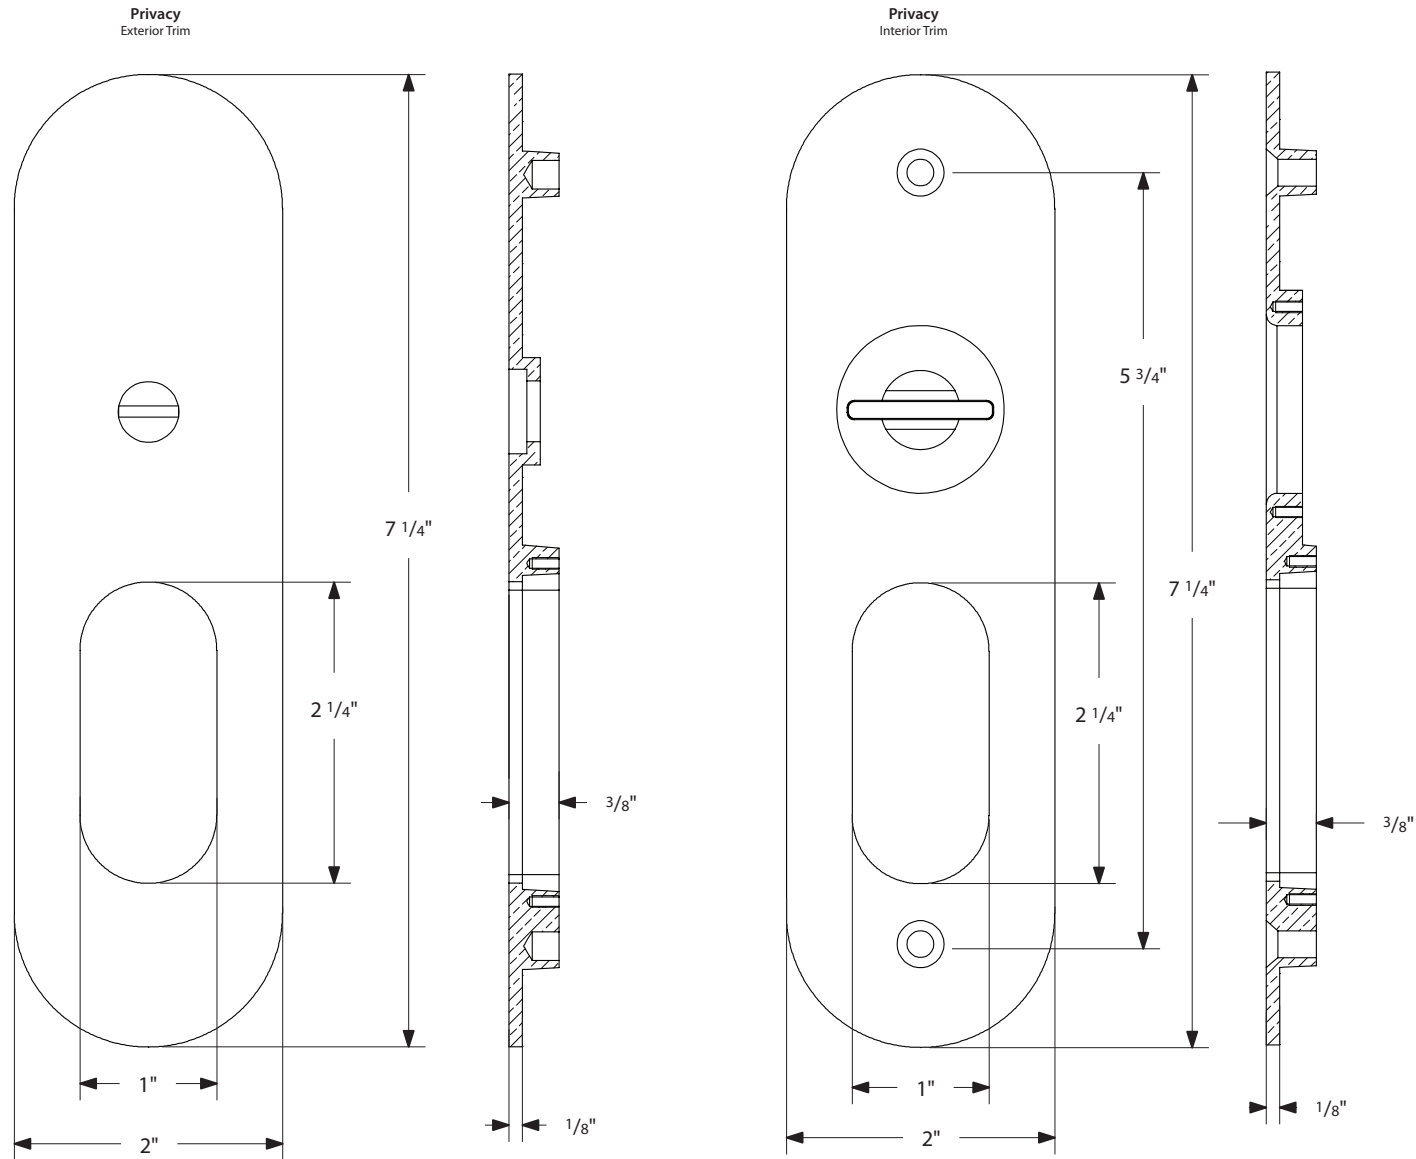

Narrow Oval Pocket Door Mortise Lock - Keyed Function

*NOTE: NOT DRAWN TO SCALE.

Narrow Oval Pocket Door Mortise Lock - Privacy Function

*NOTE: NOT DRAWN TO SCALE.

Narrow Oval Pocket Door Mortise Lock - Passage/Dummy Function

EMTEK®

*NOTE: NOT DRAWN TO SCALE.

2164, 2166 Rev. 08/08/2019

Pocket Door Mortise Lock Body