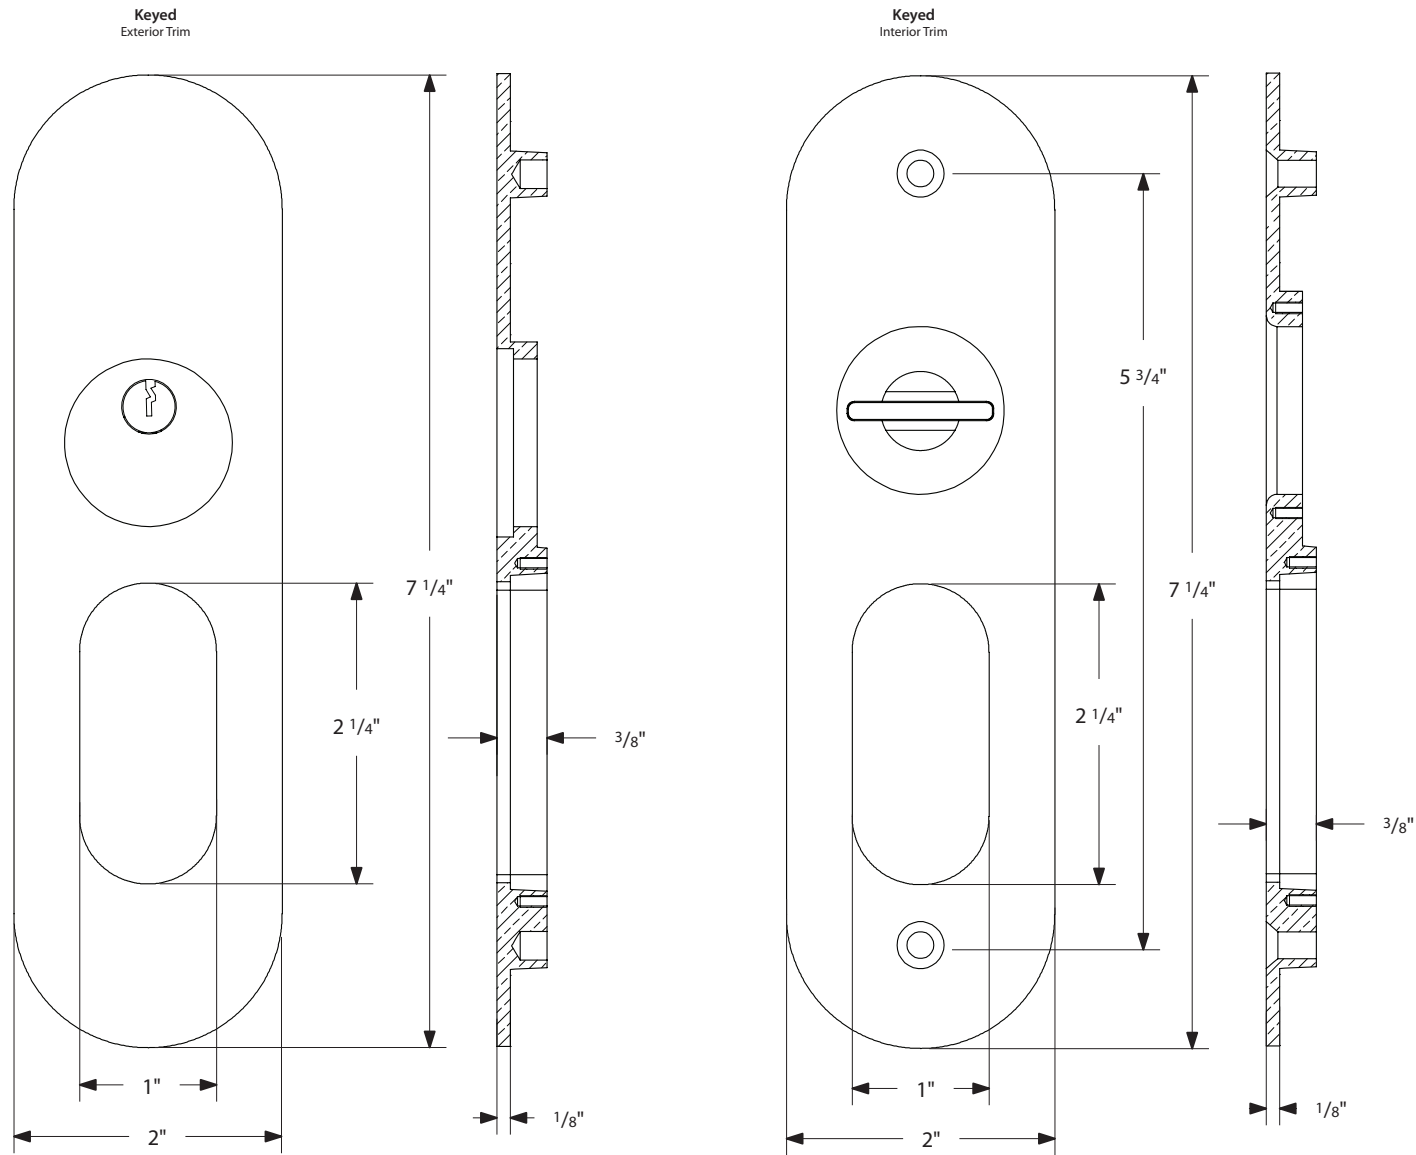

Narrow Oval Pocket Door Mortise Lock - Keyed Function

*NOTE: NOT DRAWN TO SCALE.

Narrow Oval Pocket Door Mortise Lock - Privacy Function

*NOTE: NOT DRAWN TO SCALE.

Narrow Oval Pocket Door Mortise Lock - Passage/Dummy Function

EMTEK®

*NOTE: NOT DRAWN TO SCALE.

2164, 2166 Rev. 08/08/2019

Pocket Door Mortise Lock Body