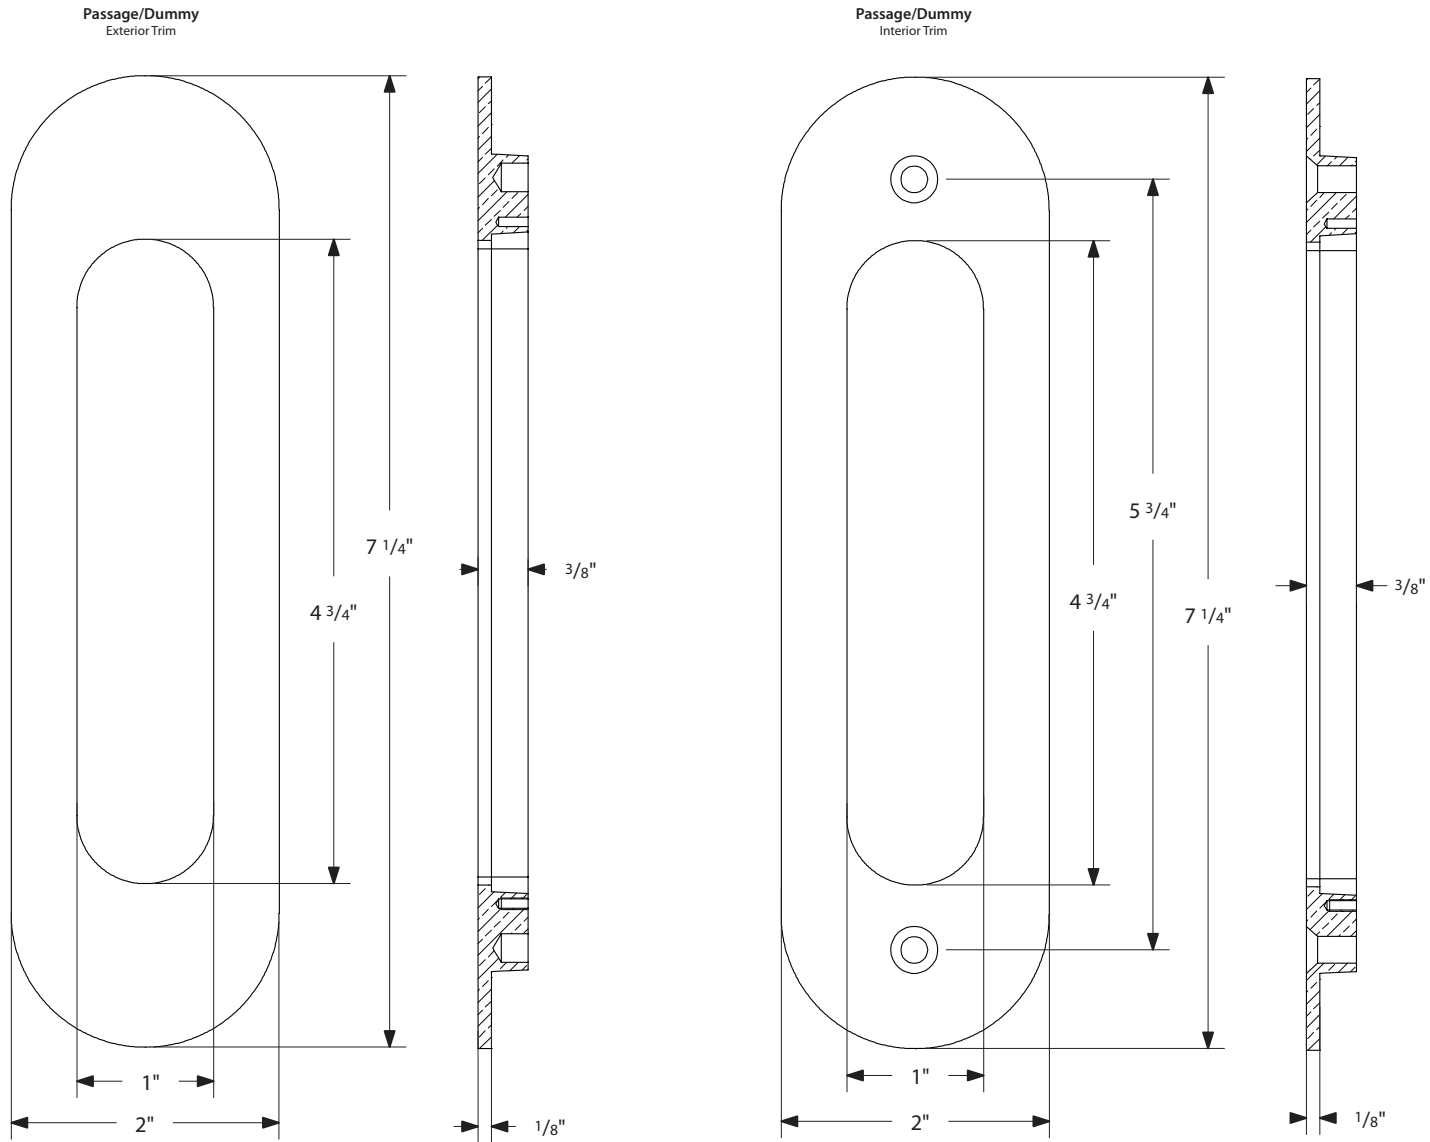

Narrow Oval Pocket Door Mortise Lock - Keyed Function

*NOTE: NOT DRAWN TO SCALE.

Narrow Oval Pocket Door Mortise Lock - Privacy Function

*NOTE: NOT DRAWN TO SCALE.

Narrow Oval Pocket Door Mortise Lock - Passage/Dummy Function

EMTEK®

*NOTE: NOT DRAWN TO SCALE.

2164, 2166 Rev. 08/08/2019

Pocket Door Mortise Lock Body