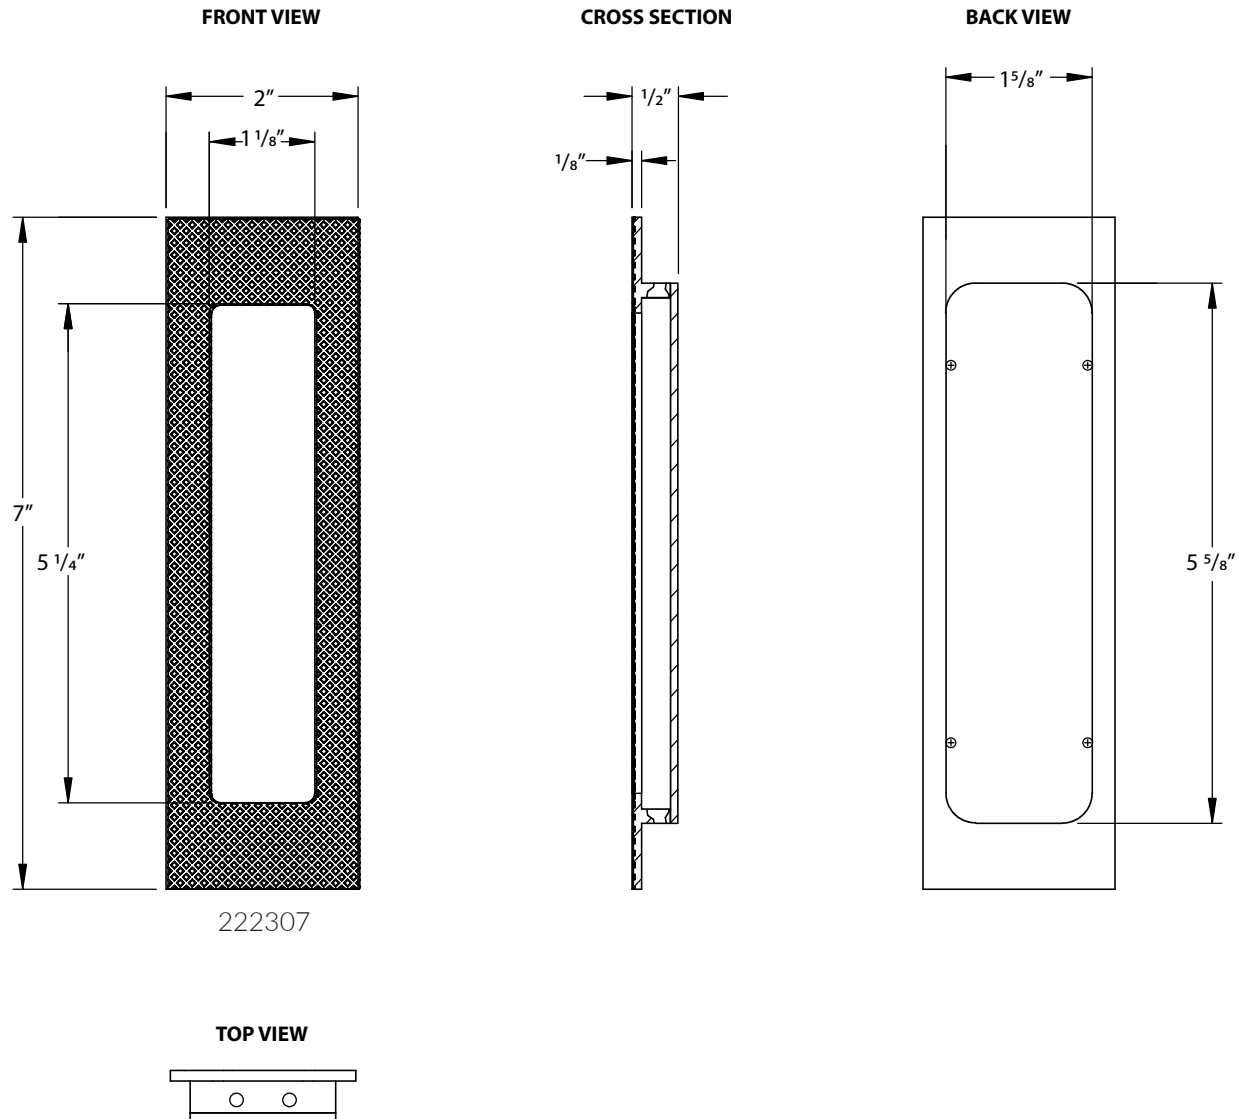

MODERN RECTANGULAR KNURLED FLUSH PULL WITH PLAIN POCKET - 7"

EMTEK®

* Note: For general info only. Not drawn to scale.
Do not use as a drilling template.

MODERN RECTANGULAR KNURLED FLUSH PULL WITH PLAIN POCKET - 4"

* Note: For general info only. Not drawn to scale.
Do not use as a drilling template.