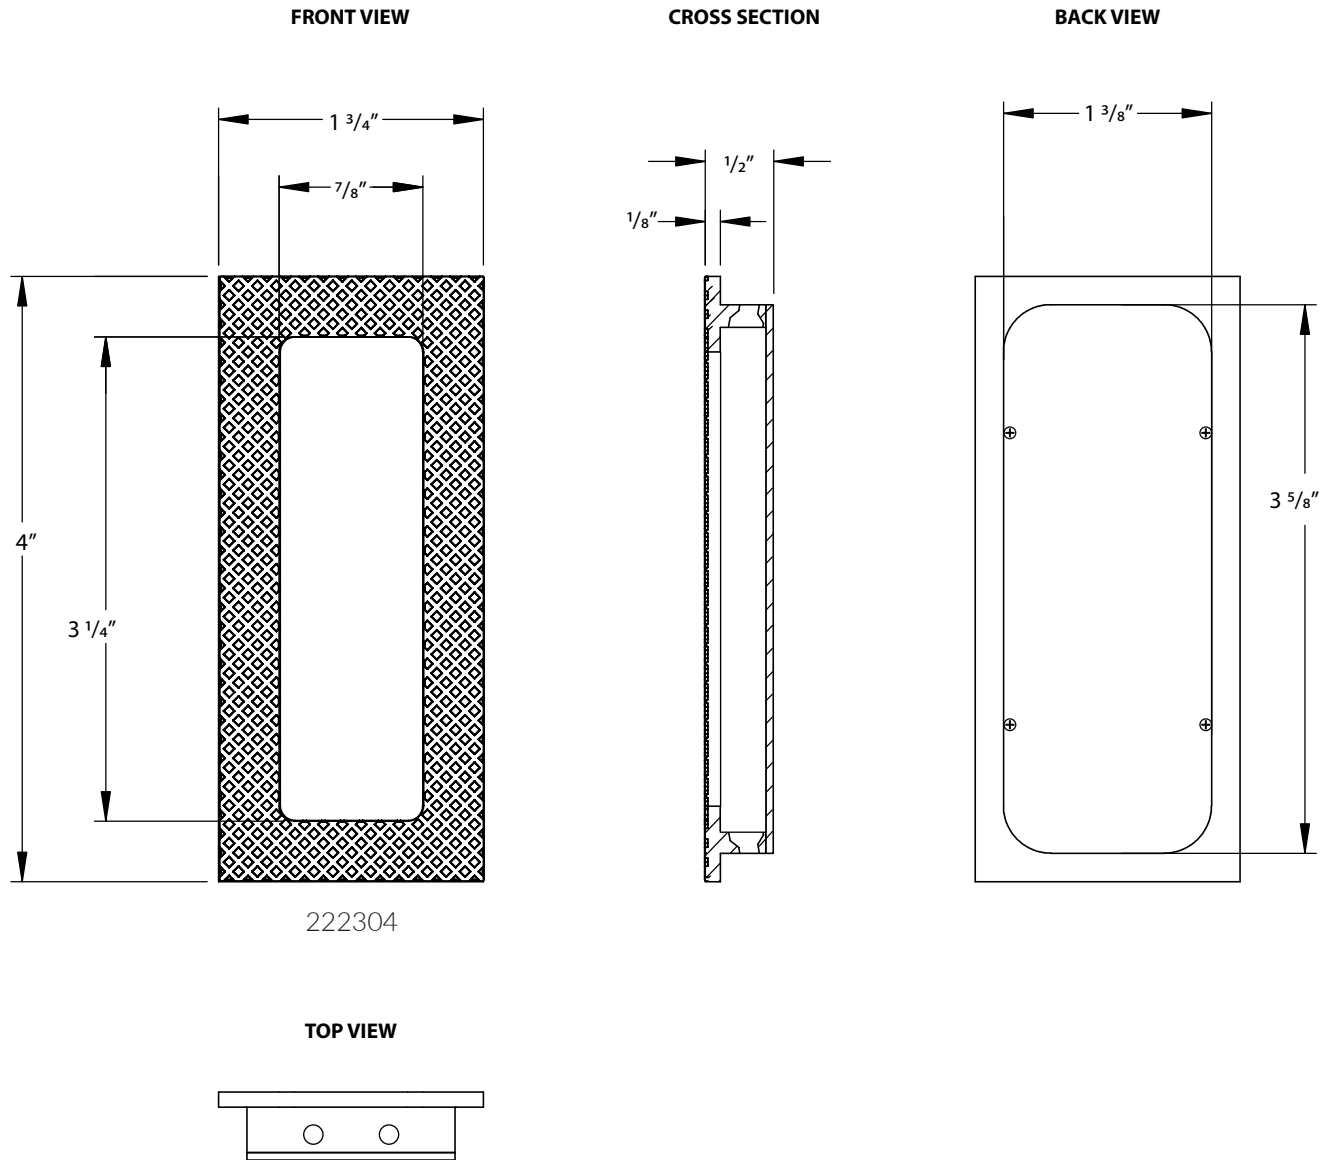

MODERN RECTANGULAR KNURLED FLUSH PULL WITH PLAIN POCKET - 7"

EMTEK®

* Note: For general info only. Not drawn to scale.
Do not use as a drilling template.

MODERN RECTANGULAR KNURLED FLUSH PULL WITH PLAIN POCKET - 4"

* Note: For general info only. Not drawn to scale.
Do not use as a drilling template.