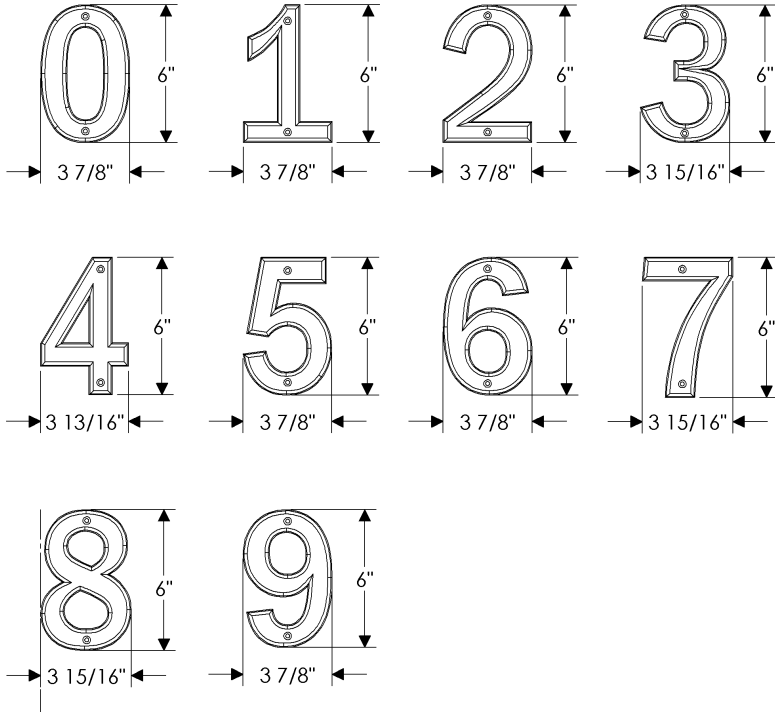

ROCKY MOUNTAIN®

H A R D W A R E

3 7/8" x 6" House Numbers