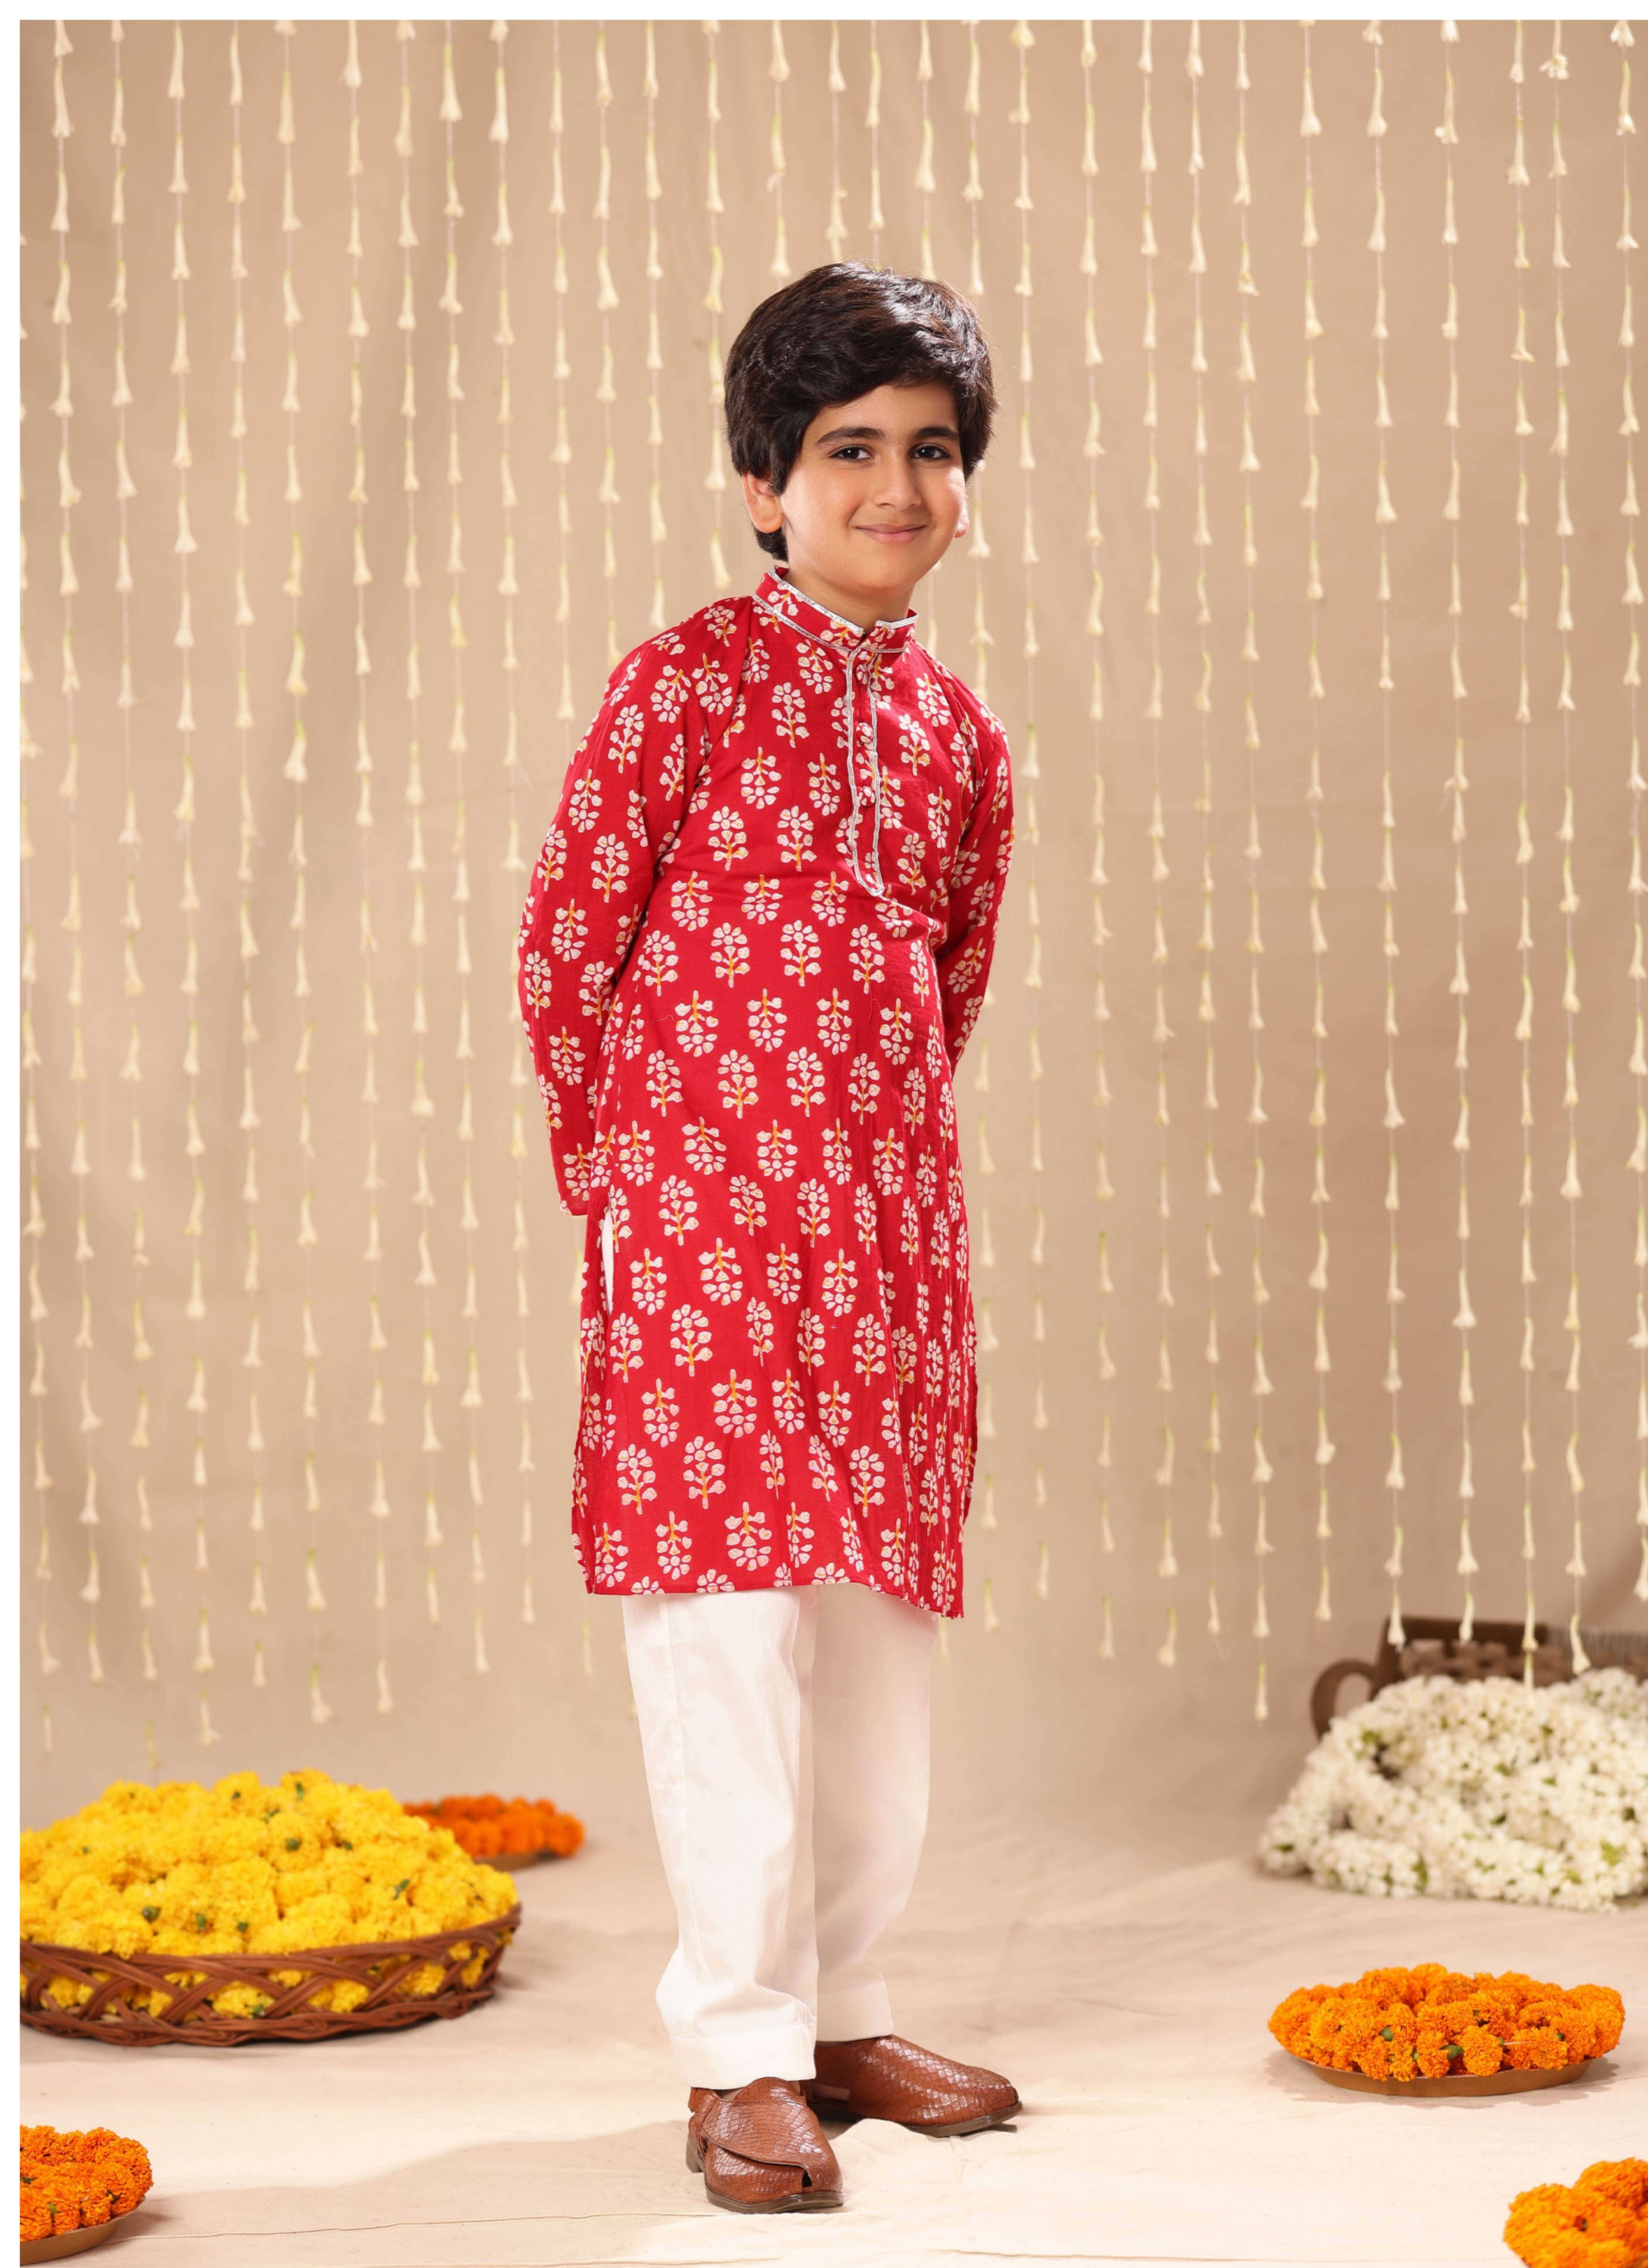

Size Chart (Boys)

Age	Top Length	Full Chest	Bottom Length	Full Waist	Shoulder Length
2-3 Years	16	26	22	9.5	12
3-4 Years	17.5	27	24	10.5	13.5
4-5 Years	18	28	26	11	14
5-6 Years	19	29	28	11.5	15
6-7 Years	22	30	29.5	12	16
7-8 Years	22.5	31	30.5	12.5	16.5
8-9 Years	23	32	31	13	17
9-10 Years	23.5	33	33	13.5	17.5
10-11 Years	24	34	35	14	18
11-12 Years	25	35	37	14.5	19
12-13 Years	26	35	38	15	20
13-14 Years	27	36	40	16	22

The above measurements (Inches) are standard body measurements

© LittleCheer GN Apparels Pvt Ltd
GST NO : 07AAJCG1072A1Z3
All Rights Reserved 2023