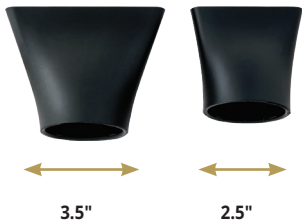

2 Concentrator Attachments

5-STAR SERIES

BARBER DRYER

56962

- Ionic technology with tourmaline grill for faster drying
- Retro-chrome finish for a stylish Professional look
- Immediate Cool Shot Effect for holding styles in place
- Powerful Air Flow to accommodate all types of hair
- 2 concentrator attachments

$110⁹⁵

reg. $139.95