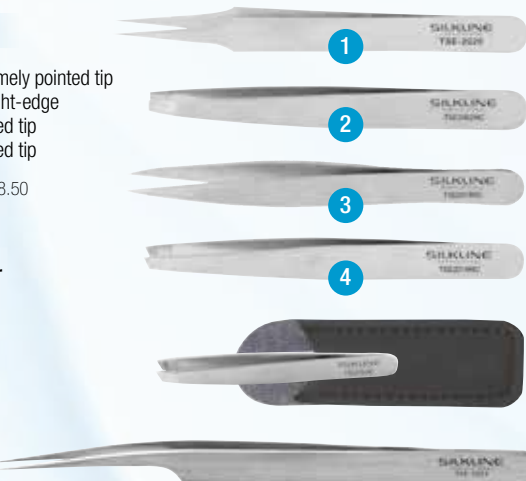

\$10.99 reg. \$14

CSE2060NC

Stainless steel nail cutter

- ▶ Extremely sharp blade cuts artificial nails to the desired length in one clean slice
- ▶ Curved hollow guide

\$11.99 reg. \$16

FACIAL IMPLEMENT

ESE2023NC

Comedo extractor

\$9.99 reg. \$13

TWEEZERS

- 1) **TSE2020NC** Extremely pointed tip
- 2) **TSE2062NC** Straight-edge
- 3) **TSE2018NC** Pointed tip
- 4) **TSE2019NC** Slanted tip

\$6.99 each reg. \$8.50

TSE2079SNC

Slanted mini tweezer with pouch

\$5.99 reg. \$8

TSE2024NC

Angled eyelash extension tweezer

\$8.99 reg. \$10.50

BIRCHWOOD STICKS

SLMS7C

7" sticks