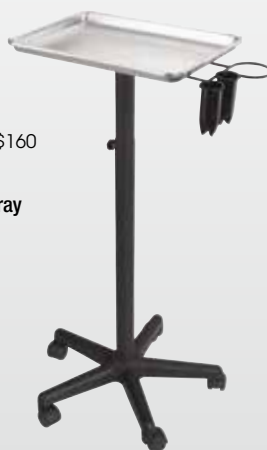

Deluxe trolleys
▶ 5 sliding trays. 2 trays can be clipped on the sides of the top shelf
▶ Removable hairdryer holder
▶ 6 integrated accessory holders on the top shelf
▶ Fully assembled
▶ Wheels rotate 360°
▶ Height: 34" (86 cm)
▶ Width: 15.5" (39 cm)
▶ Depth: 17" (43 cm)

BES873UCC
\$199.99 reg. \$240

BES874LUCC (LOCKABLE)
\$229.99 reg. \$260

LOCKING FEATURE

TRAYS

99⁹⁹ reg. \$120
BESYS13UCC
Foldable tray
▶ Chemical proof
▶ Tray size: 14.5" x 13.5"
▶ Wheels rotate 360°

139⁹⁹ reg. \$160
BESYS11UCC
Compact aluminum tray
▶ With integrated appliances holder
▶ Adjustable height
▶ Tray size: 13" x 18"
▶ Wheels rotate 360°

199⁹⁹ reg. \$220
BES883UCC
Saddle seat stool
▶ Adjustable height from 26.8" to 35.4"
▶ Wheels rotate 360°

SMART STEP®

PREMIUM SALON & BARBER MATS

- ▶ Unmatched comfort, support and durability
- ▶ Beveled edges will never curl up
- ▶ Will not separate, bubble, or delaminate
- ▶ Light weight with non-slip top & bottom
- ▶ Easy to maintain, clean, and disinfect
- ▶ Clear coated, thus repelling dirt, stains, hair color, and is easy to sweep
- ▶ Effectively suspends the body weight
- ▶ One-piece polyurethane construction