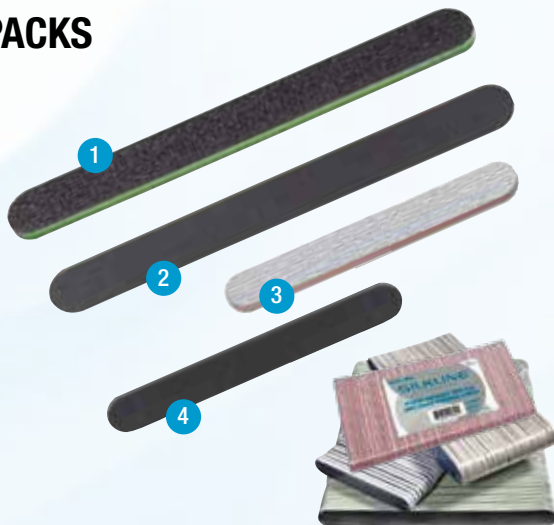

BLOCKS & BUFFERS

DBL-15SLIMC

- Double-sided slim buffing block
- Grit: 120/120
- Size: 2.9" x 1.3" x 0.5"

$5.99 /bag of 10 reg. $6.90