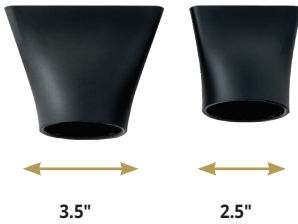

## PEANUT TRIMMERS

56100 / 56354 / 56115

- 4 inches
- 4 ounces
- Rotary motor
- 4 Guides
- Fits Blade #52070 (White) or #52071 (Black)
- Made in USA

**\$99<sup>95</sup>** each

2 Concentrator Attachments

5-STAR  SERIES