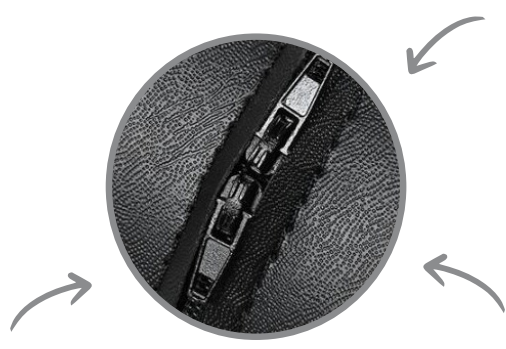

INFASHION Booster Seat for Washing Station

AET965

- Made from premium synthetic leather
- Ultra resistant and durable
- Suitable for most washing station

Dimensions: 19" x 15.8" x 3.1" (48 x 40 x 8cm)