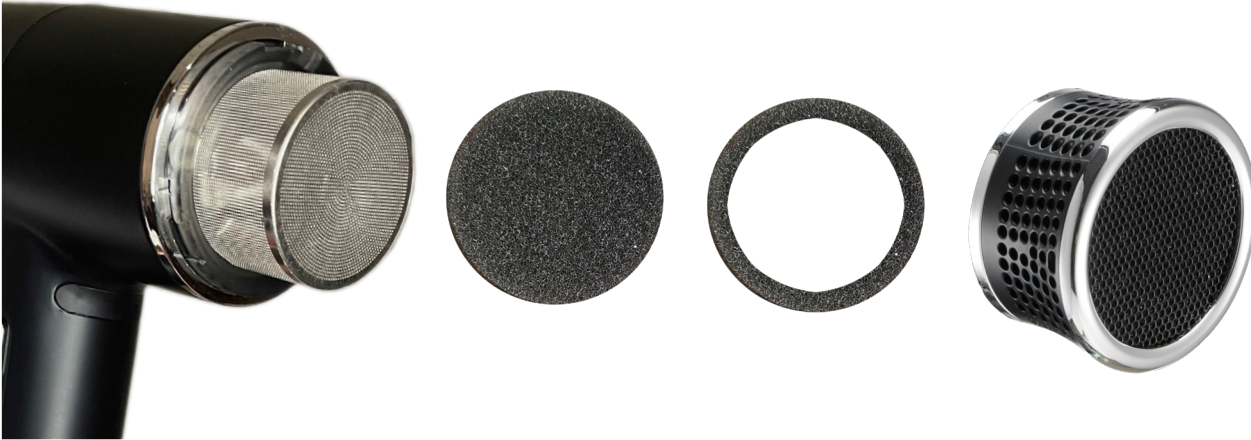

PROFESSIONAL HIGH SPEED BRUSHLESS DRYER

GENIUS 3D PROTECTED REMOVABLE FILTER

INCLUDED IN YOUR PACKAGE