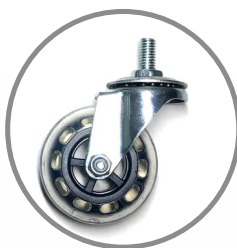

INFASHION Towel Trolley Basket

AET932

- Sturdy construction with Stainless steel rods on 4 sides
- Large capacity bag to store your dirty towels
- All sides are equipped with Velcro to firmly fix bag
- Easily removable, pull ties to close the bag
- Smooth Rollerblade Style Wheels
- Compact design

Dimensions: 12.5" x 15" x 30" (32 x 38 x 76cm)