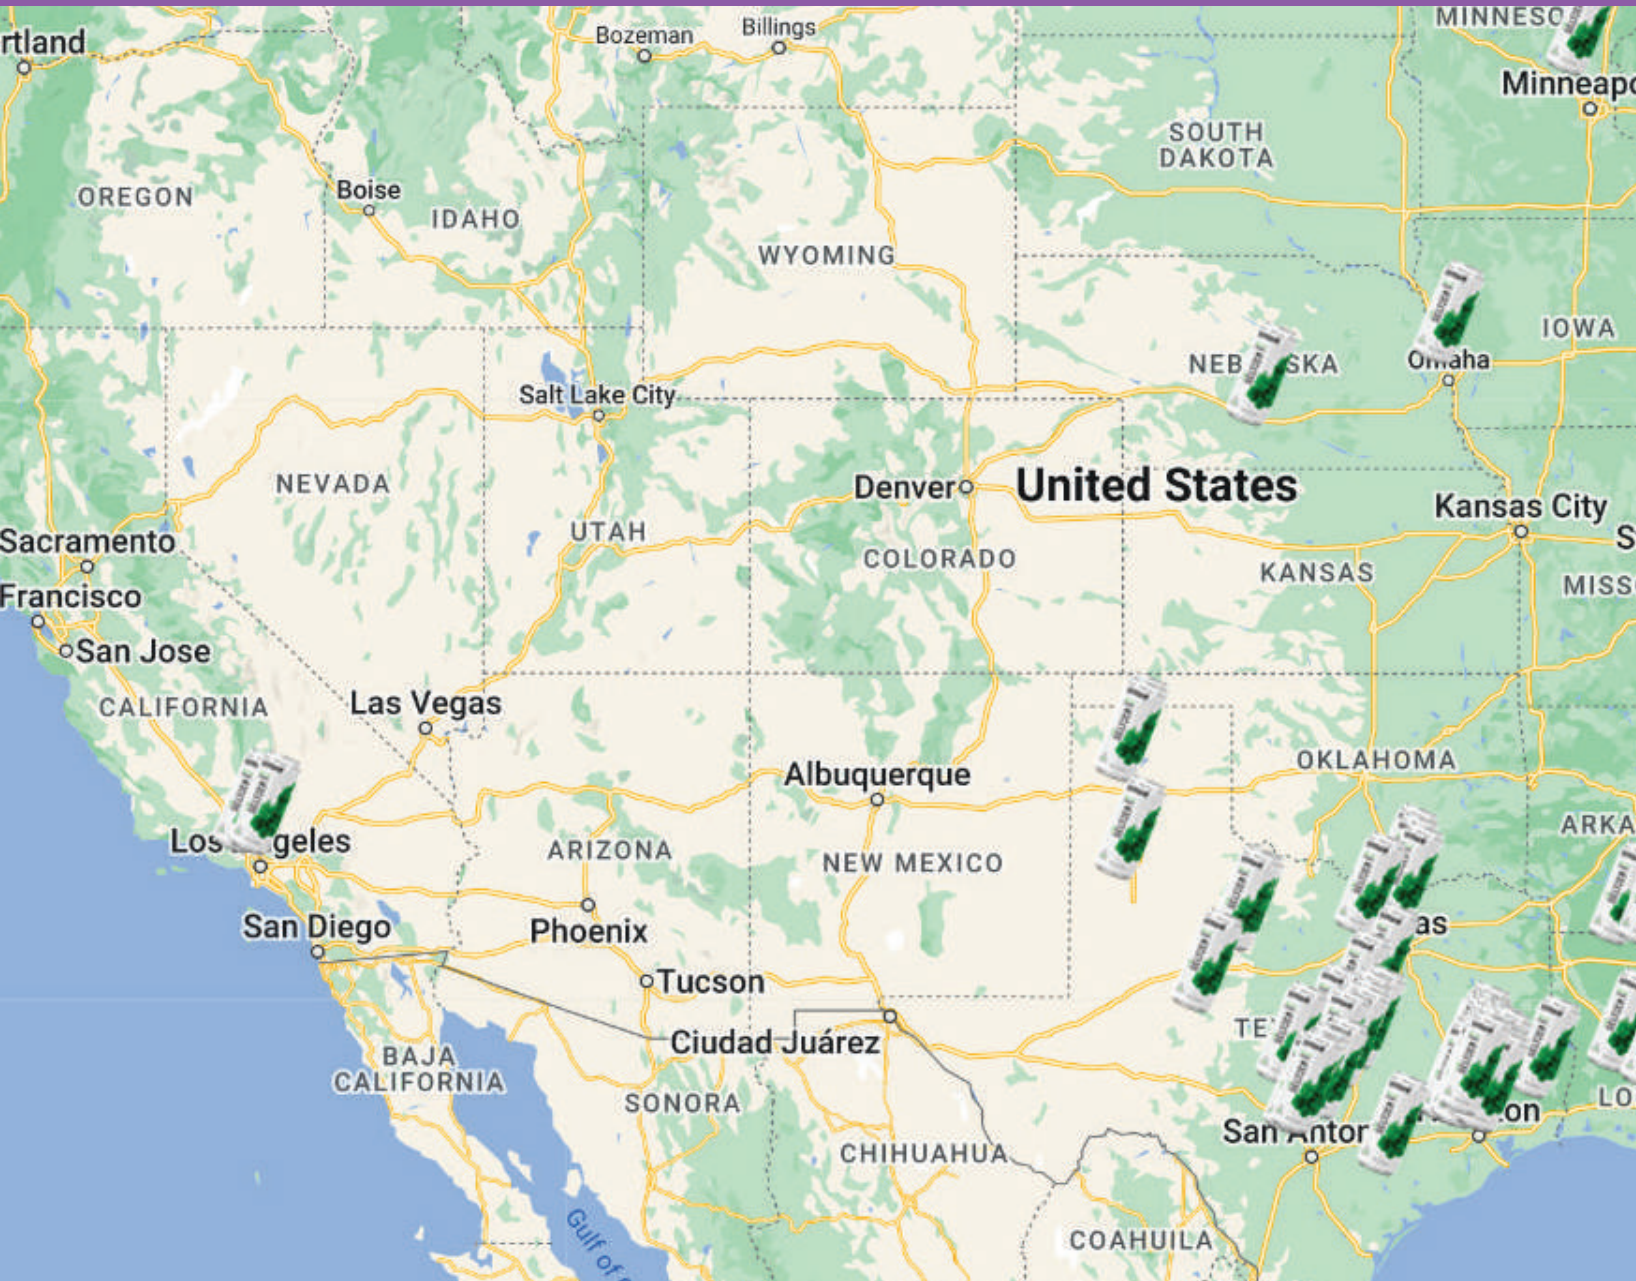

UNLOCK REFRESHMENT

SCAN & FIND BLITZD BEVERAGES STORES