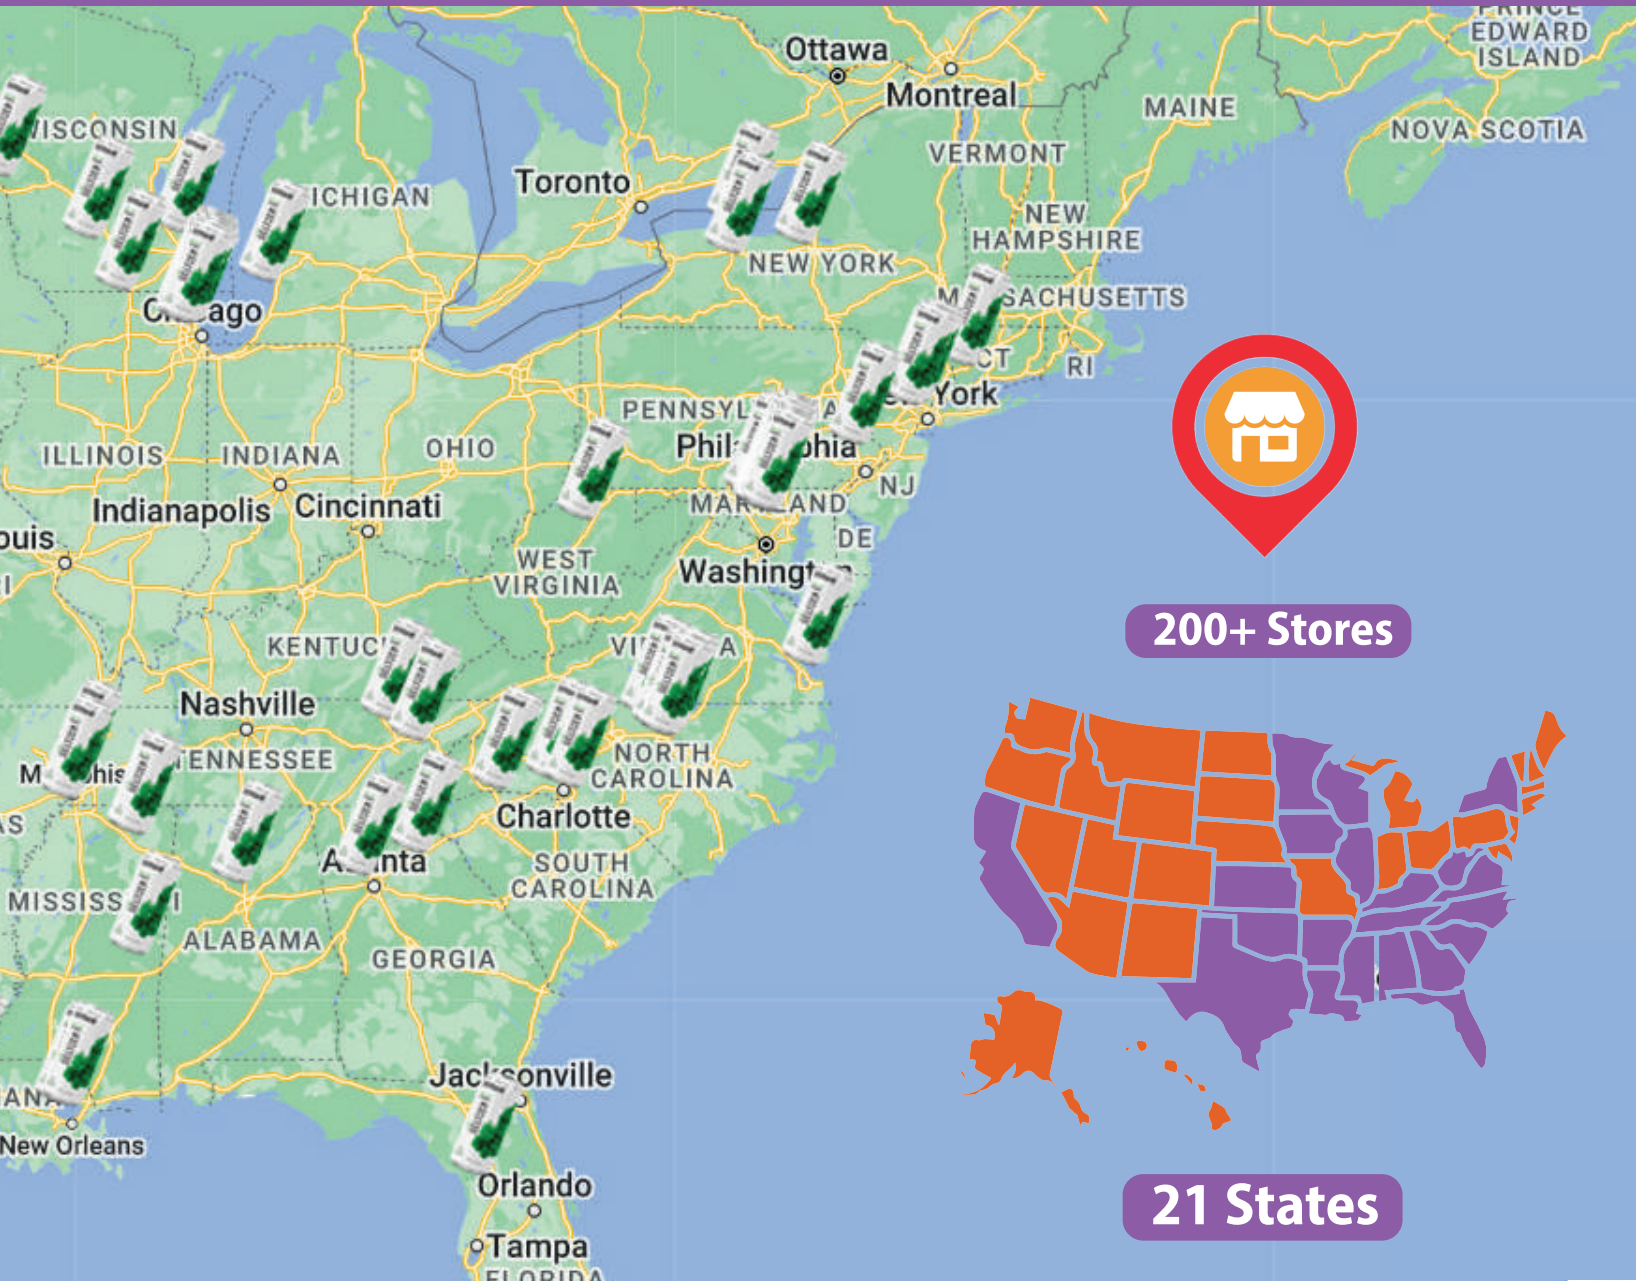

SCAN TO SIP LOCALLY!

LEARN MORE AT [GETBLITZD.US](https://getblitzd.us)