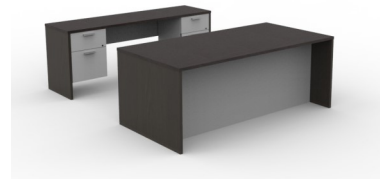

TR008 (72"X96")
U-Group: D-Island With Linking Top And Credenza

TR009 (96"X102")
U-Group: P-Island With Linking Top And Credenza

TR010 (66"X72")
L-Group: Extended Corner With Multiframe And Hutch

TR012 (108"X102")
U-Group: Bow Front Desk With Curved Flipper Door