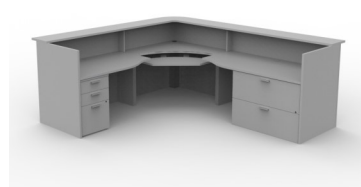

Treo Dual Workstation office consisting of an L-desk with return, hutch with doors, box/box/file pedestal, multi-storage open shelf wardrobe tower, and round meeting table with disc base.

Finishes—Nova White (NW) base and storage fronts, Ginger (GT) worksurfaces and storage cases, fabric tackboard, Box handle.

TR013 (72"X92")
U-Group: Rectangular Desk With Credenza

TR014 (72"X98")
U-Group: Desk With Linking Top And Credenza

TR017 (72"X90")
Executive Desk: Rectangular Shell With Credenza

TR018 (72"X96")
Executive Desk: Rectangular Shell With Credenza

TR021 (74"X111")
Galley Reception: U-Shape Station With Transaction Top

TR022 (96"X86")
Galley L-Group: L-Shape Station With Transaction Top

TR023 (96"X108")
Curved Galley: L-Shape Station With Transaction Top