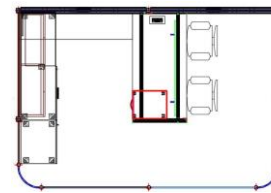

## Orbit Carrels

**Product Code:** Q20211111-19493

**Details:** 222"x58", 4-pack Curved Orbit Carrels with 12" wide Mobile Cushion Pedestal

**Product Code:** Q20211026-19439

**Details:** 12'Wx 8'Dx78"H , Office with Lateral File, Wardrobe, Sliding Door, Power