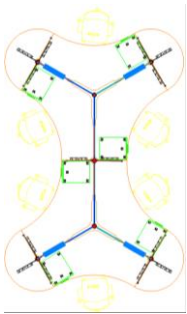

## 120 Degree

**Product Code:** Q20211223-1957  
**Details:** 193"x131", Painted Black Structure, Powered, Black & Frosted Acrylic Dividers, Mobile Box/File Pedestals

**Product Code:** Q20211130-19516  
**Details:** 180"W X"D X 67", Powered, HPL Lower Dividers, Softscape Upper Dividers, Mobile Box/File Pedestals, Transaction Top