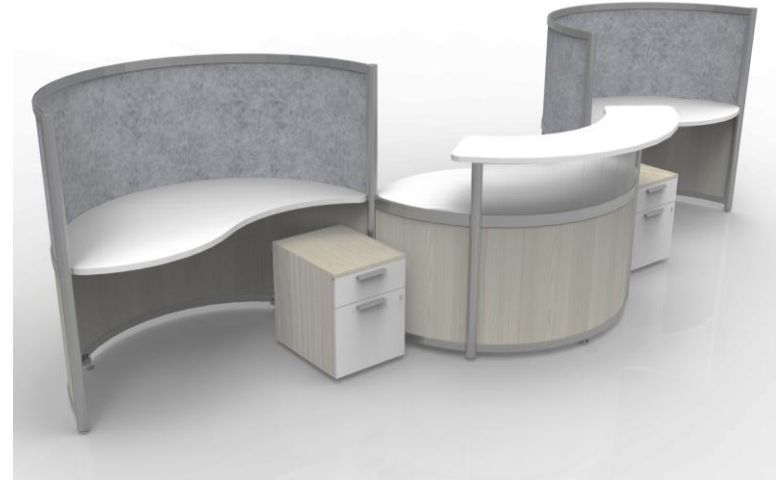

## 120 Degree

**Product Code:** Q20211223-1957  
**Details:** 193"x131", Painted Black Structure, Powered, Black & Frosted Acrylic Dividers, Mobile Box/File Pedestals

**Product Code:** Q20211130-19516  
**Details:** 180"W X"D X 67", Powered, HPL Lower Dividers, Softscape Upper Dividers, Mobile Box/File Pedestals, Transaction Top

## Orbit Pod