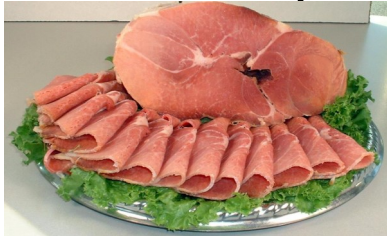

Catering Ideas!

Deli Platters for ANY Size Crowd

For 5-7 $59.95	For 8-11 $89.95	For 12-15 $129.95	For 16-20 $169.95	For 21-25 $199.95	For 26-30 $239.95

Your Choice of 4 Meats & 2 Cheeses Potato Salad, Pickles, Olives, Lettuce, Tomato, Mustard, Mayonnaise & Choice of Breads (page 1) ~ Includes set-ups

Sandwich or Wrap Platter

Ham and Swiss, Turkey and Provolone & Chicken Salad Wraps topped with Lettuce, Tomato, with Mustard & Mayonnaise on the side. Also includes your choice of Pasta, Potato Salad, Macaroni or Cole Slaw

Serves 6 .....$69.95   Serves 12 .....129.95

DELI AND WRAP PLATTERS ALSO INCLUDE: 6" PLATES, NAPKINS, FORKS & CUPS

Veggie & Cheese Trays

For 12 - 15 (Party Size)....$49.95	For 12 - 15 (Party Size)....$49.95
For 20 - 25 (Jumbo Size)....$69.95	For 20 - 25 (Jumbo Size)....$69.95
VA Cheese Ball, Assorted Cheeses & Crackers	VA Cheese Ball, Assorted Cheeses & Crackers

CHEESE AND VEGGIE PLATTERS ALSO INCLUDE: 6" PLATES AND NAPKINS

Padow's Ham Biscuits

Country Ham	Honey Ham
Turkey Breast	Smoked Turkey Breast
Roast Beef	Genoa Salami
Chicken Salad	Egg Salad

$19.95 per dozen

Padow Sliced Country Ham